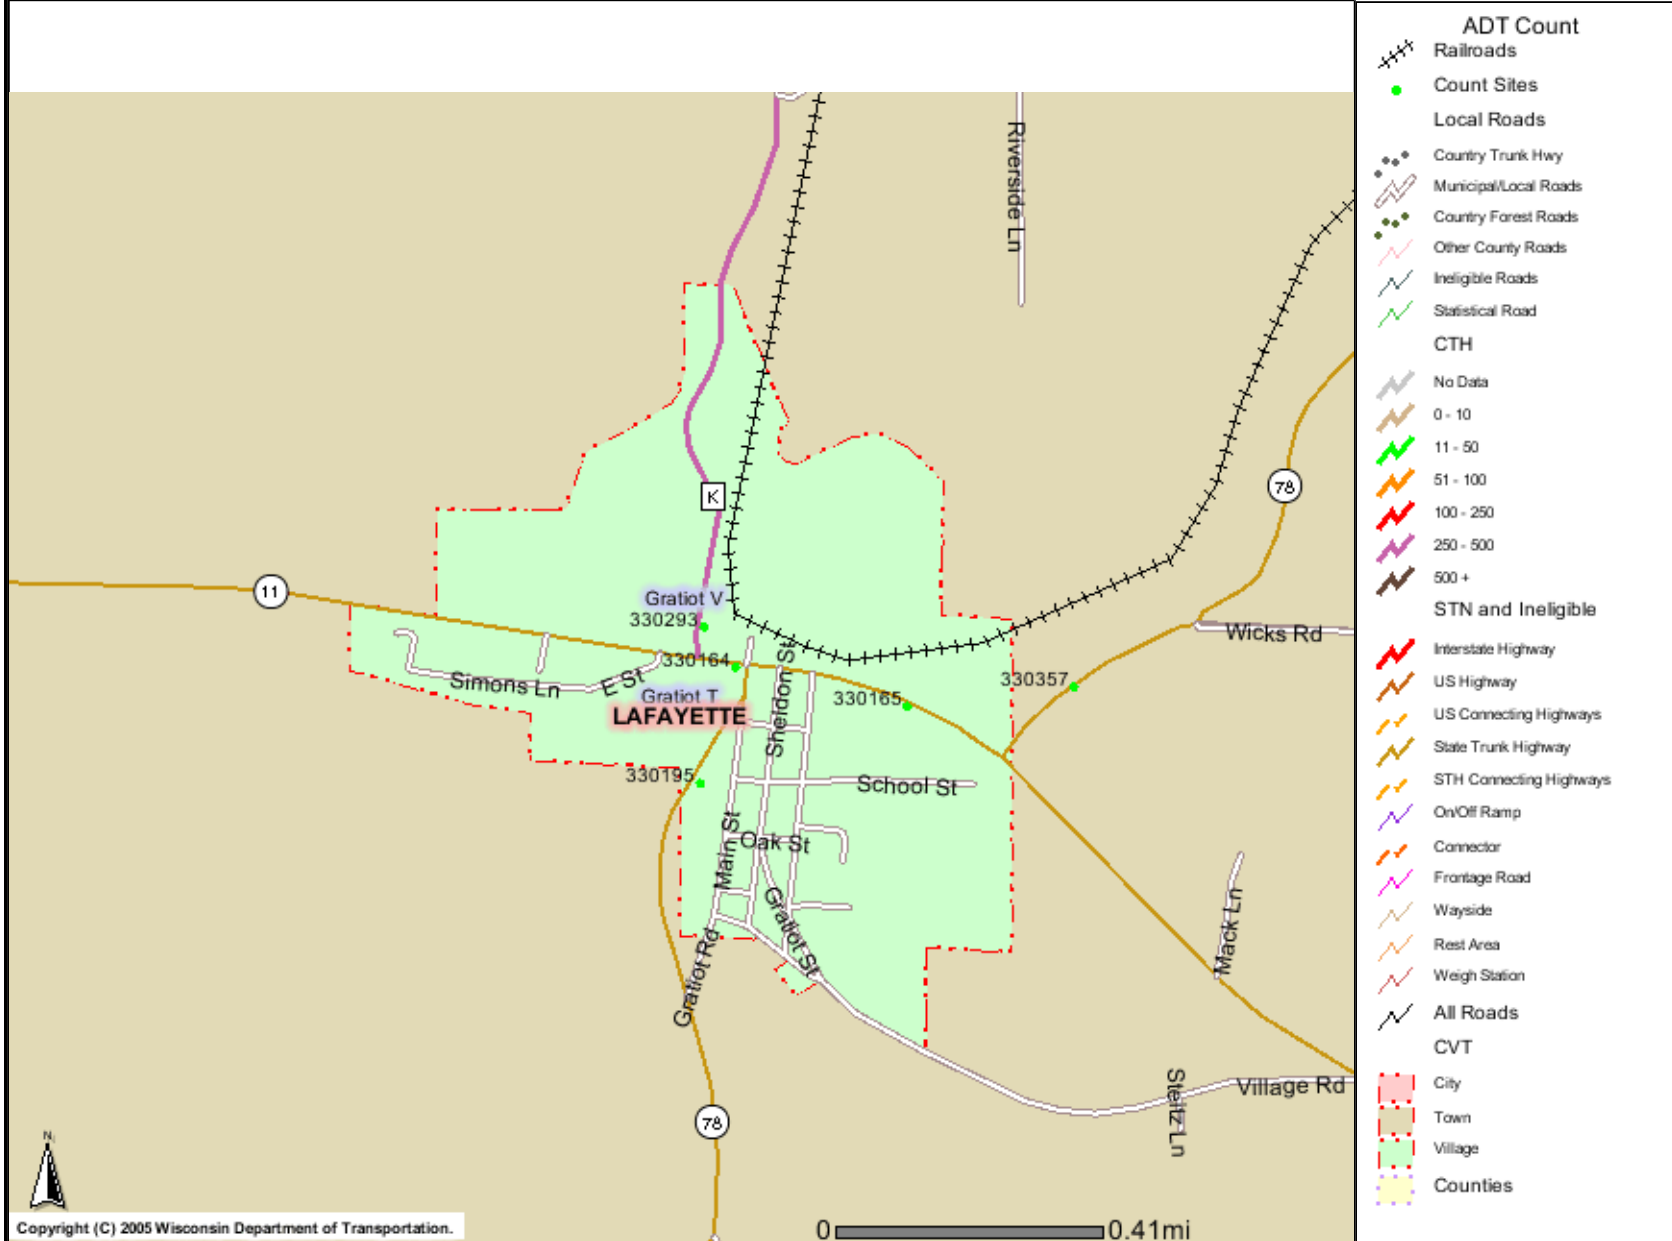

### Map 5.2A ADT Map for the Village of Gratiot - CTH

Copyright (C) 2005 Wisconsin Department of Transportation.