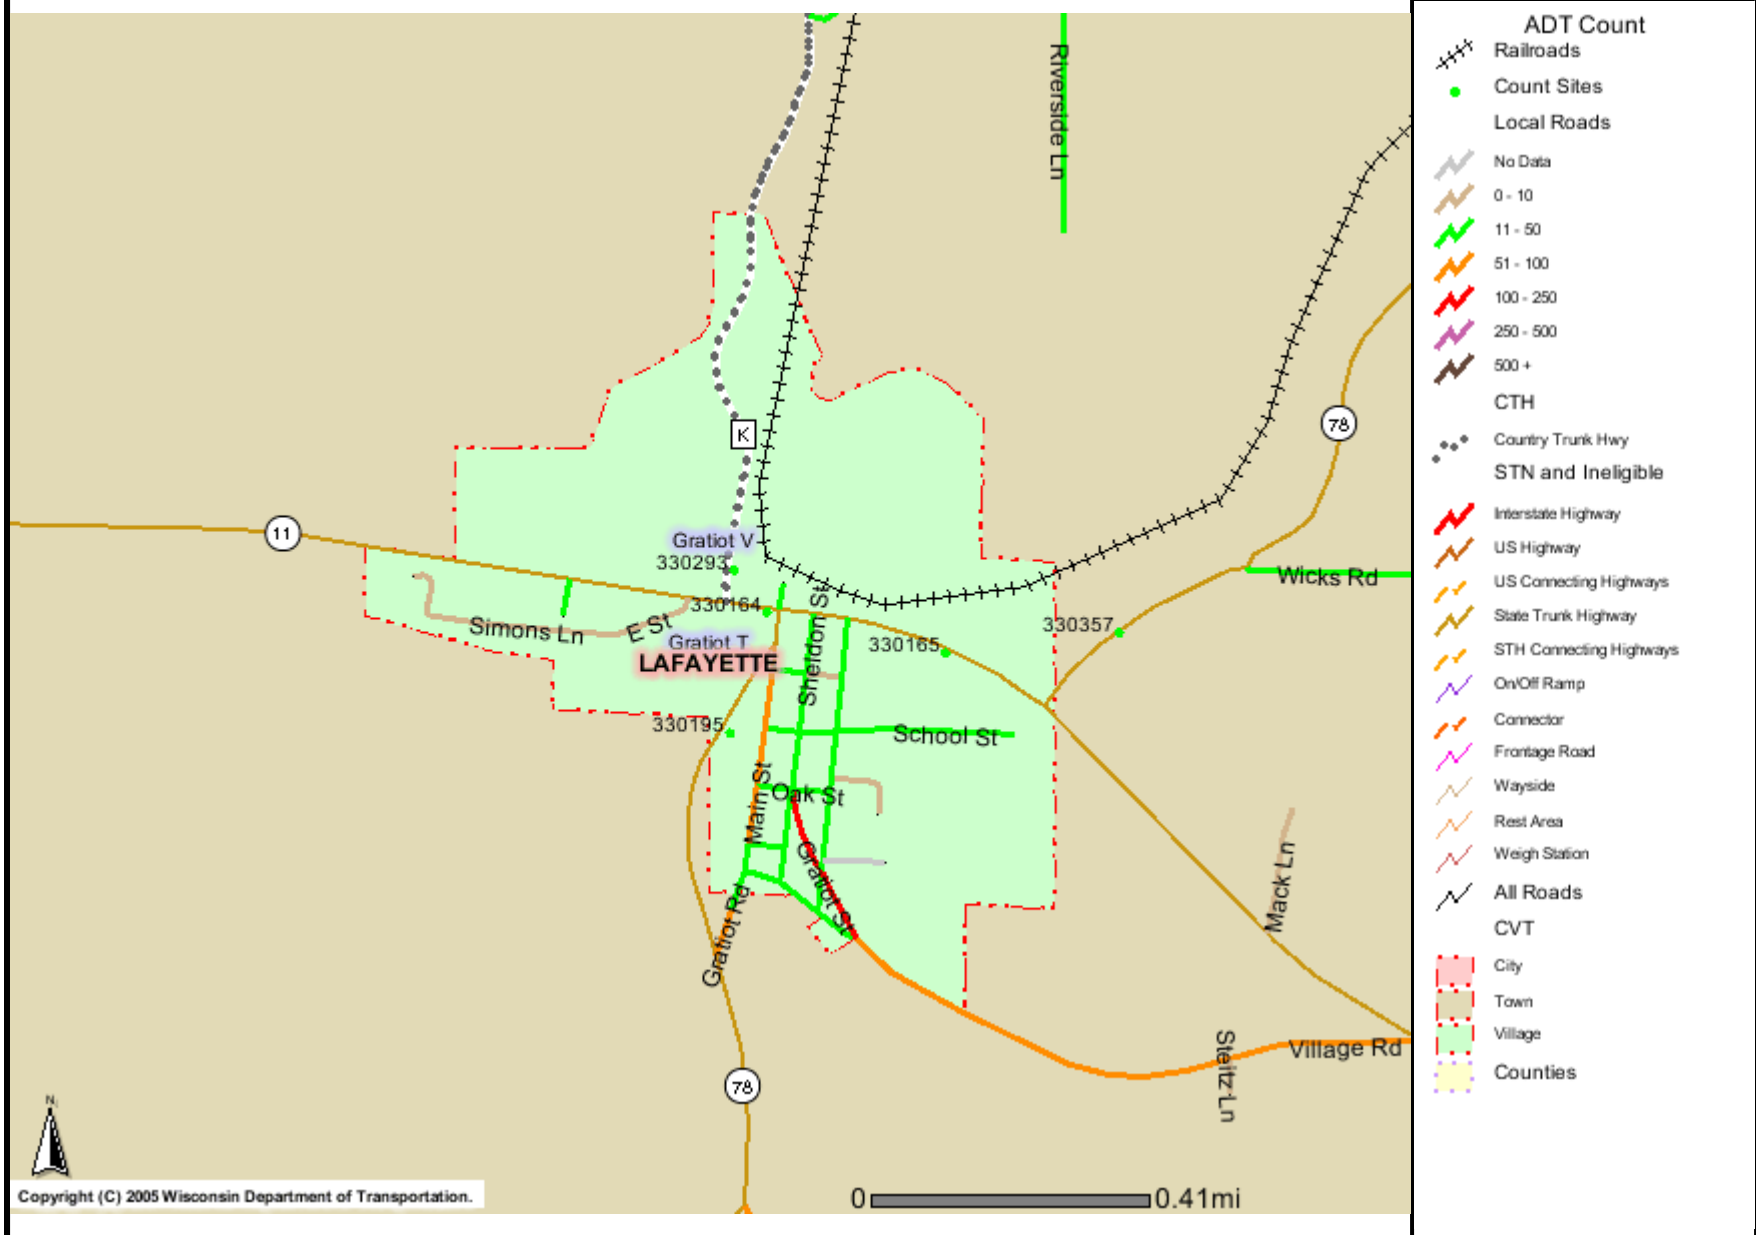

Map 5.2B ADT Map for the Village of Gratiot - Local

The information contained in this data set and information produced from this dataset were created for the official use of the Wisconsin Department of Transportation (WisDOT). Any other use while not prohibited, is the sole responsibility of the user. WisDOT expressly disclaims all liability regarding fitness of use of the information for other than official WisDOT business.