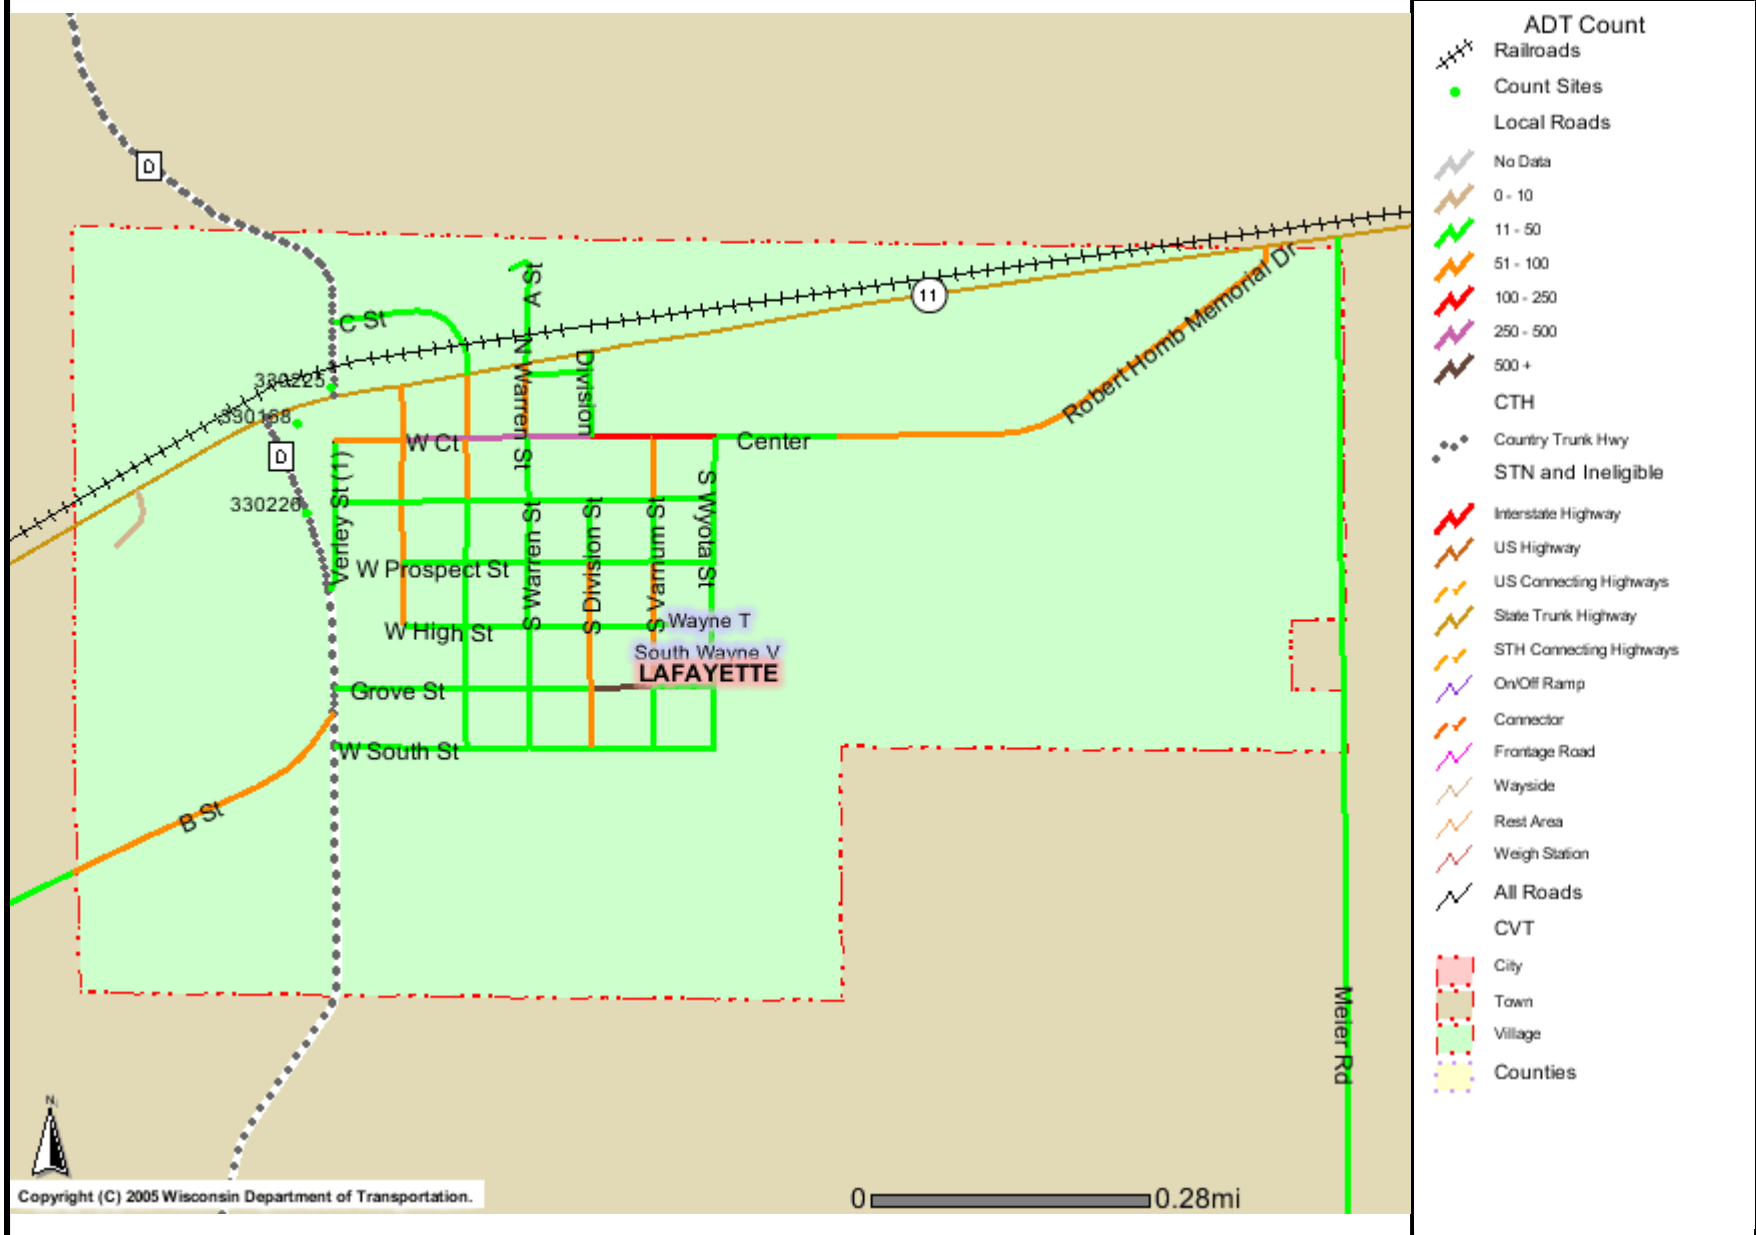

# Map 5.2B ADT Map for the Village of South Wayne - Local

The information contained in this data set and information produced from this dataset were created for the official use of the Wisconsin Department of Transportation (WisDOT). Any other use while not prohibited, is the sole responsibility of the user. WisDOT expressly disclaims all liability regarding fitness of use of the information for other than official WisDOT business.