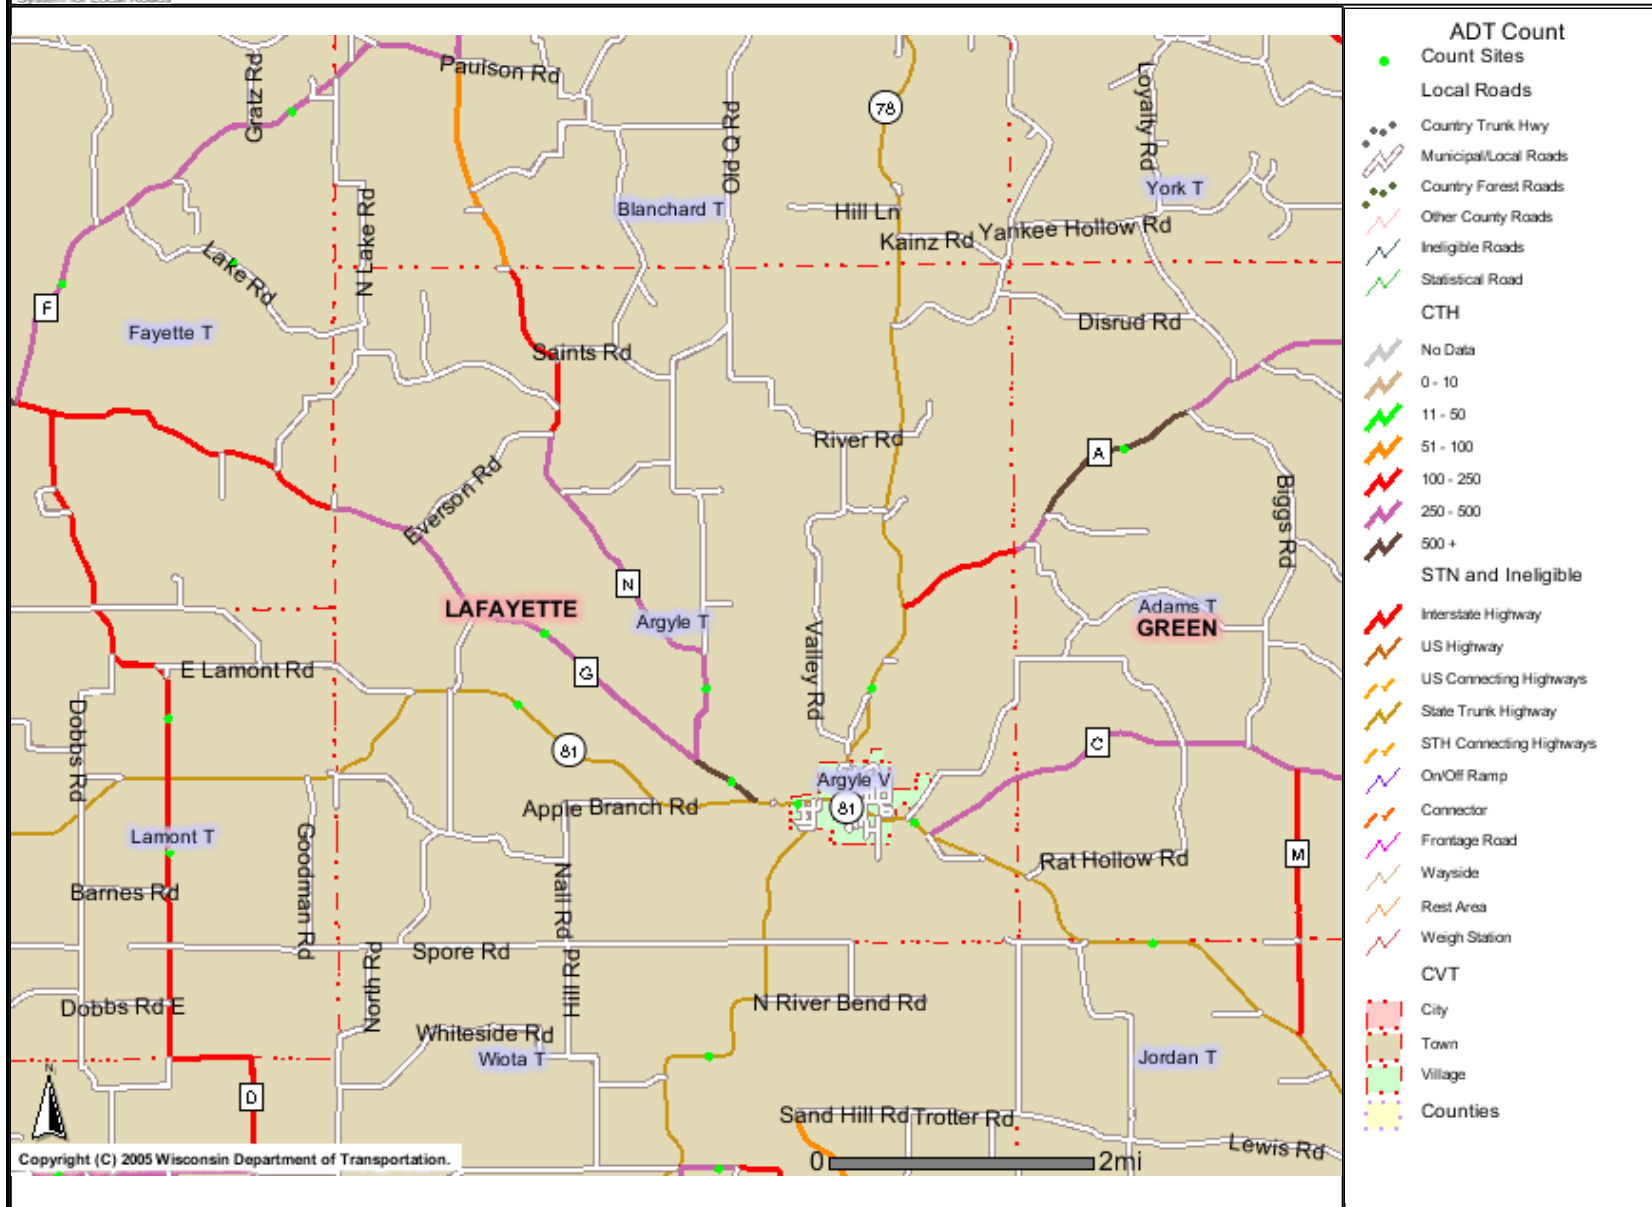

Map 5.2A ADT Map for the Town of Argyle - CTH

The information contained in this data set and information produced from this dataset were created for the official use of the Wisconsin Department of Transportation (WisDOT). Any other use while not prohibited, is the sole responsibility of the user. WisDOT expressly disclaims all liability regarding fitness of use of the information for other than official WisDOT business.