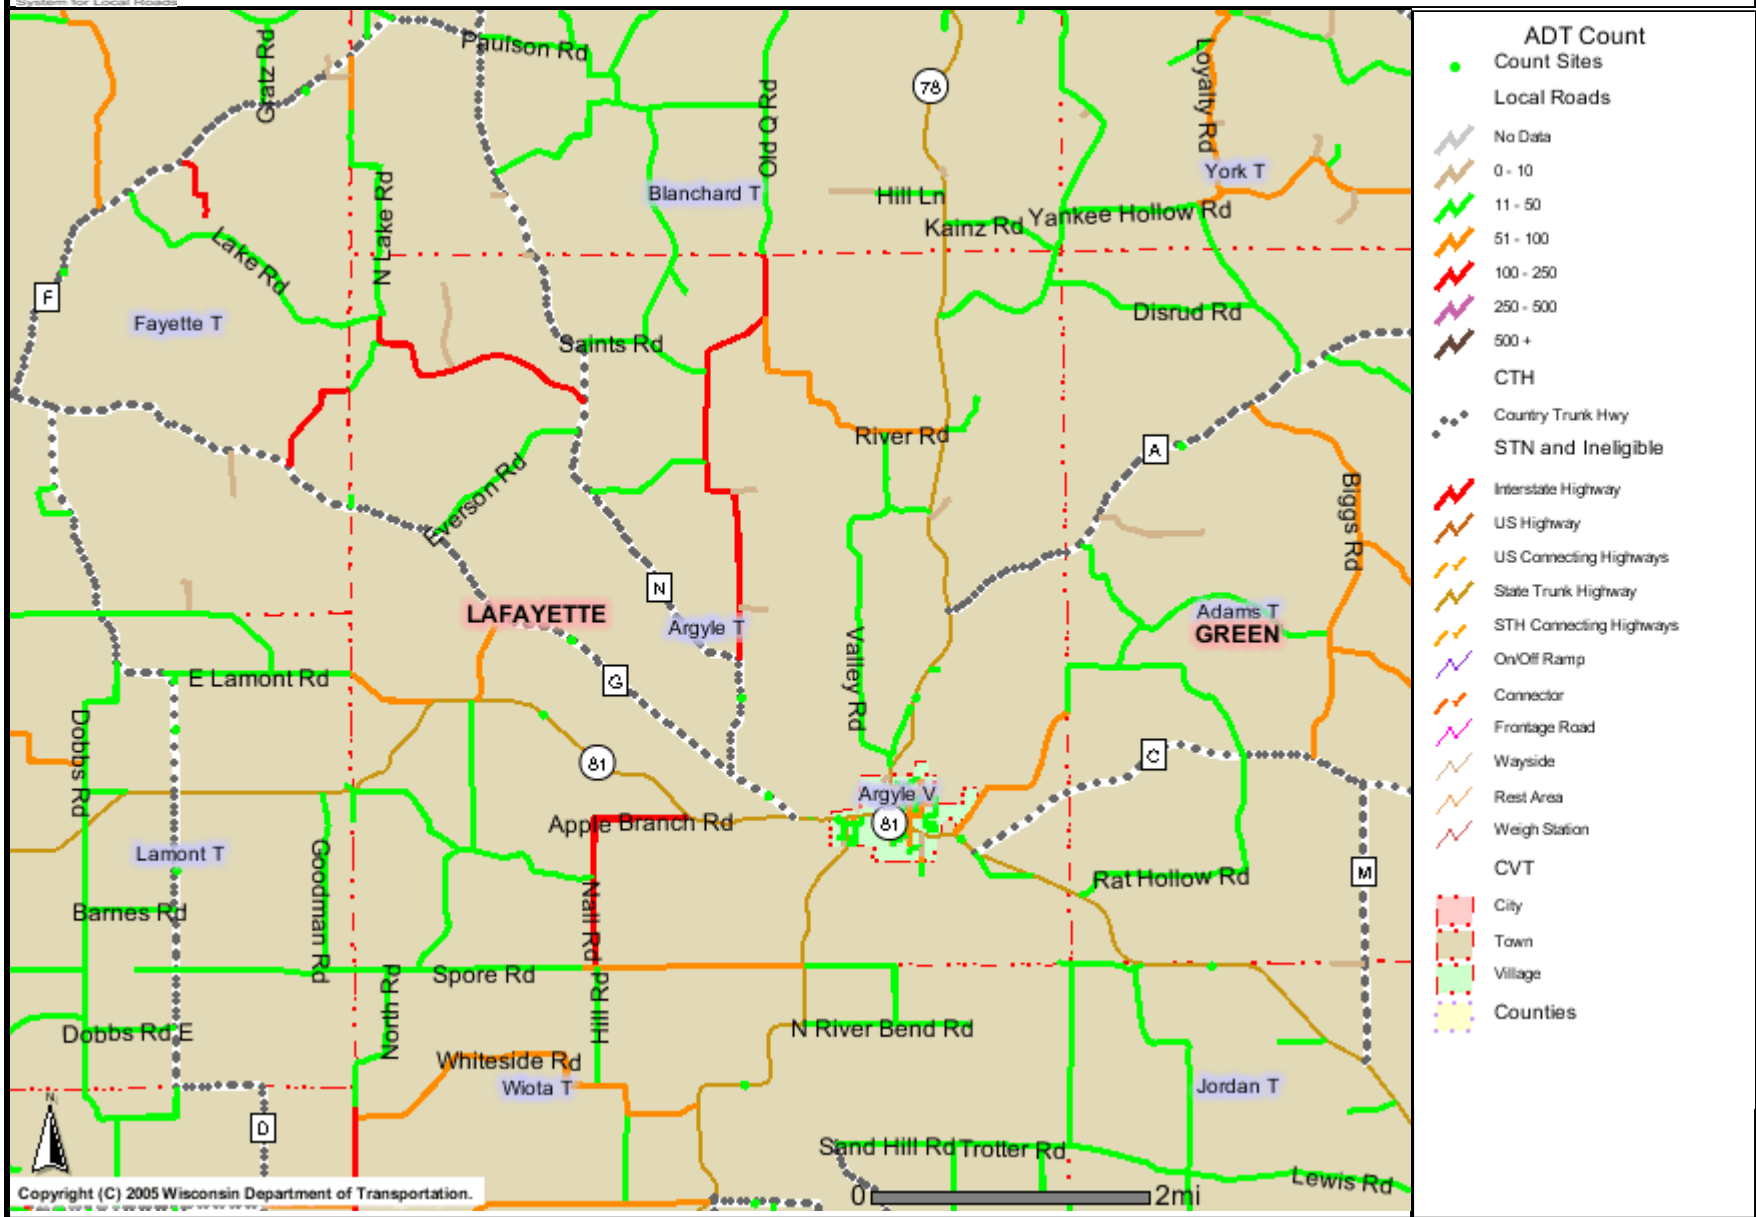

### Map 5.2B ADT Map for the Town of Argyle - Local

The information contained in this data set and information produced from this dataset were created for the official use of the Wisconsin Department of Transportation (WisDOT). Any other use while not prohibited, is the sole responsibility of the user. WisDOT expressly disclaims all liability regarding fitness of use of the information for other than official WisDOT business.