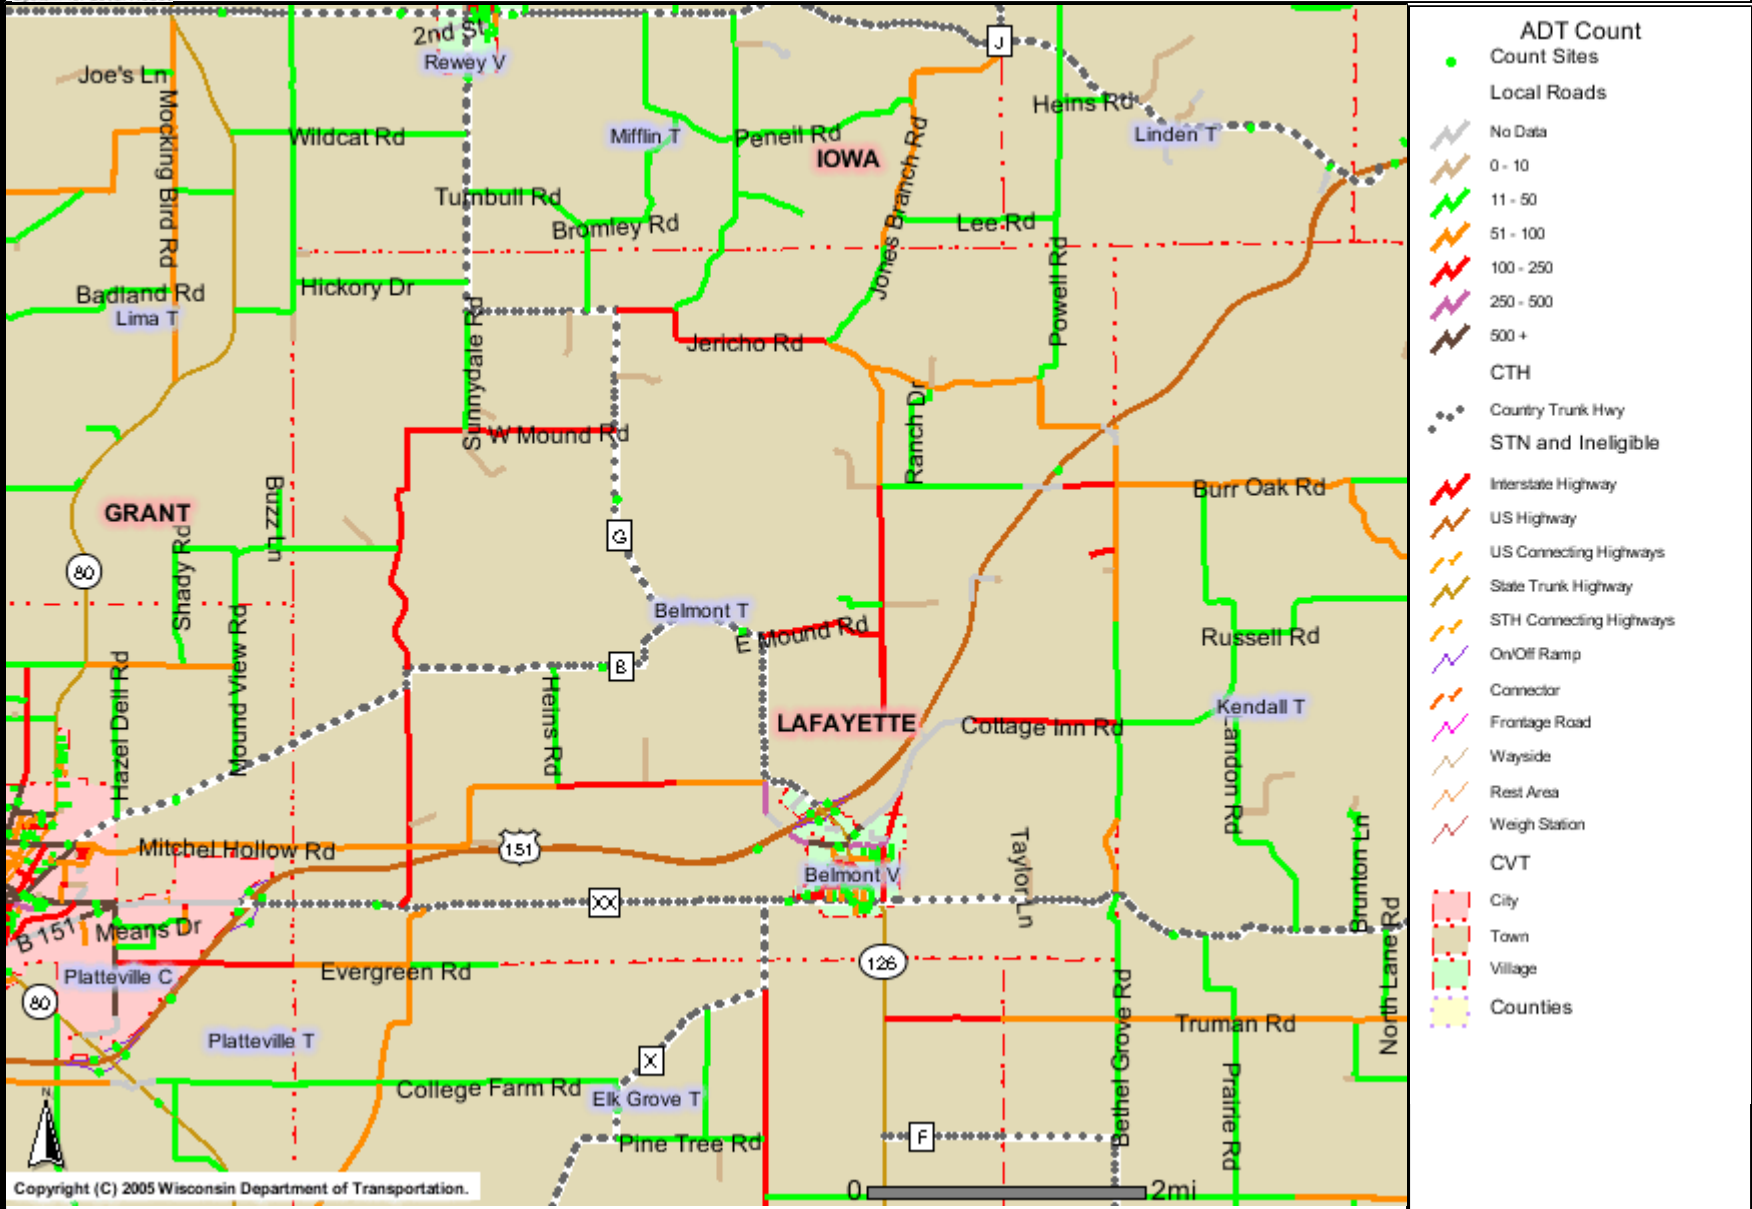

Map 5.2B ADT Map for the Town of Belmont - Local

The information contained in this data set and information produced from this dataset were created for the official use of the Wisconsin Department of Transportation (WisDOT). Any other use while not prohibited, is the sole responsibility of the user. WisDOT expressly disclaims all liability regarding fitness of use of the information for other than official WisDOT business.