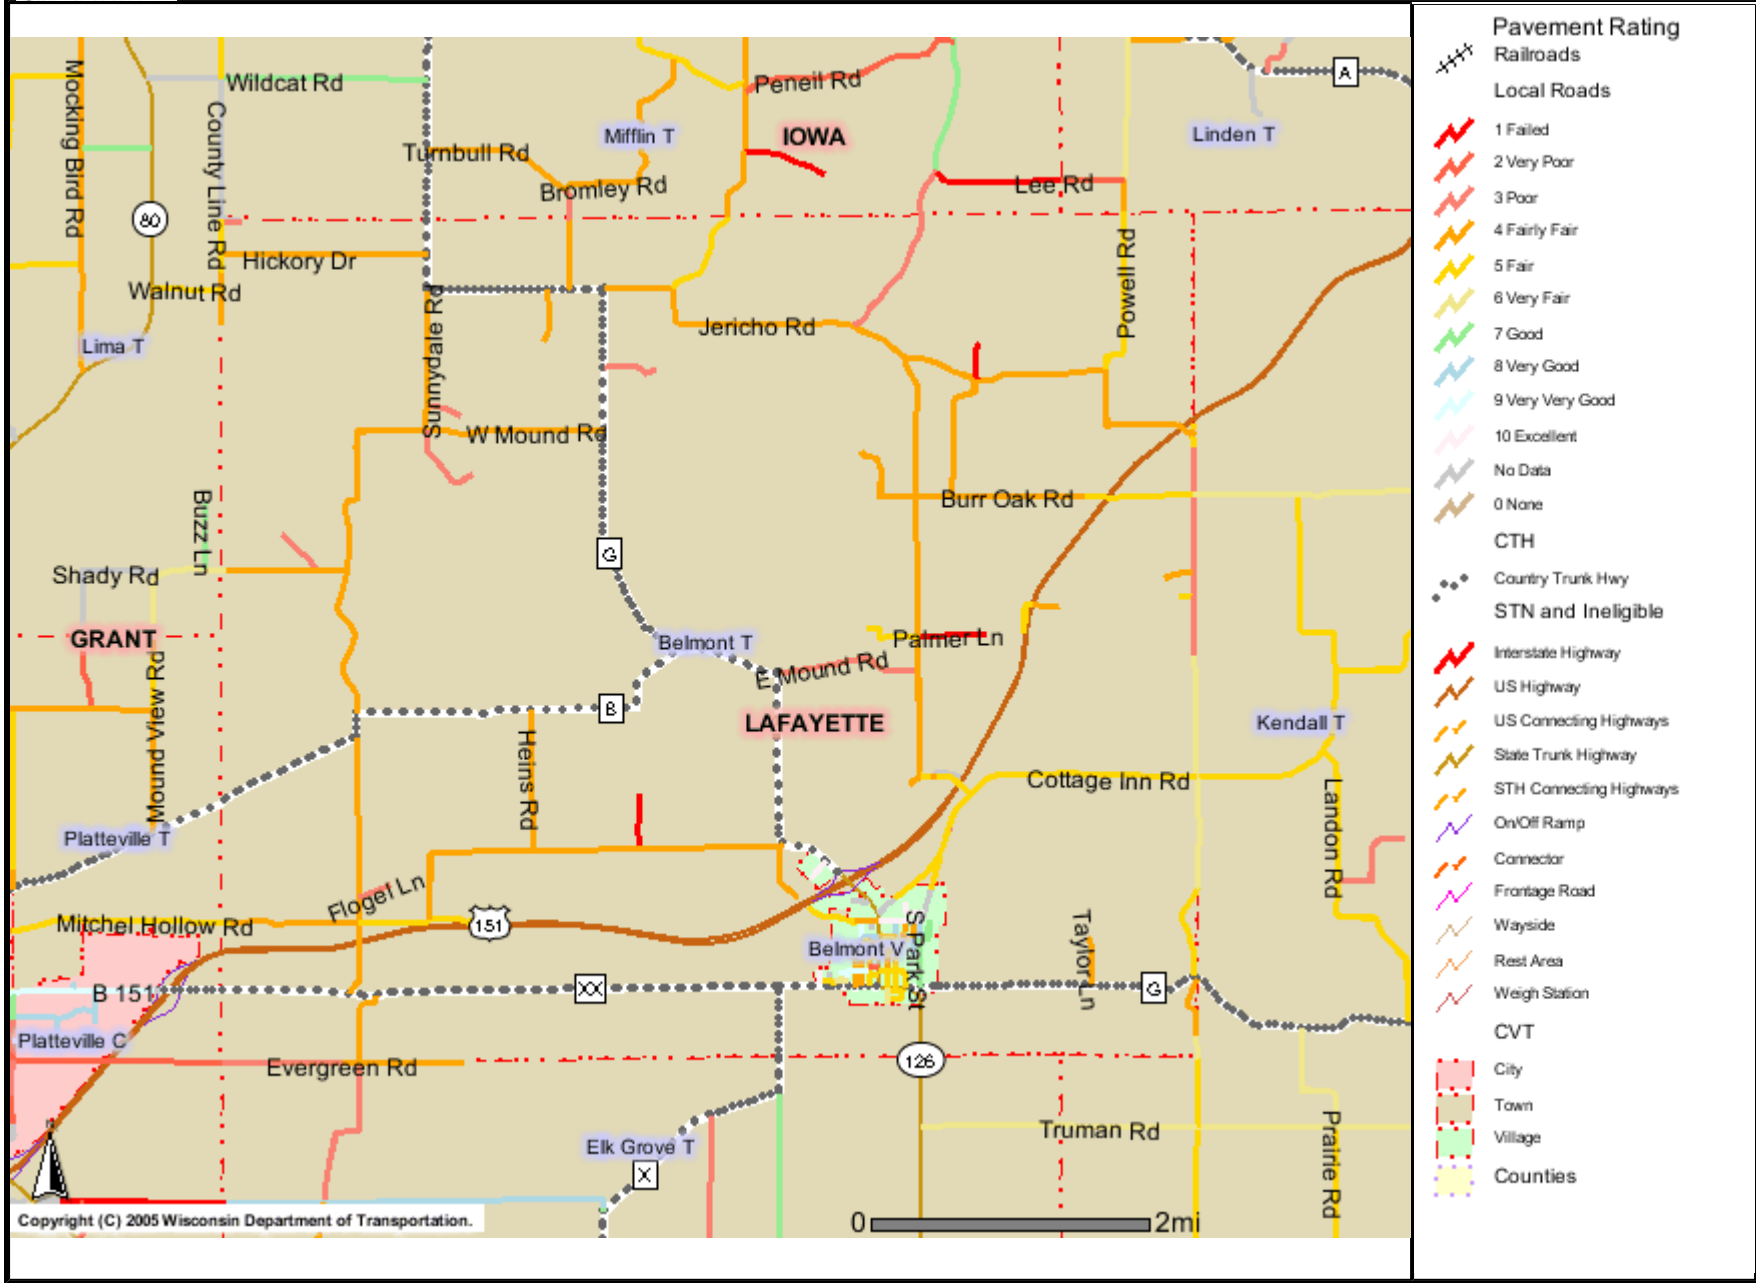

Map 5.6 2005 Pavement Rating Map for the Town of Belmont

The information contained in this data set and information produced from this dataset were created for the official use of the Wisconsin Department of Transportation (WisDOT). Any other use while not prohibited, is the sole responsibility of the user. WisDOT expressly disclaims all liability regarding fitness of use of the information for other than official WisDOT business.