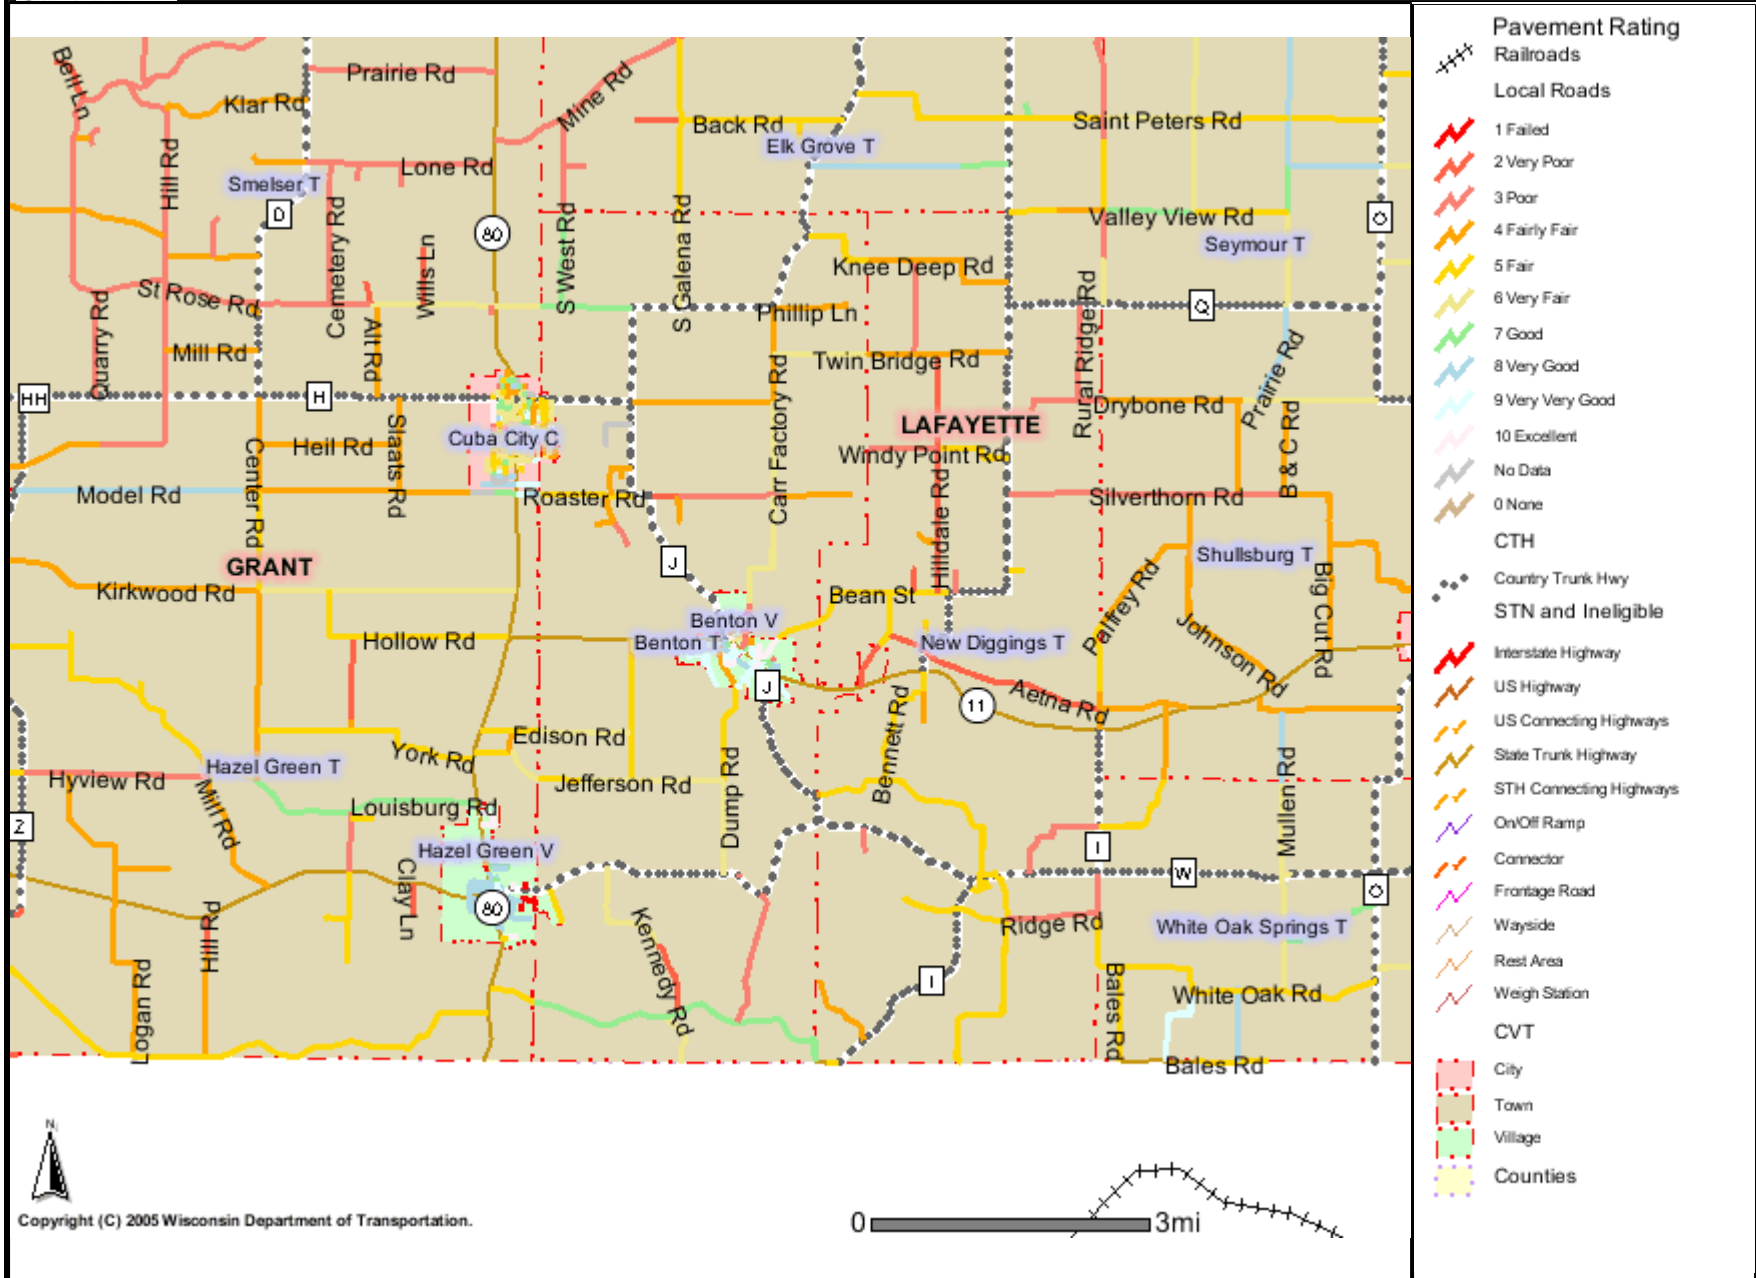

Map 5.6 2005 Pavement Rating Map for the Town of Benton

The information contained in this data set and information produced from this dataset were created for the official use of the Wisconsin Department of Transportation (WisDOT). Any other use while not prohibited, is the sole responsibility of the user. WisDOT expressly disclaims all liability regarding fitness of use of the information for other than official WisDOT business.