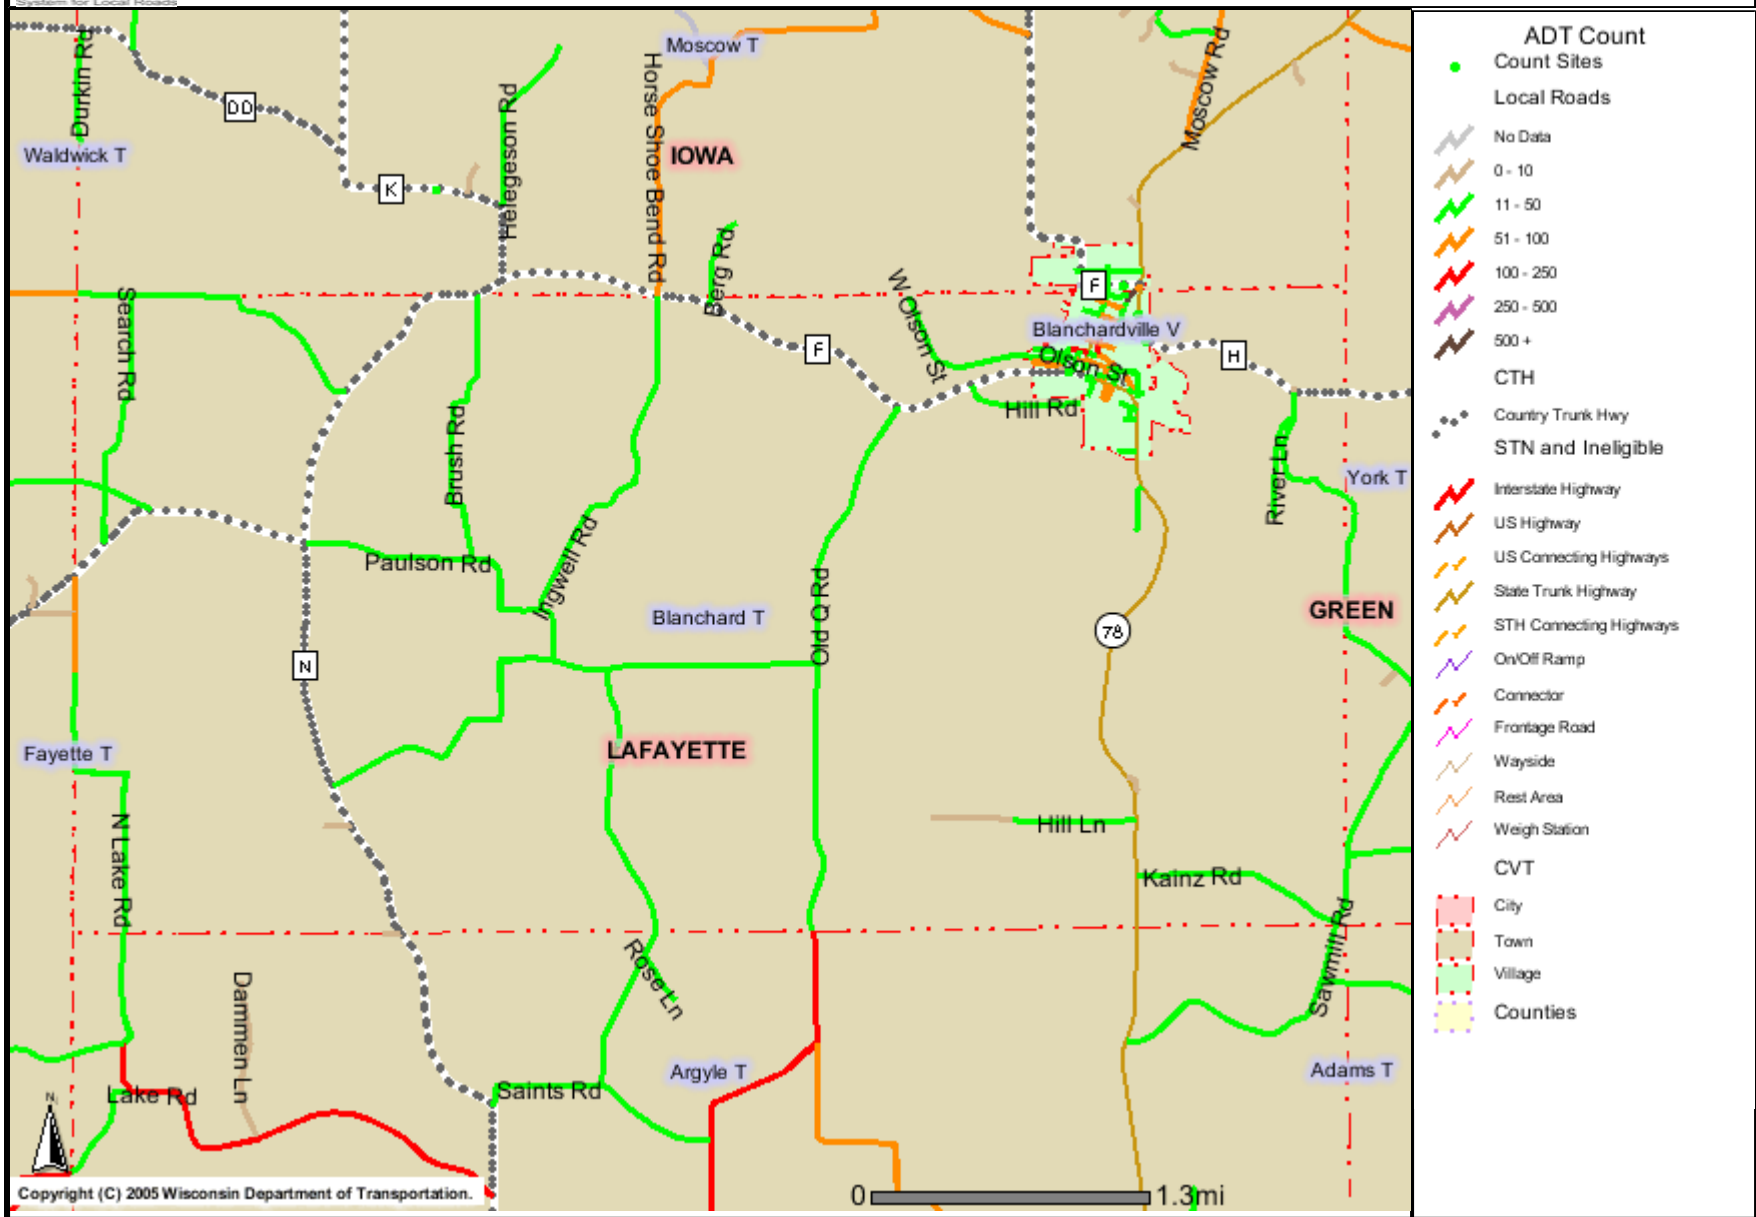

Map 5.2B ADT Map for the Town of Blanchard - Local

The information contained in this data set and information produced from this dataset were created for the official use of the Wisconsin Department of Transportation (WisDOT). Any other use while not prohibited, is the sole responsibility of the user. WisDOT expressly disclaims all liability regarding fitness of use of the information for other than official WisDOT business.