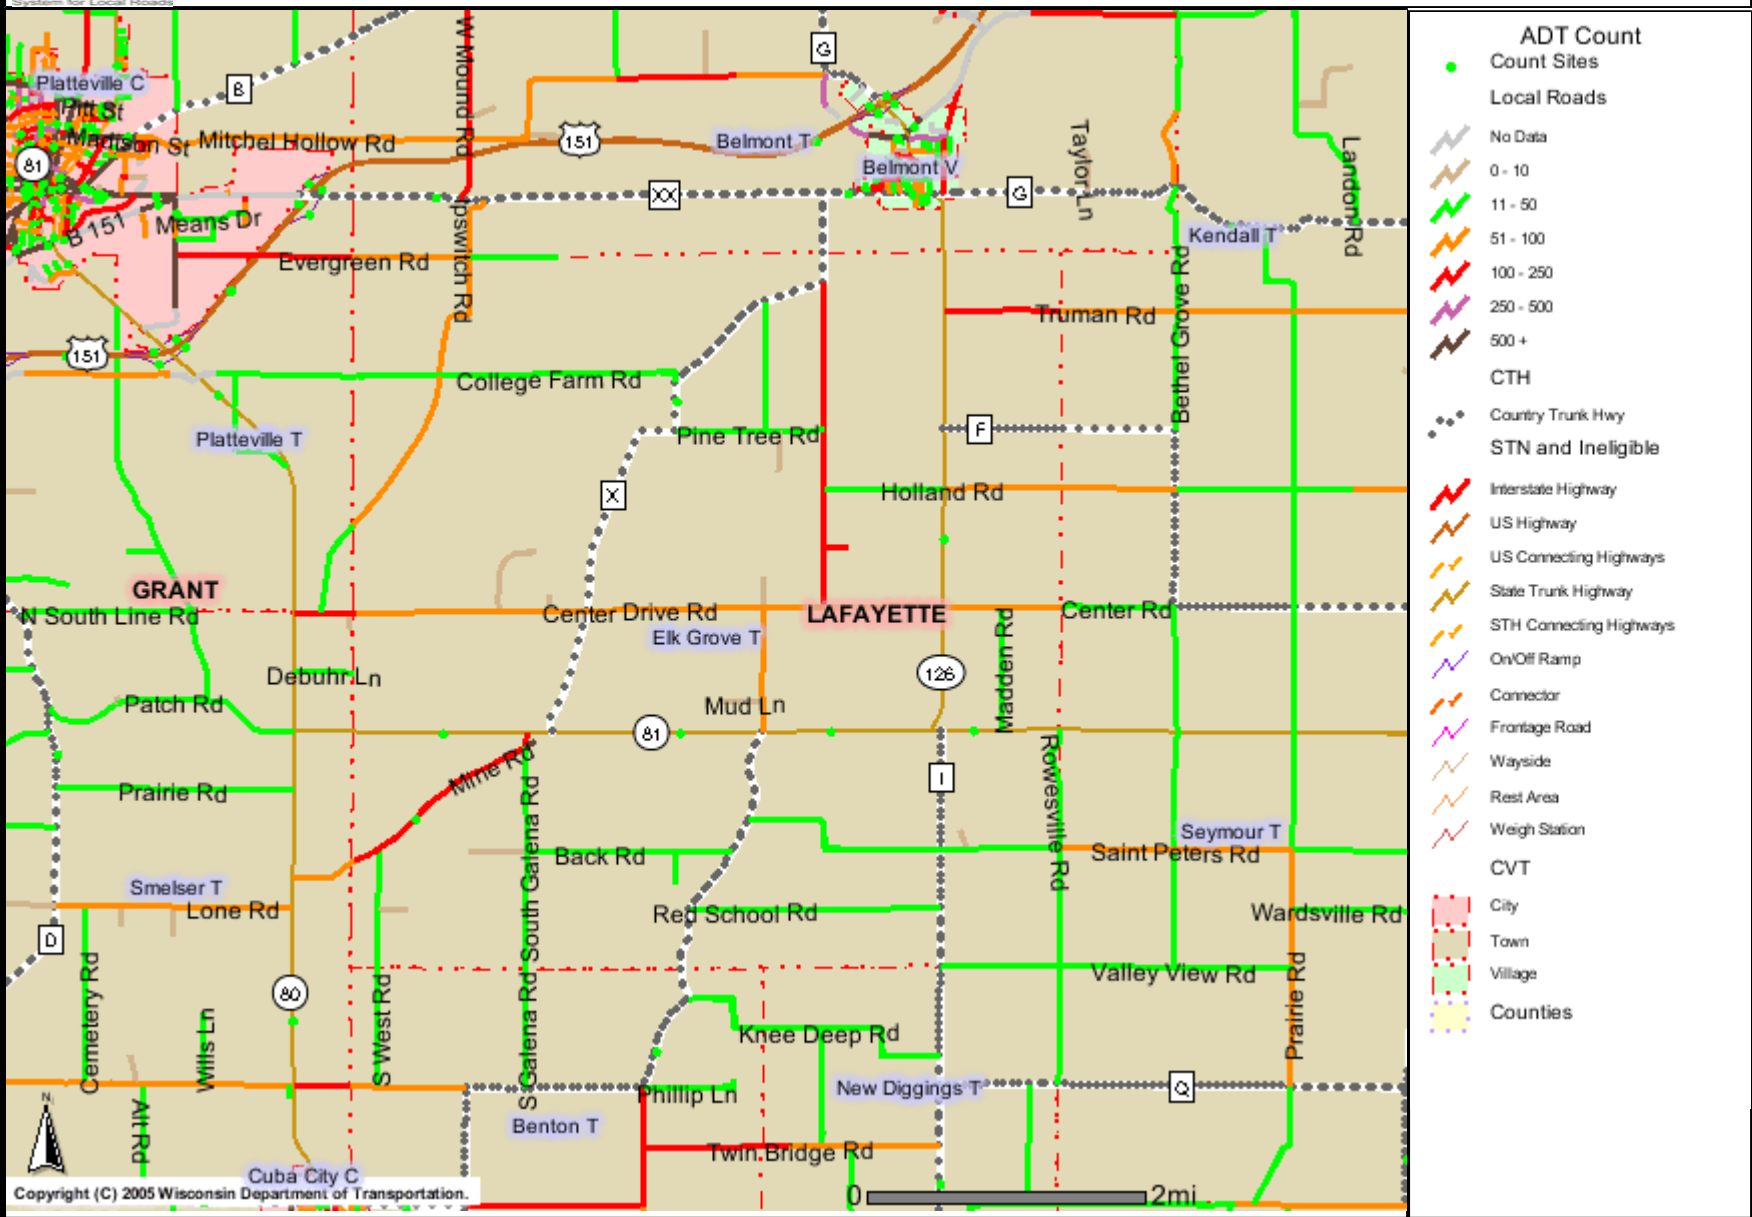

Map 5.2B ADT Map for the Town of Elk Grove - Local

The information contained in this data set and information produced from this dataset were created for the official use of the Wisconsin Department of Transportation (WisDOT). Any other use while not prohibited, is the sole responsibility of the user. WisDOT expressly disclaims all liability regarding fitness of use of the information for other than official WisDOT business.