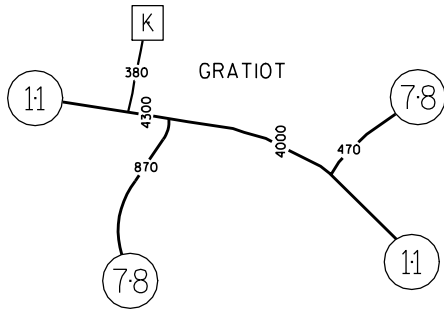

# Map 5.2C

N

**2002**  
**INSETS**  
 LAFAYETTE CO.  
 ANNUAL AVERAGE DAILY TRAFFIC