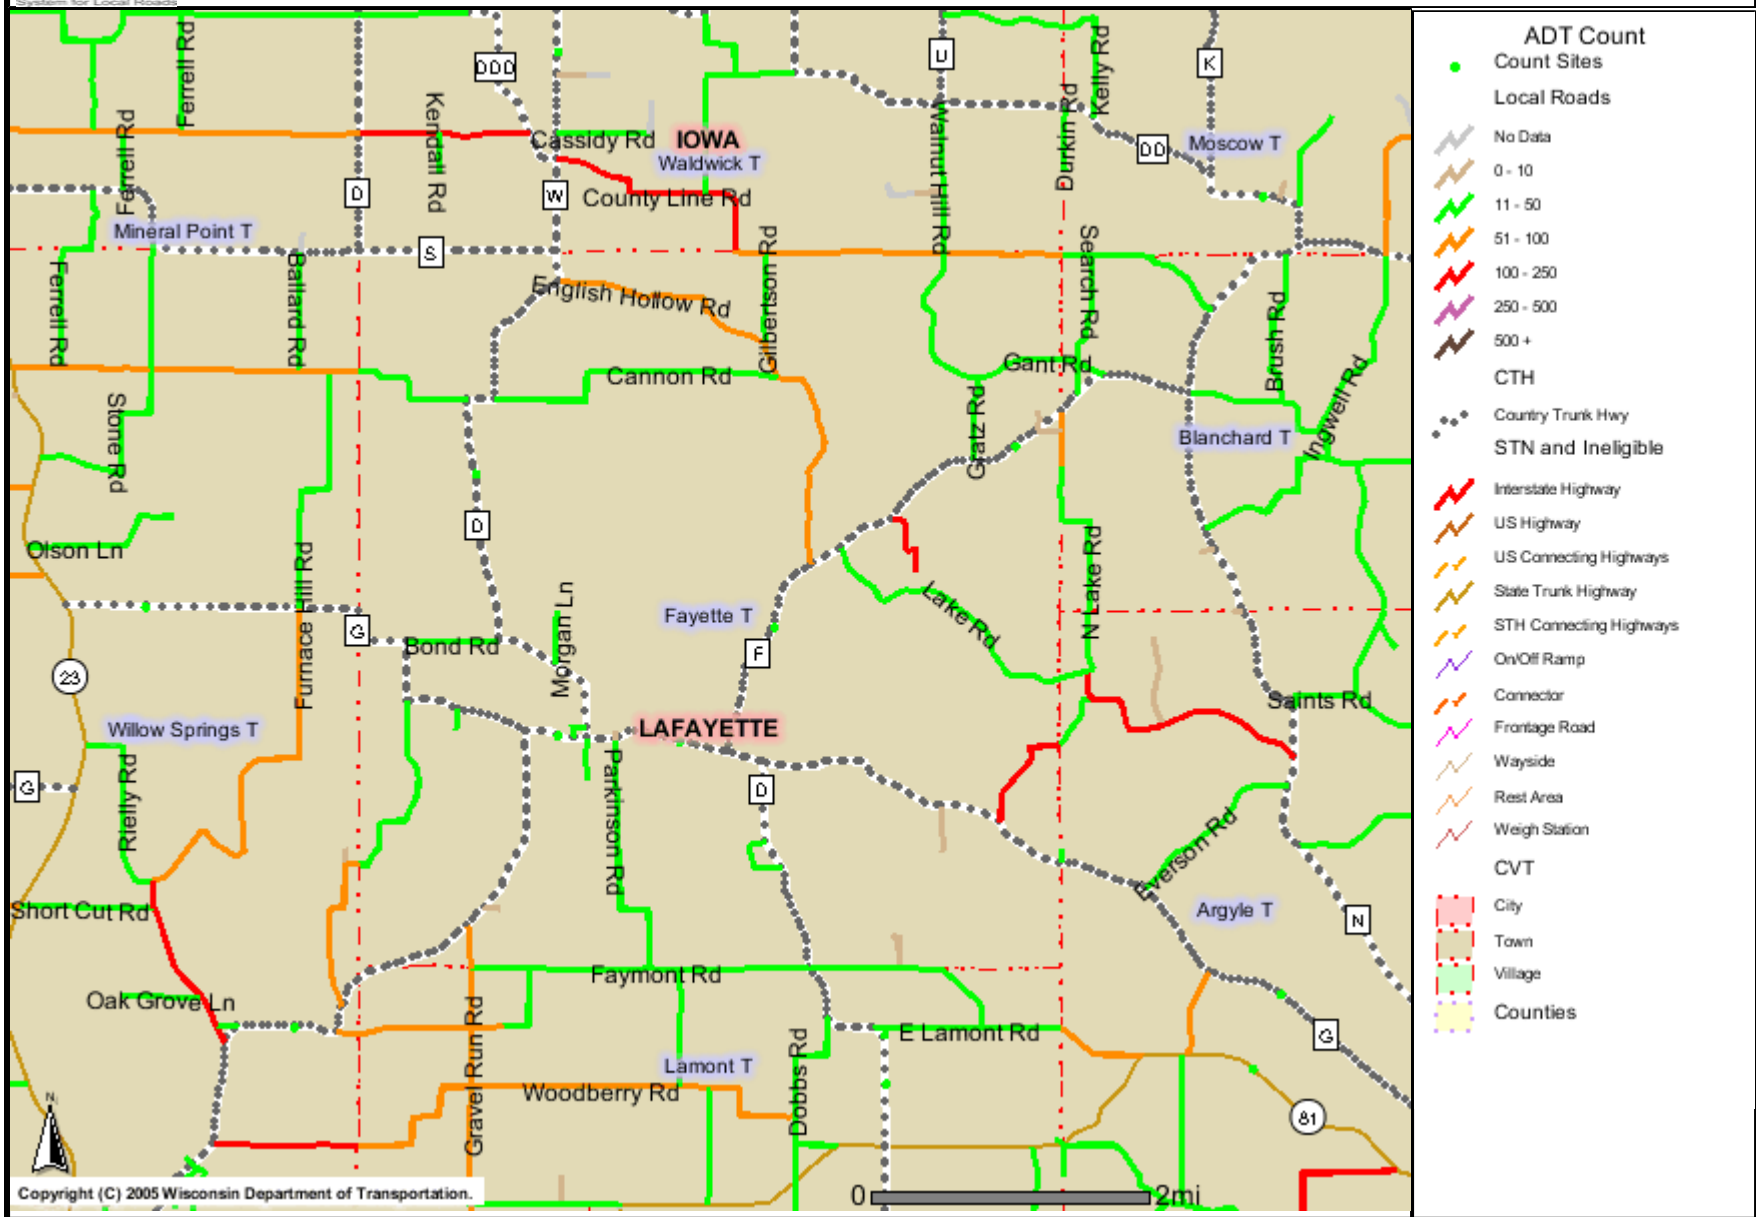

Map 5.2B ADT Map for the Town of Fayette - Local

The information contained in this data set and information produced from this dataset were created for the official use of the Wisconsin Department of Transportation (WisDOT). Any other use while not prohibited, is the sole responsibility of the user. WisDOT expressly disclaims all liability regarding fitness of use of the information for other than official WisDOT business.