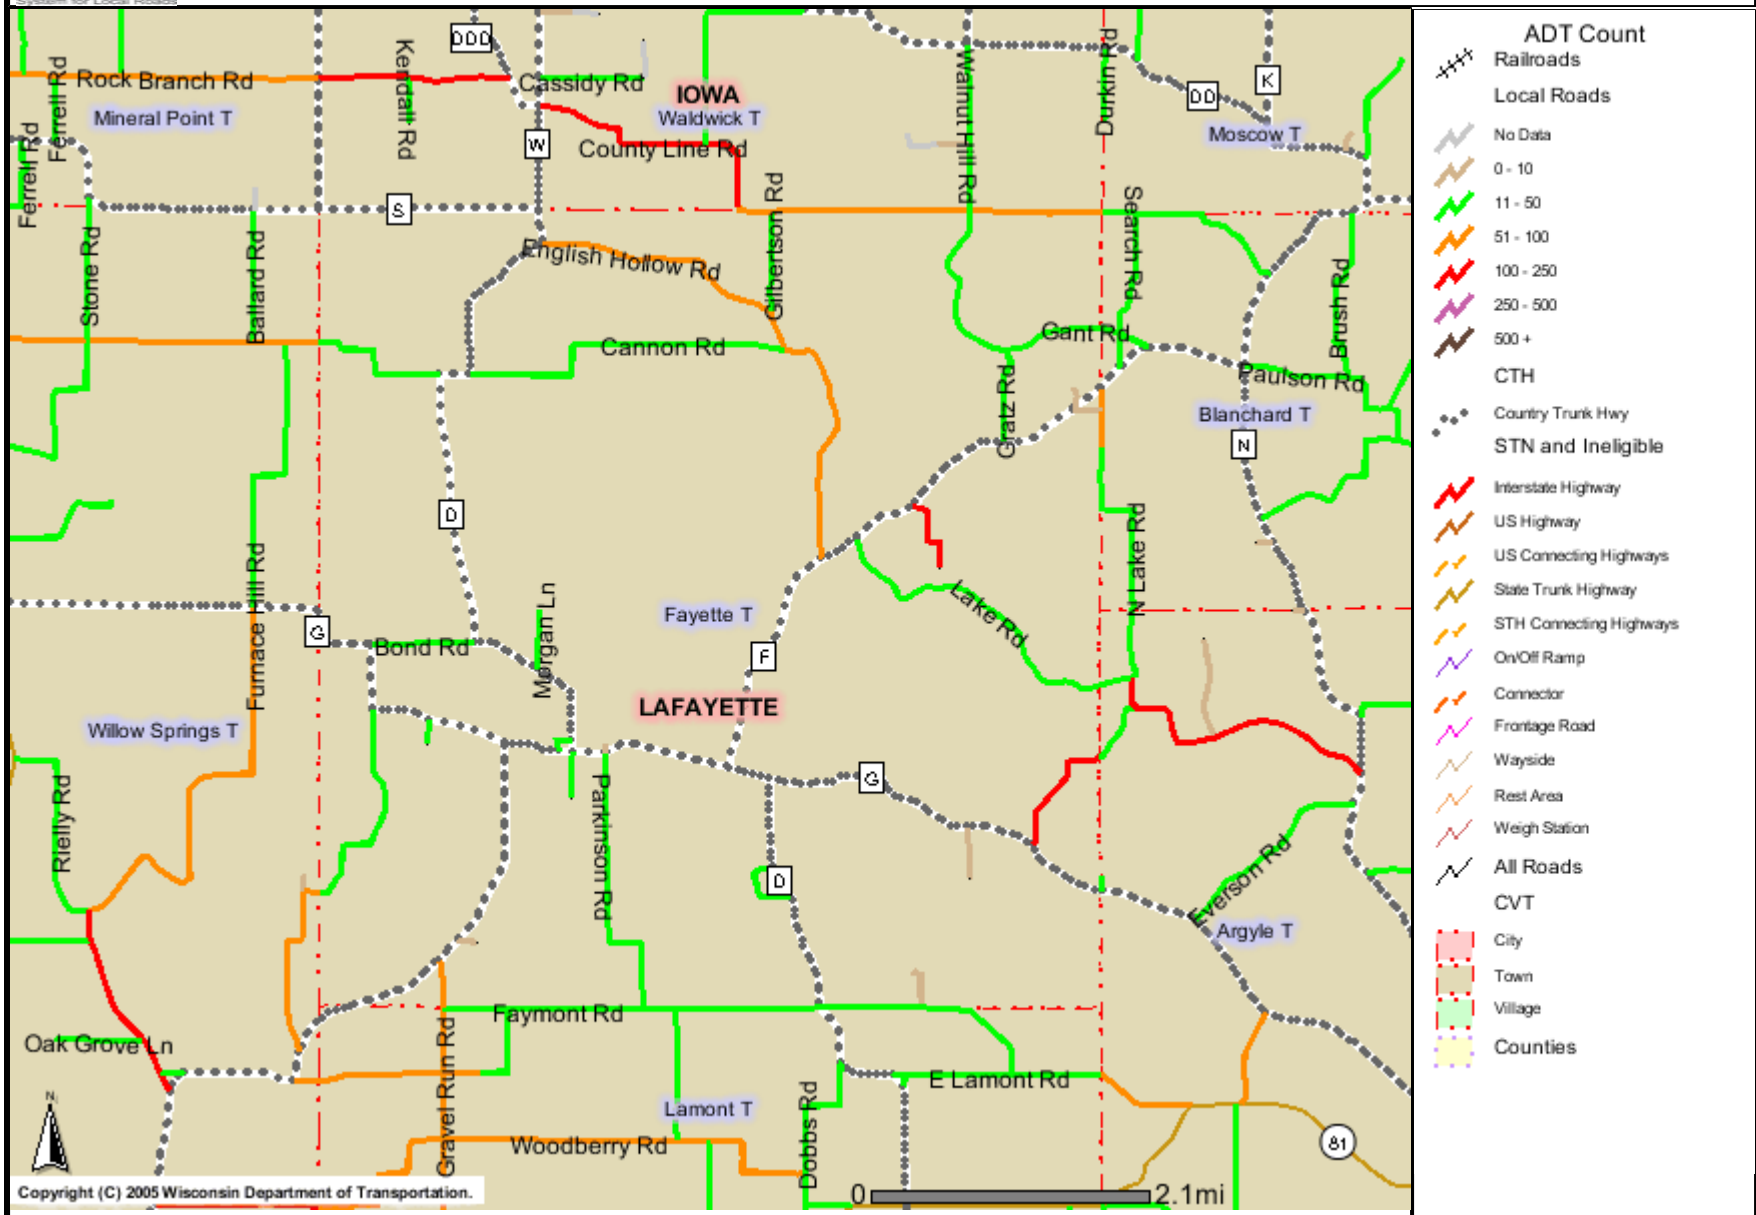

### Map 5.6 2005 Pavement Rating Map for the Town of Fayette

The information contained in this data set and information produced from this dataset were created for the official use of the Wisconsin Department of Transportation (WisDOT). Any other use while not prohibited, is the sole responsibility of the user. WisDOT expressly disclaims all liability regarding fitness of use of the information for other than official WisDOT business.