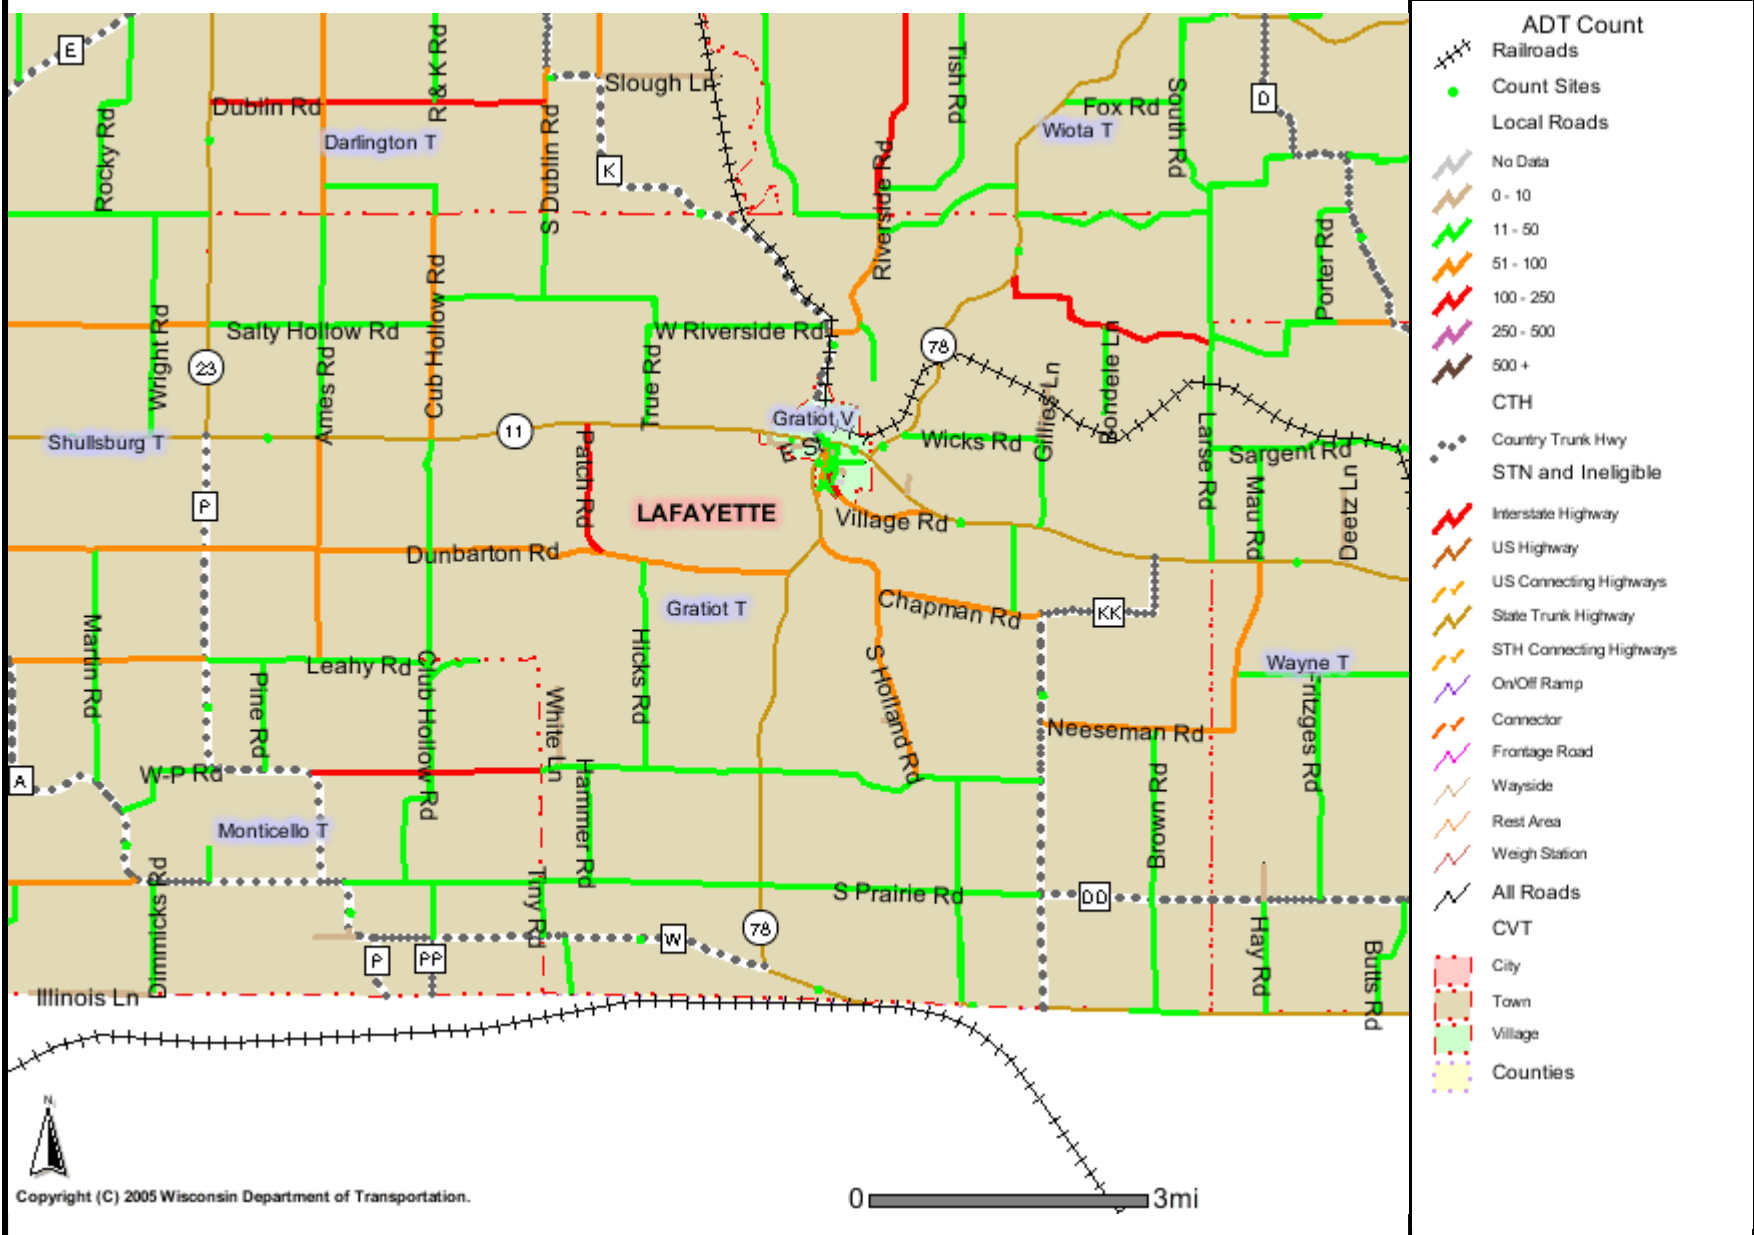

Map 5.2B ADT Map for the Town of gratiot - Local

The information contained in this data set and information produced from this dataset were created for the official use of the Wisconsin Department of Transportation (WisDOT). Any other use while not prohibited, is the sole responsibility of the user. WisDOT expressly disclaims all liability regarding fitness of use of the information for other than official WisDOT business.