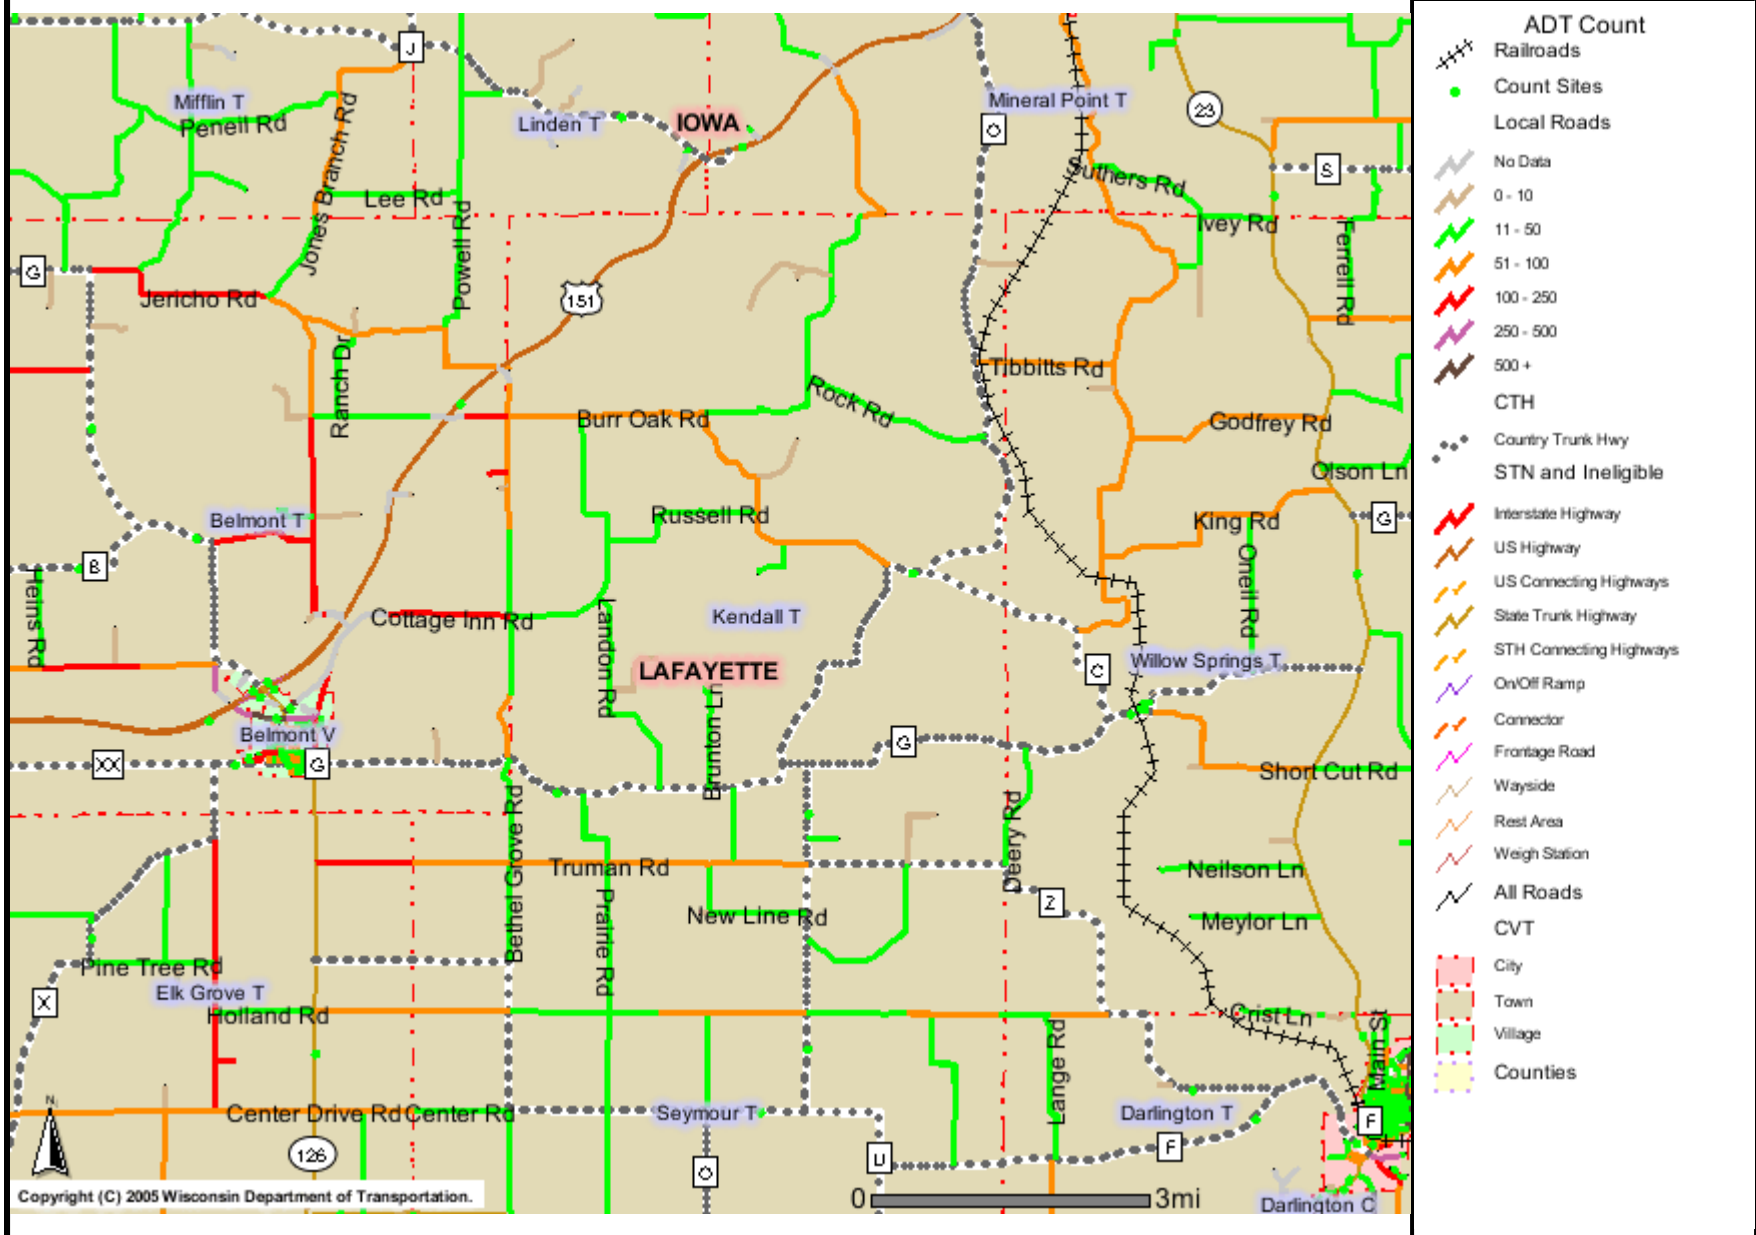

Map 5.2B ADT Map for the Town of Kendall - Local

The information contained in this data set and information produced from this dataset were created for the official use of the Wisconsin Department of Transportation (WisDOT). Any other use while not prohibited, is the sole responsibility of the user. WisDOT expressly disclaims all liability regarding fitness of use of the information for other than official WisDOT business.