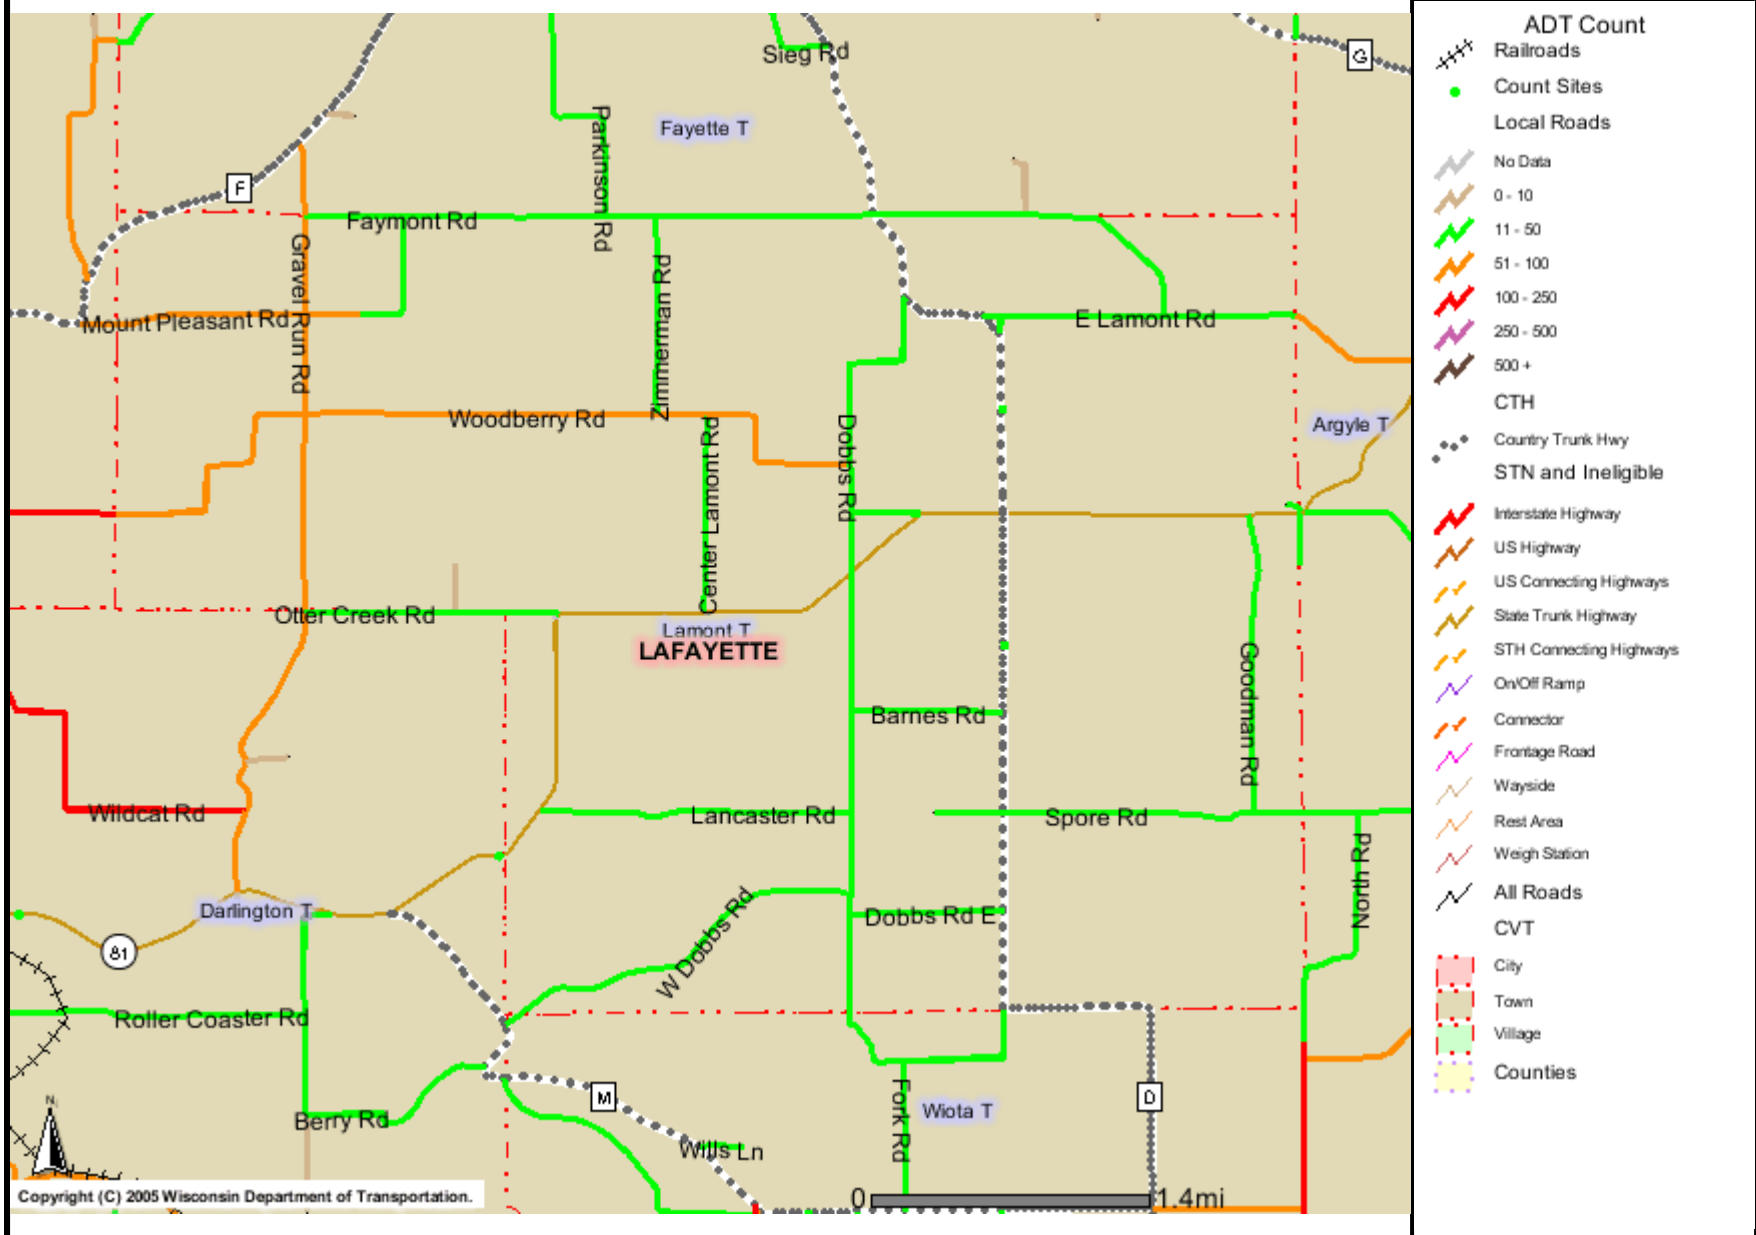

Map 5.2B ADT Map for the Town of Lamont - Local

The information contained in this data set and information produced from this dataset were created for the official use of the Wisconsin Department of Transportation (WisDOT). Any other use while not prohibited, is the sole responsibility of the user. WisDOT expressly disclaims all liability regarding fitness of use of the information for other than official WisDOT business.