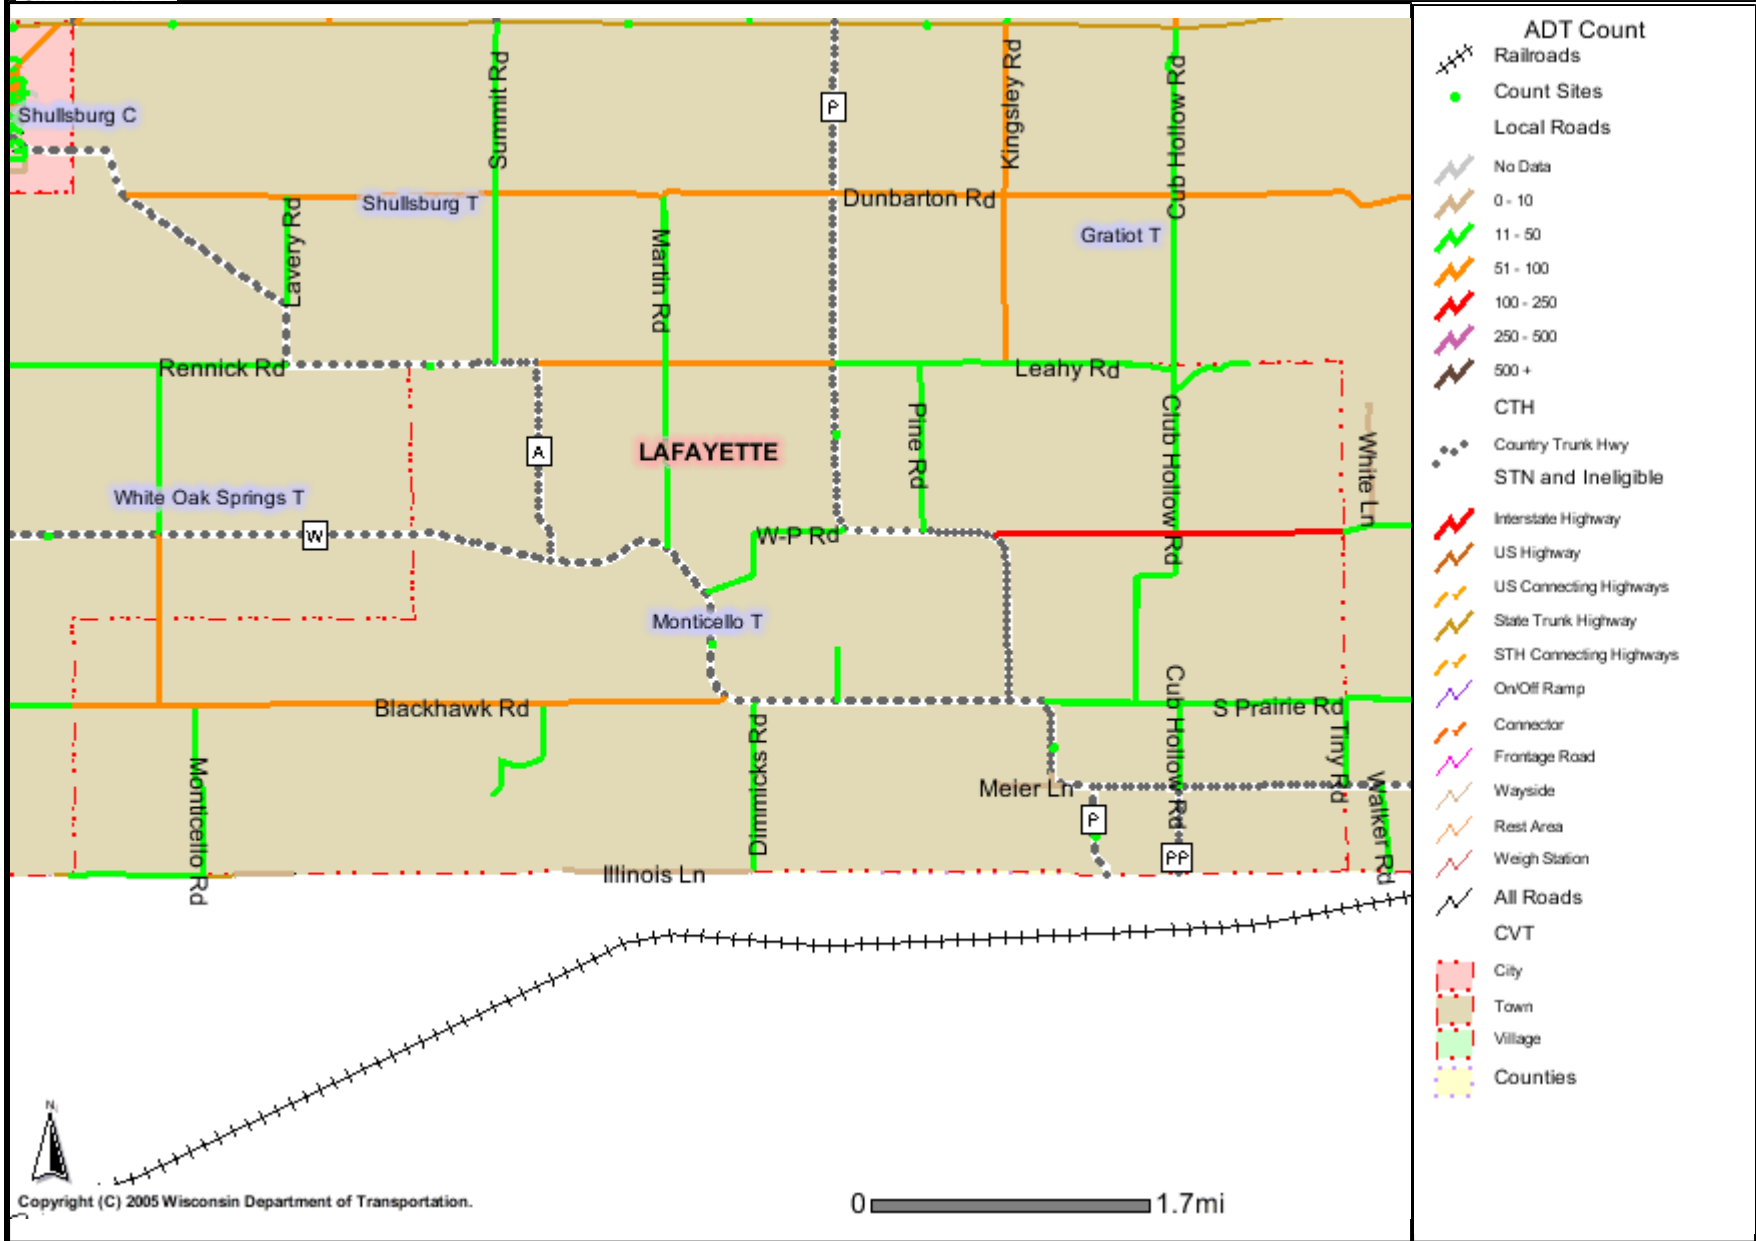

### Map 5.2B ADT Map for the Town of Monticello - Local

Copyright (C) 2005 Wisconsin Department of Transportation.

0 1.7mi

The information contained in this data set and information produced from this dataset were created for the official use of the Wisconsin Department of Transportation (WisDOT). Any other use while not prohibited, is the sole responsibility of the user. WisDOT expressly disclaims all liability regarding fitness of use of the information for other than official WisDOT business.