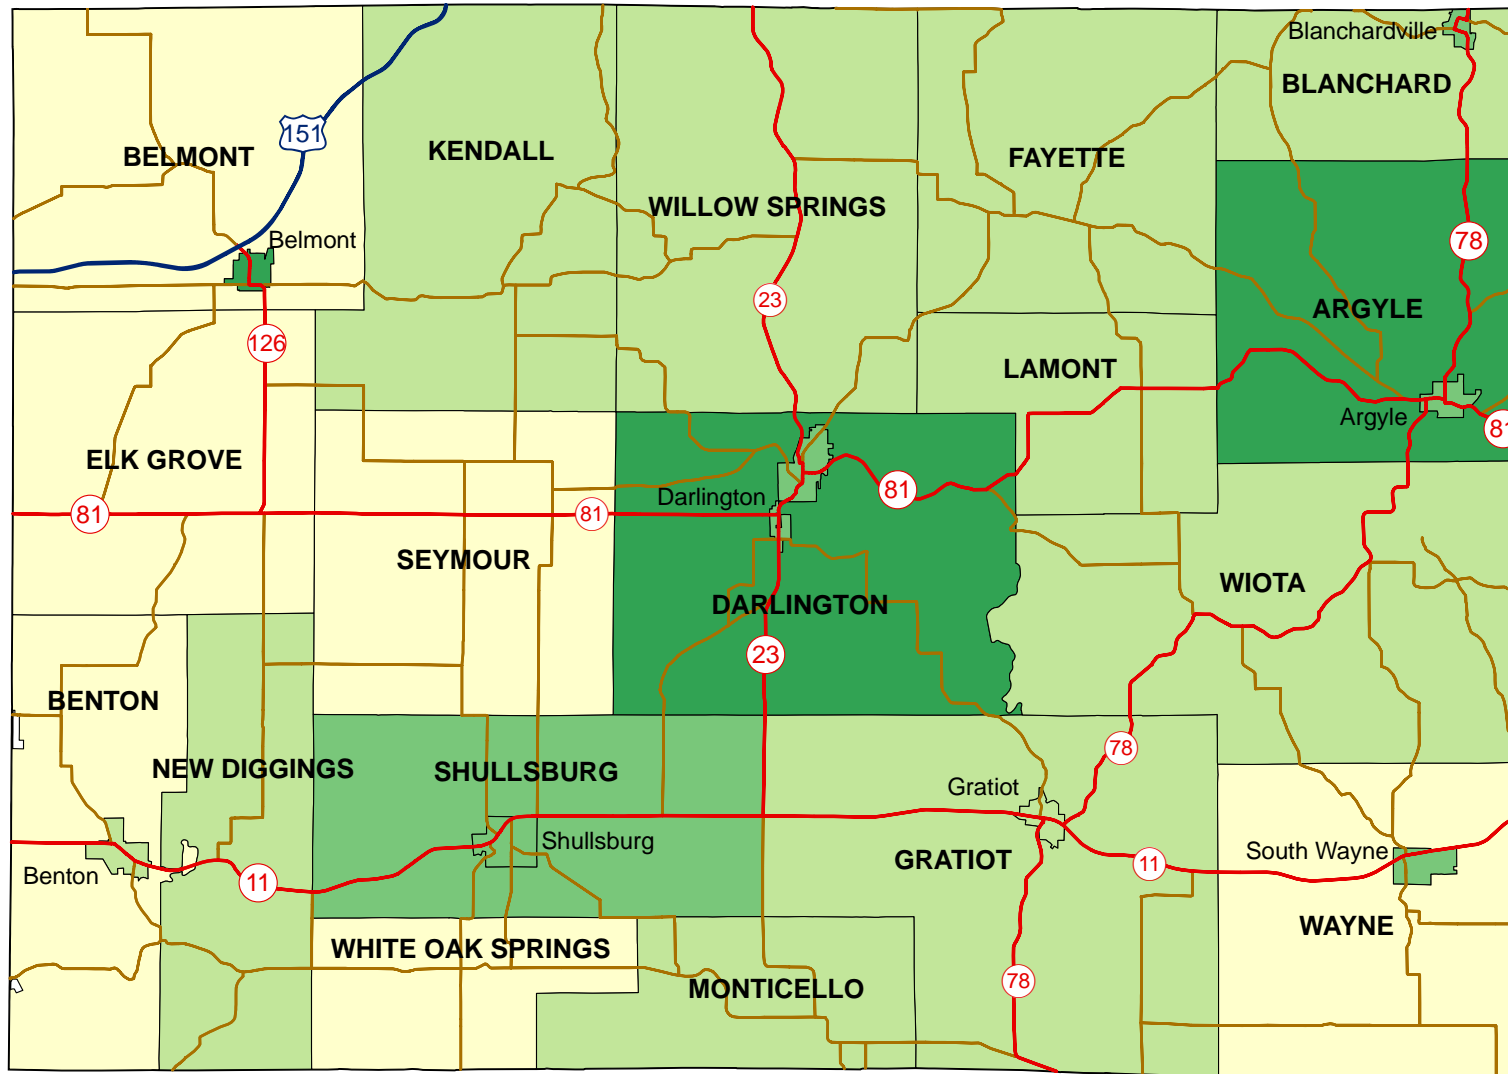

Map 5.3B

Lafayette County Population Age 60+ (2000 Census)

Population Age 60+ 2000 Census

- Federal Roads
- State Roads
- County Roads

0 1.25 2.5 5 Miles

SOUTHWESTERN WISCONSIN
REGIONAL PLANNING COMMISSION
719 Pioneer Tower
1 University Plaza
Platteville, WI 53818

July 6, 2006

This map is neither a legally recorded map nor a technical survey and is not intended to be one. SWWPC is not responsible for any inaccuracies herein contained.