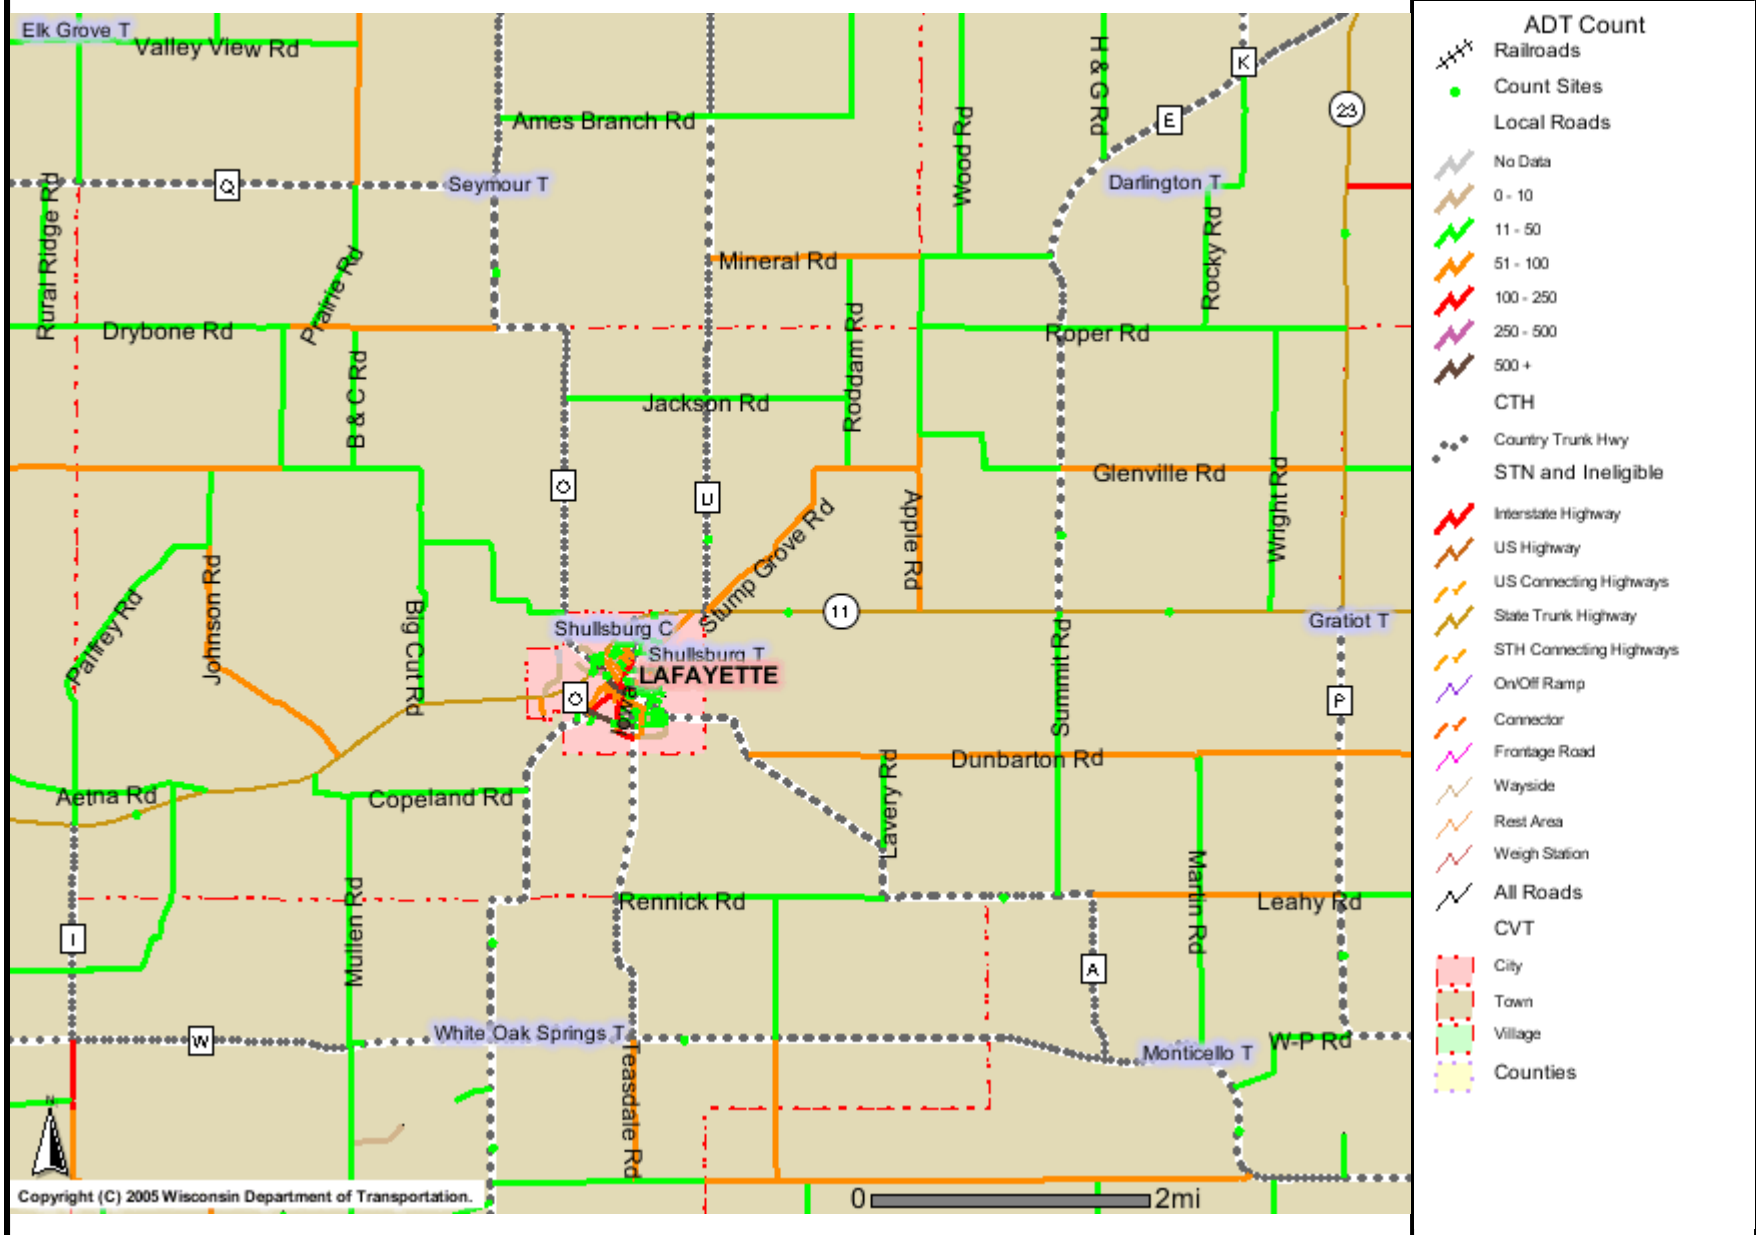

Map 5.2B ADT Map for the Town of Shullsburg - Local

The information contained in this data set and information produced from this dataset were created for the official use of the Wisconsin Department of Transportation (WisDOT). Any other use while not prohibited, is the sole responsibility of the user. WisDOT expressly disclaims all liability regarding fitness of use of the information for other than official WisDOT business.