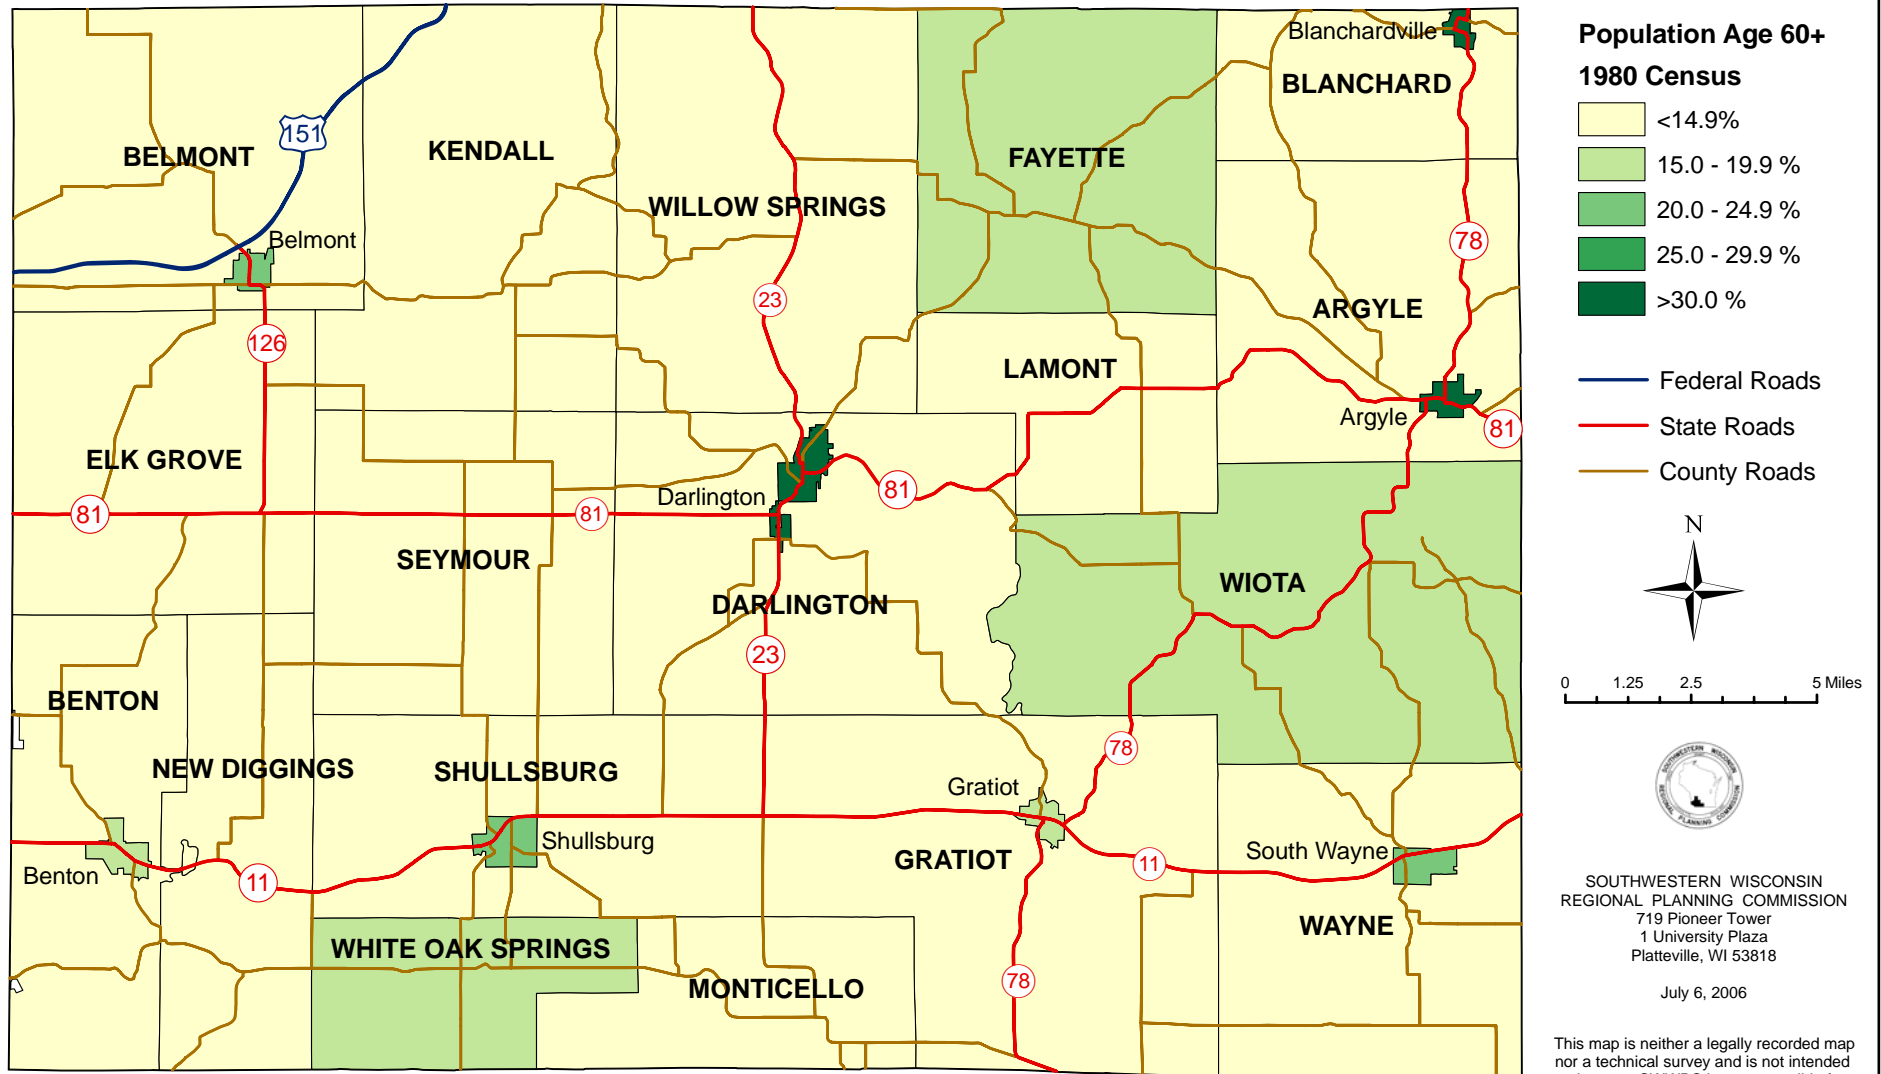

Map 5.3A

# Lafayette County Population Age 60+ (1980 Census)

SOUTHWESTERN WISCONSIN  
REGIONAL PLANNING COMMISSION  
719 Pioneer Tower  
1 University Plaza  
Platteville, WI 53818

July 6, 2006

This map is neither a legally recorded map nor a technical survey and is not intended to be one. SWWPC is not responsible for any inaccuracies herein contained.