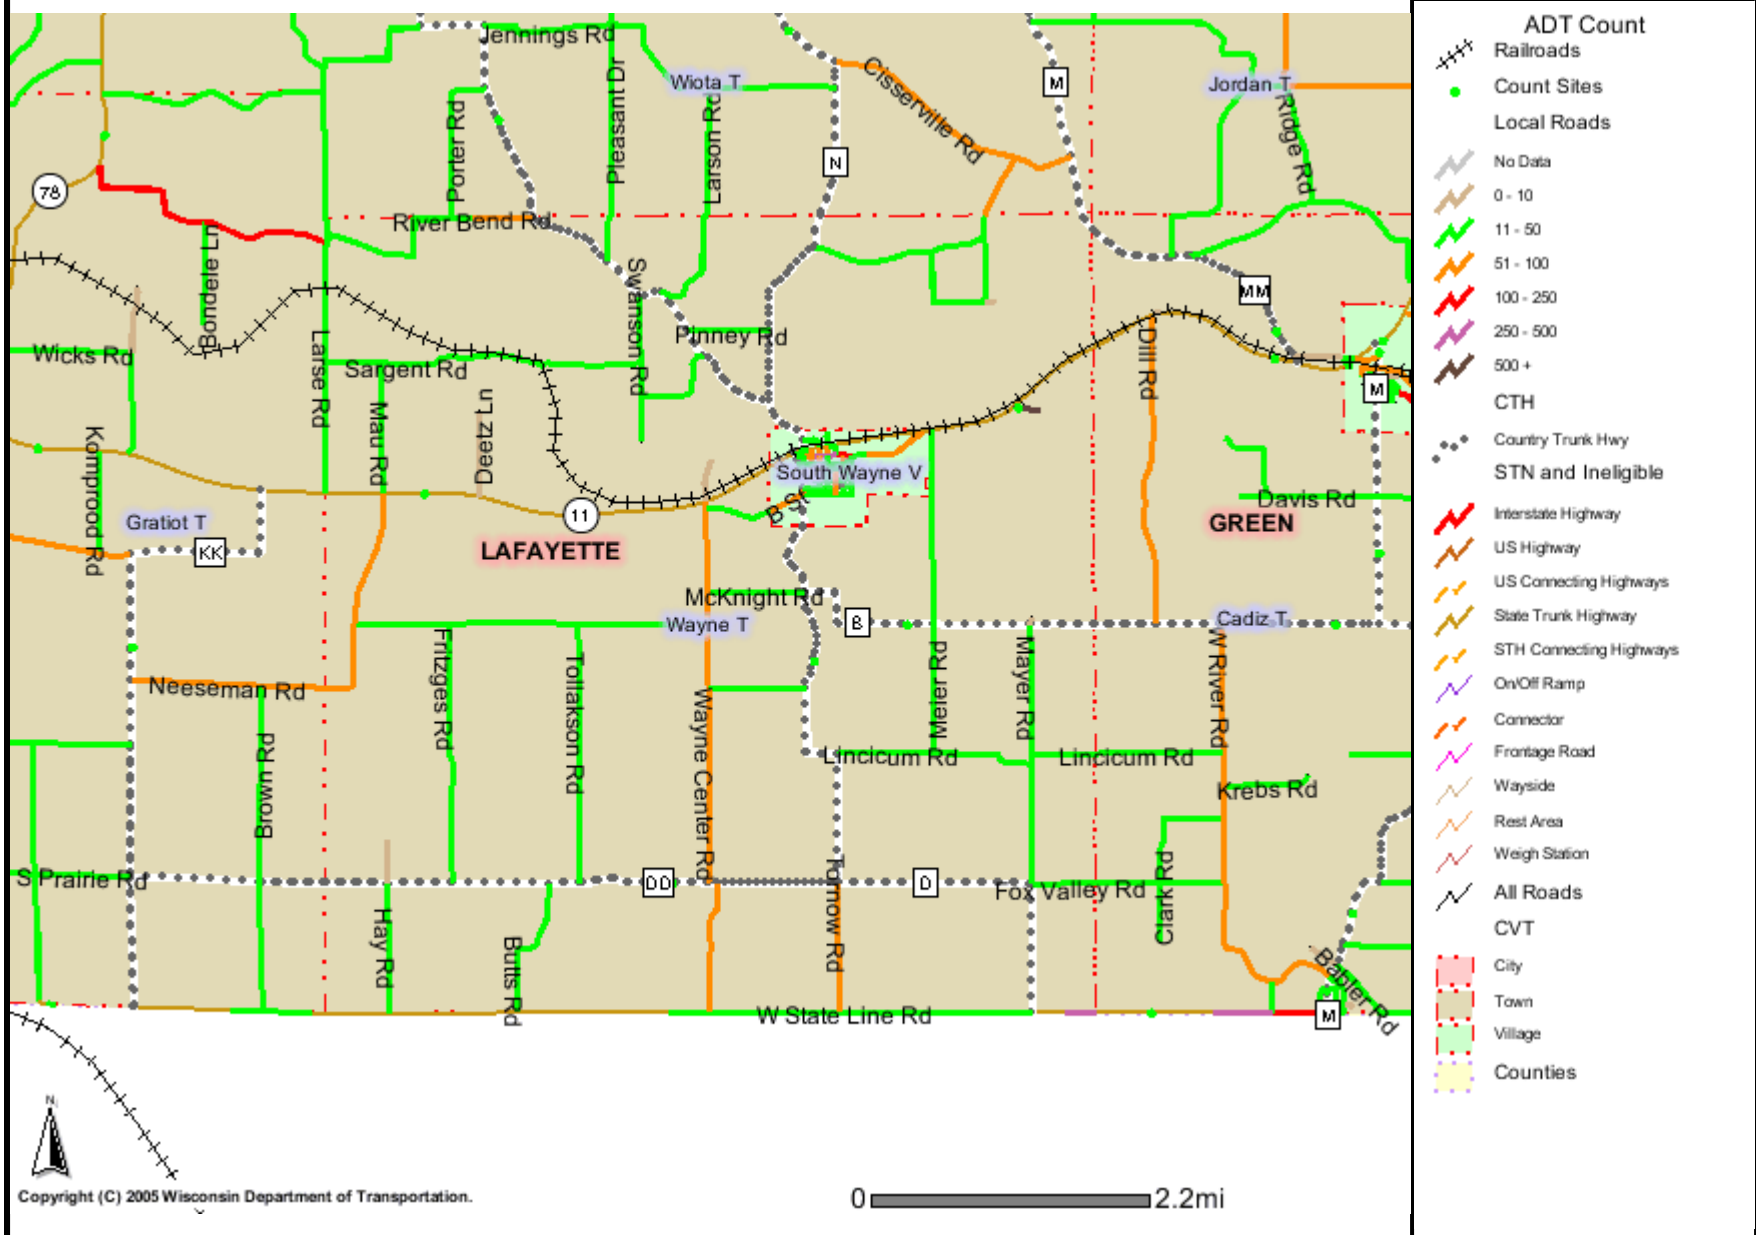

Map 5.2B ADT Map for the Town of Wayne - Local

The information contained in this data set and information produced from this dataset were created for the official use of the Wisconsin Department of Transportation (WisDOT). Any other use while not prohibited, is the sole responsibility of the user. WisDOT expressly disclaims all liability regarding fitness of use of the information for other than official WisDOT business.