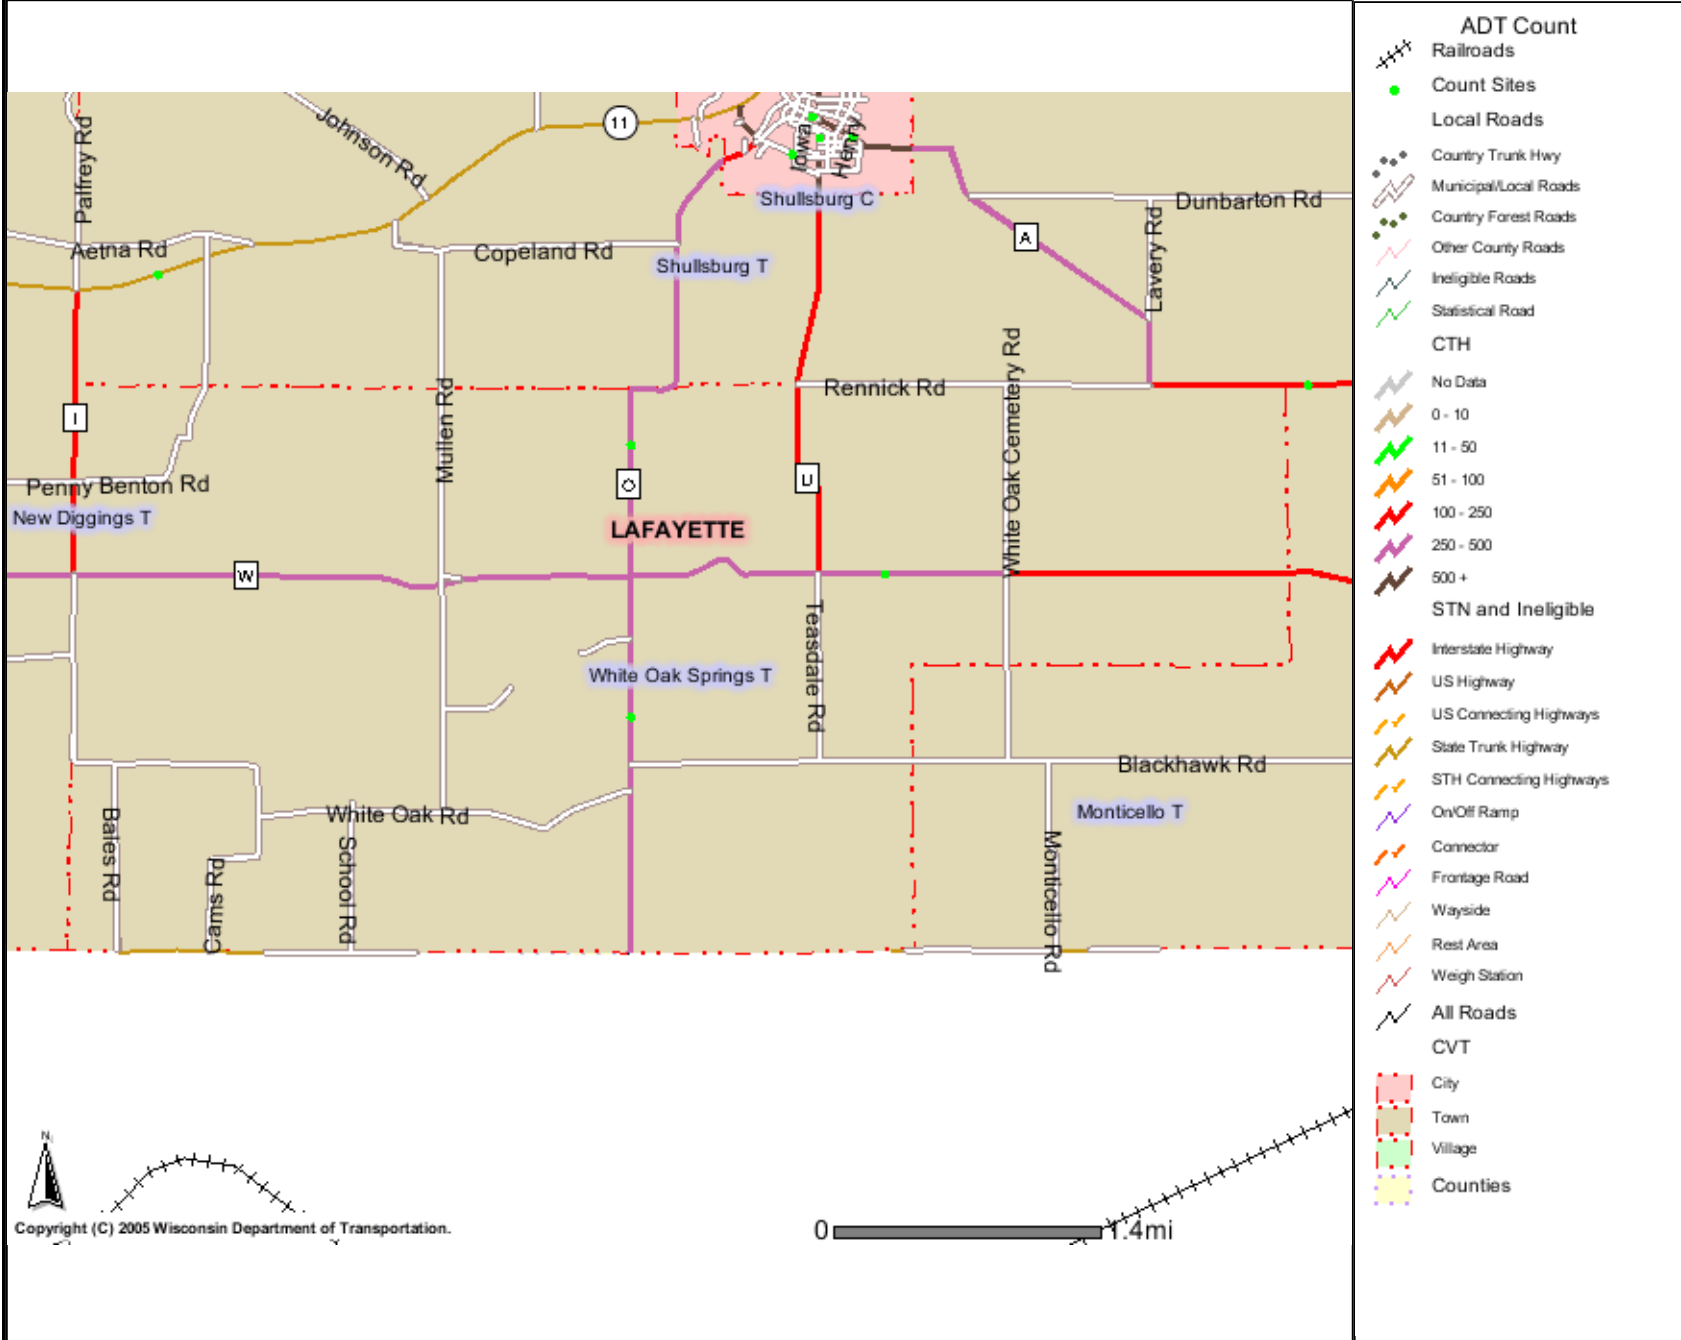

Map 5.2A ADT Map for the Town of White Oak Springs - CTH

Copyright (C) 2005 Wisconsin Department of Transportation.

0 1.4mi