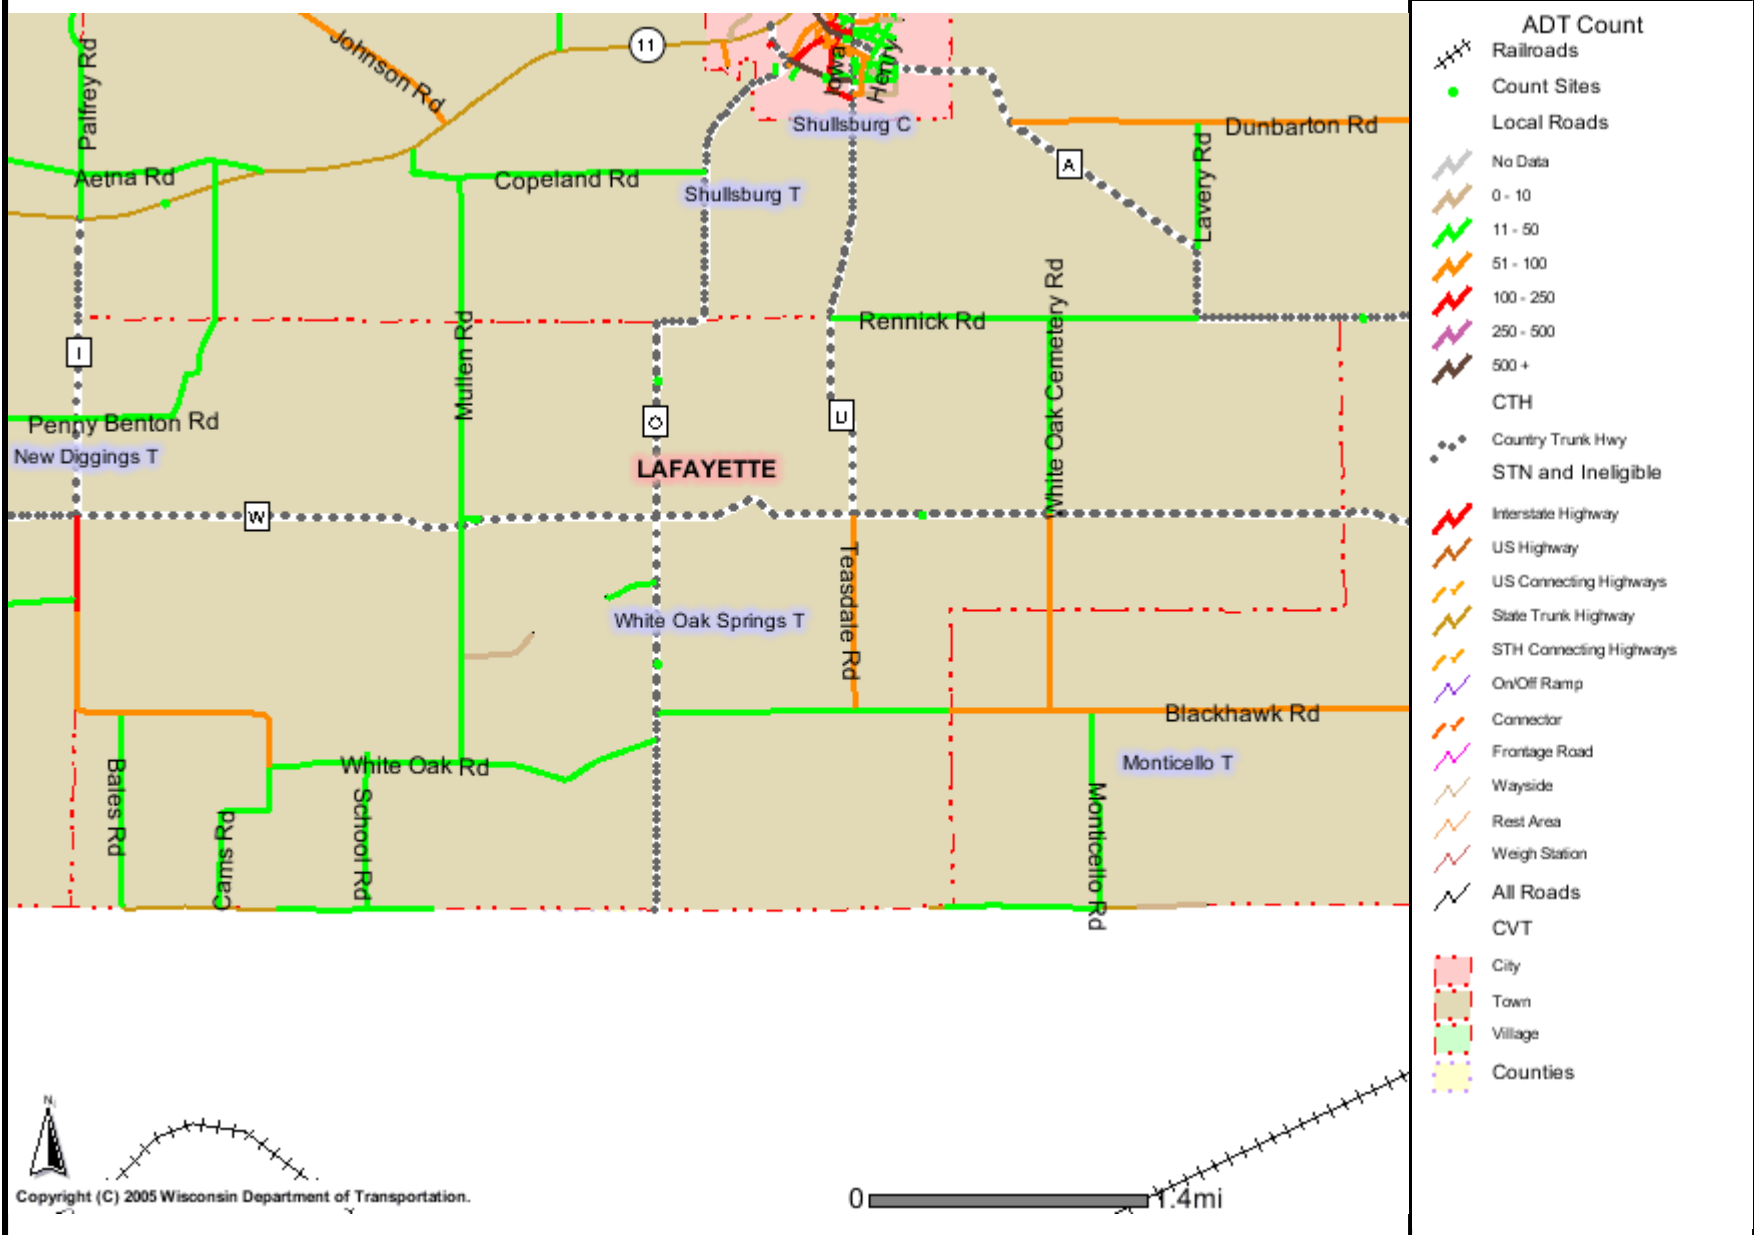

### Map 5.2B ADT Map for the Town of White Oak Springs - Local

The information contained in this data set and information produced from this dataset were created for the official use of the Wisconsin Department of Transportation (WisDOT). Any other use while not prohibited, is the sole responsibility of the user. WisDOT expressly disclaims all liability regarding fitness of use of the information for other than official WisDOT business.