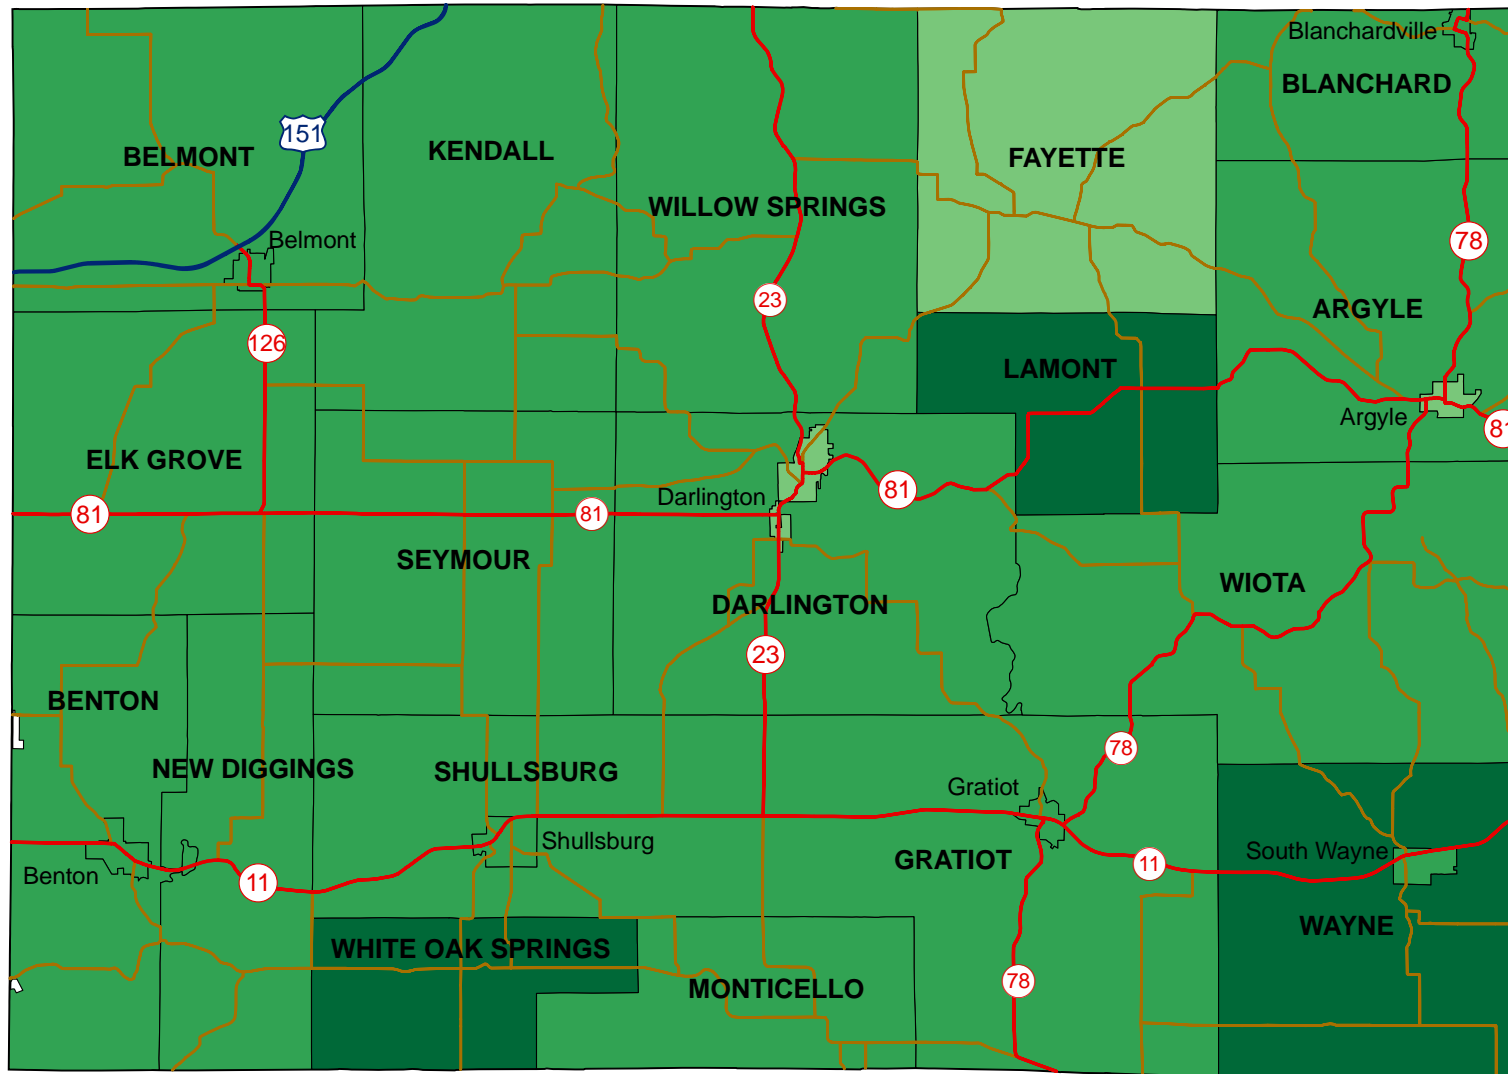

Lafayette County Population Age 40-59 (2000 Census)

**Population Age 40-59
2000 Census**

- Federal Roads
- State Roads
- County Roads

SOUTHWESTERN WISCONSIN
REGIONAL PLANNING COMMISSION
719 Pioneer Tower
1 University Plaza
Platteville, WI 53818

July 6, 2006

This map is neither a legally recorded map nor a technical survey and is not intended to be one. SWWPC is not responsible for any inaccuracies herein contained.