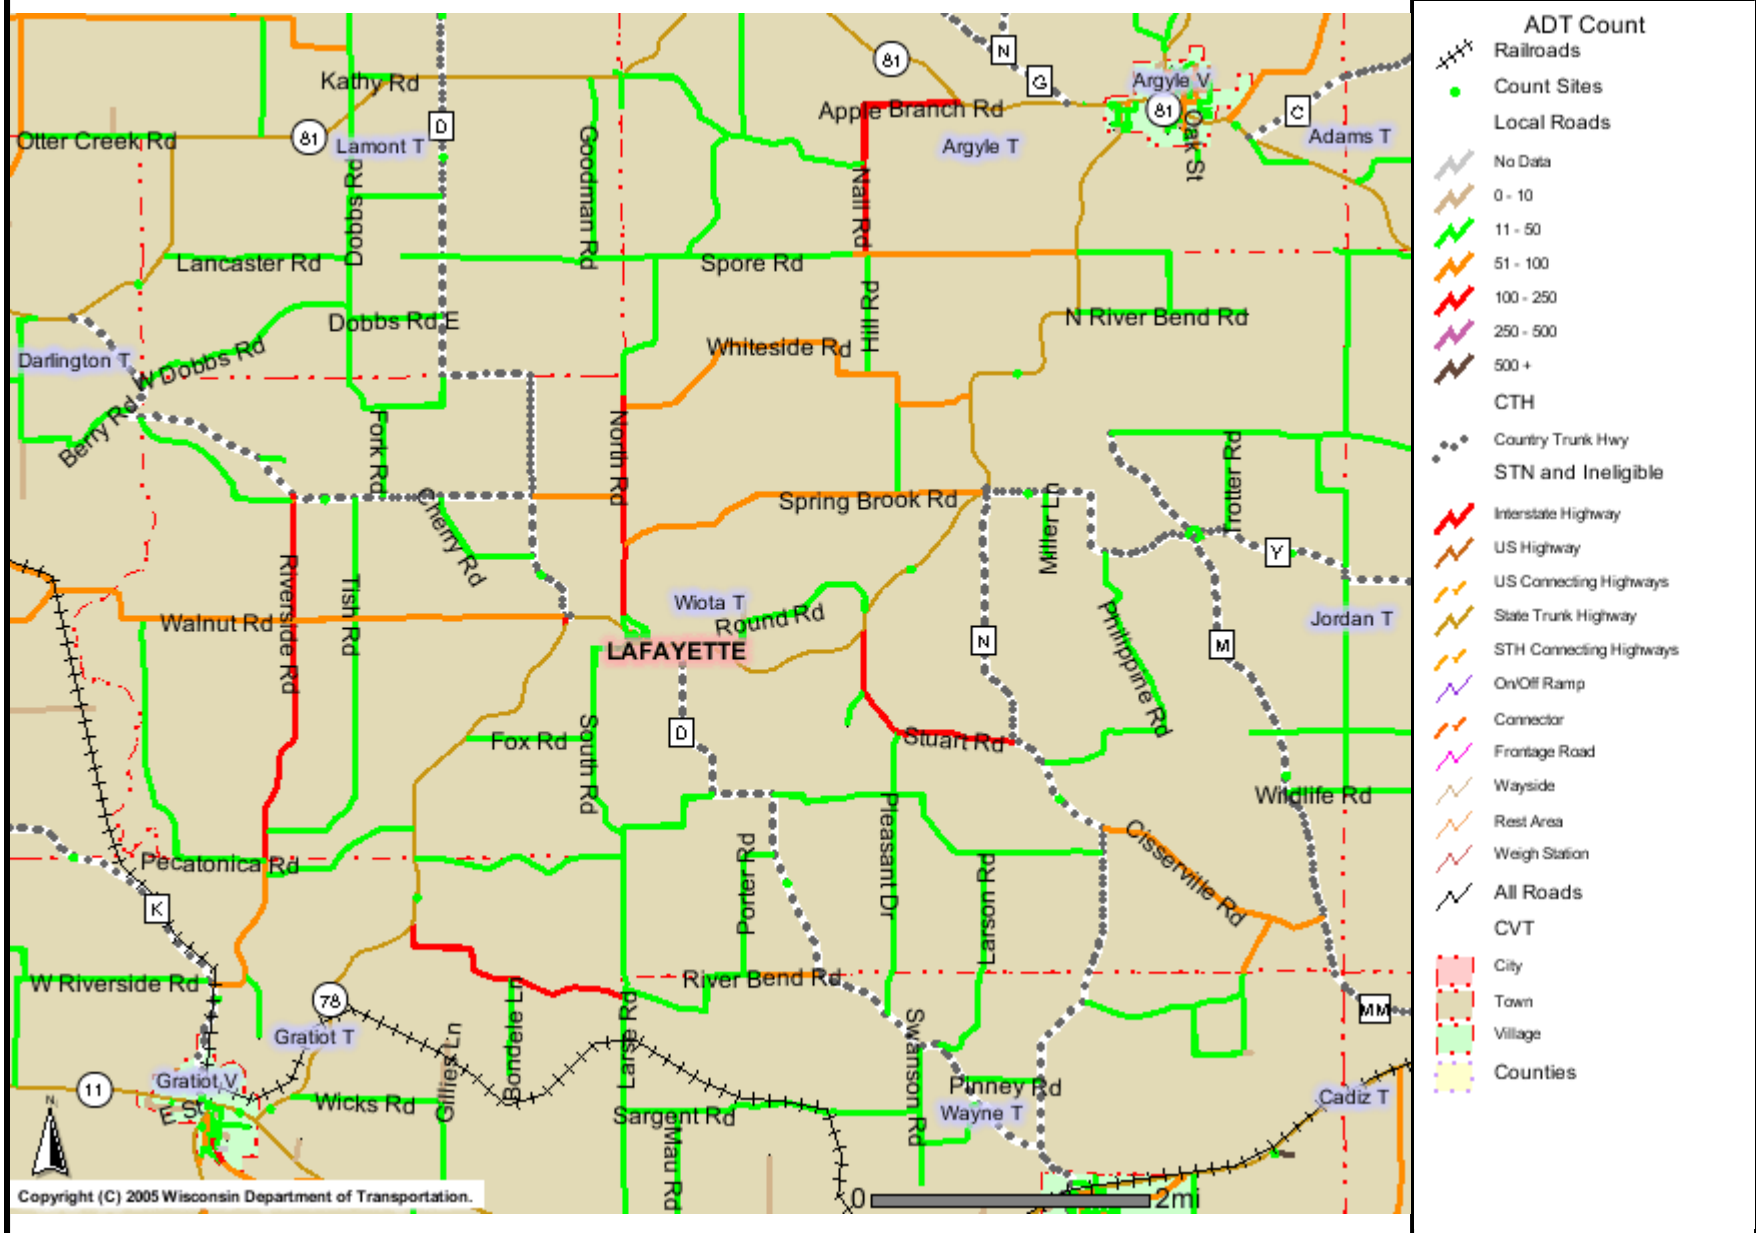

Map 5.2B ADT Map for the Town of Wiota - Local

The information contained in this data set and information produced from this dataset were created for the official use of the Wisconsin Department of Transportation (WisDOT). Any other use while not prohibited, is the sole responsibility of the user. WisDOT expressly disclaims all liability regarding fitness of use of the information for other than official WisDOT business.