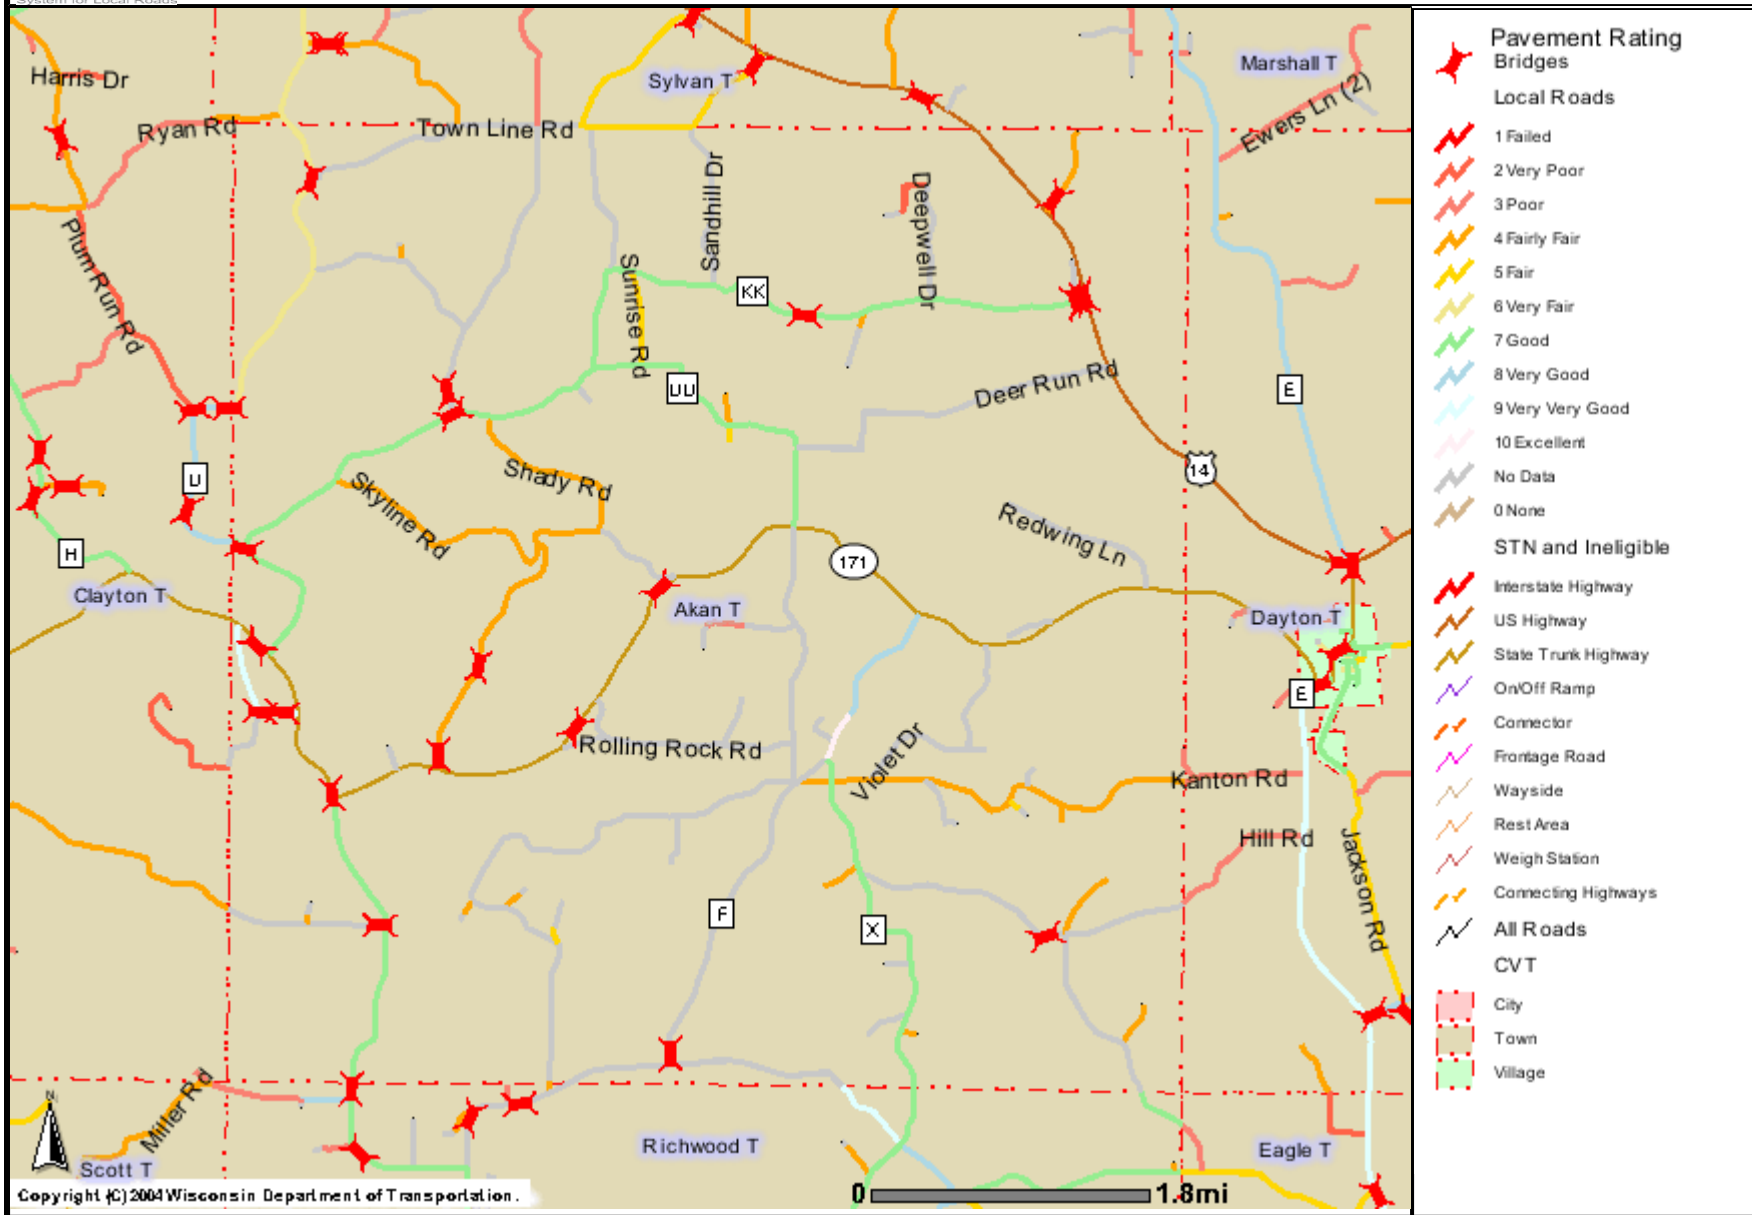

Map 5.3 Pavement Rating Map for the Town of Akan

Copyright (C) 2004 Wisconsin Department of Transportation.

The information contained in this data set and information produced from this dataset were created for the official use of the Wisconsin Department of Transportation (WisDOT). Any other use while not prohibited, is the sole responsibility of the user. WisDOT expressly disclaims all liability regarding fitness of use of the information for other than official WisDOT business.