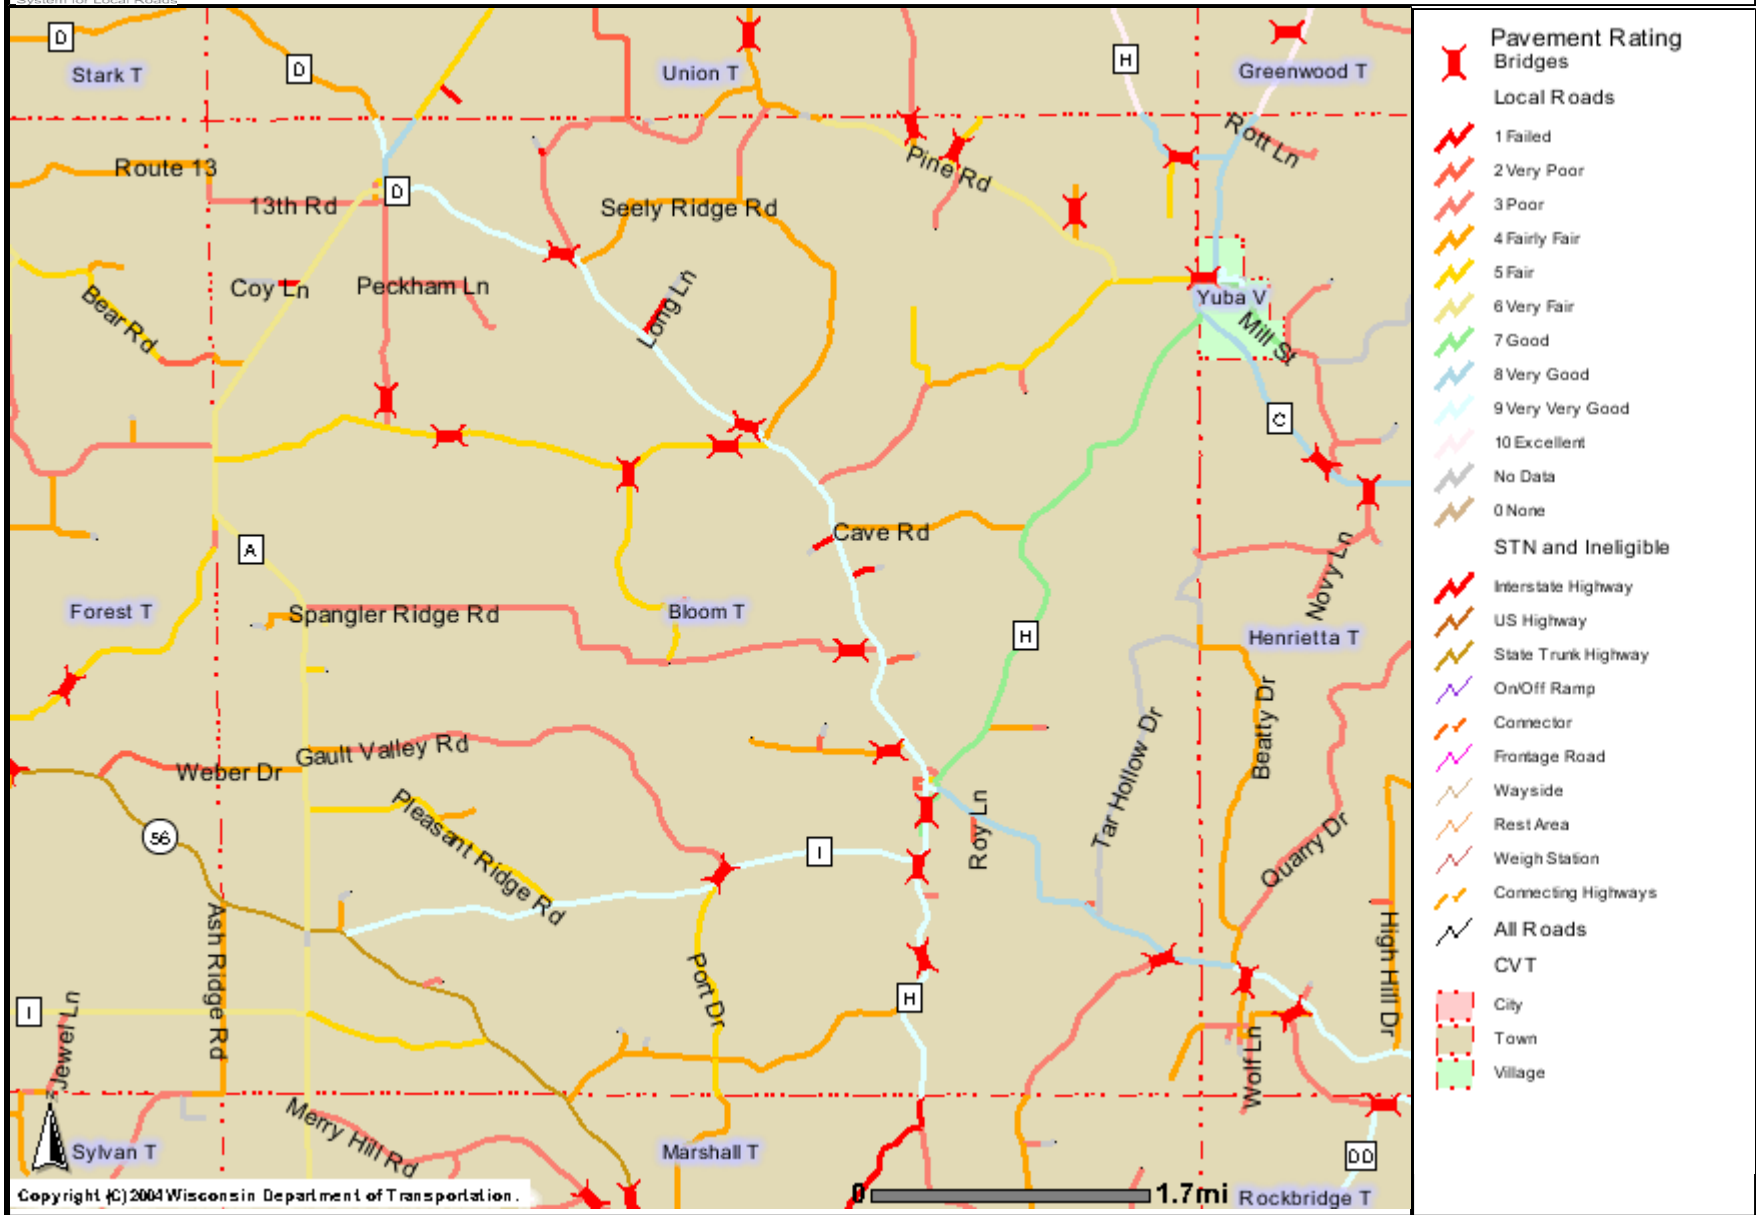

### Map 5.3 Pavement Rating Map for the Town of Bloom

The information contained in this data set and information produced from this dataset were created for the official use of the Wisconsin Department of Transportation (WisDOT). Any other use while not prohibited, is the sole responsibility of the user. WisDOT expressly disclaims all liability regarding fitness of use of the information for other than official WisDOT business.