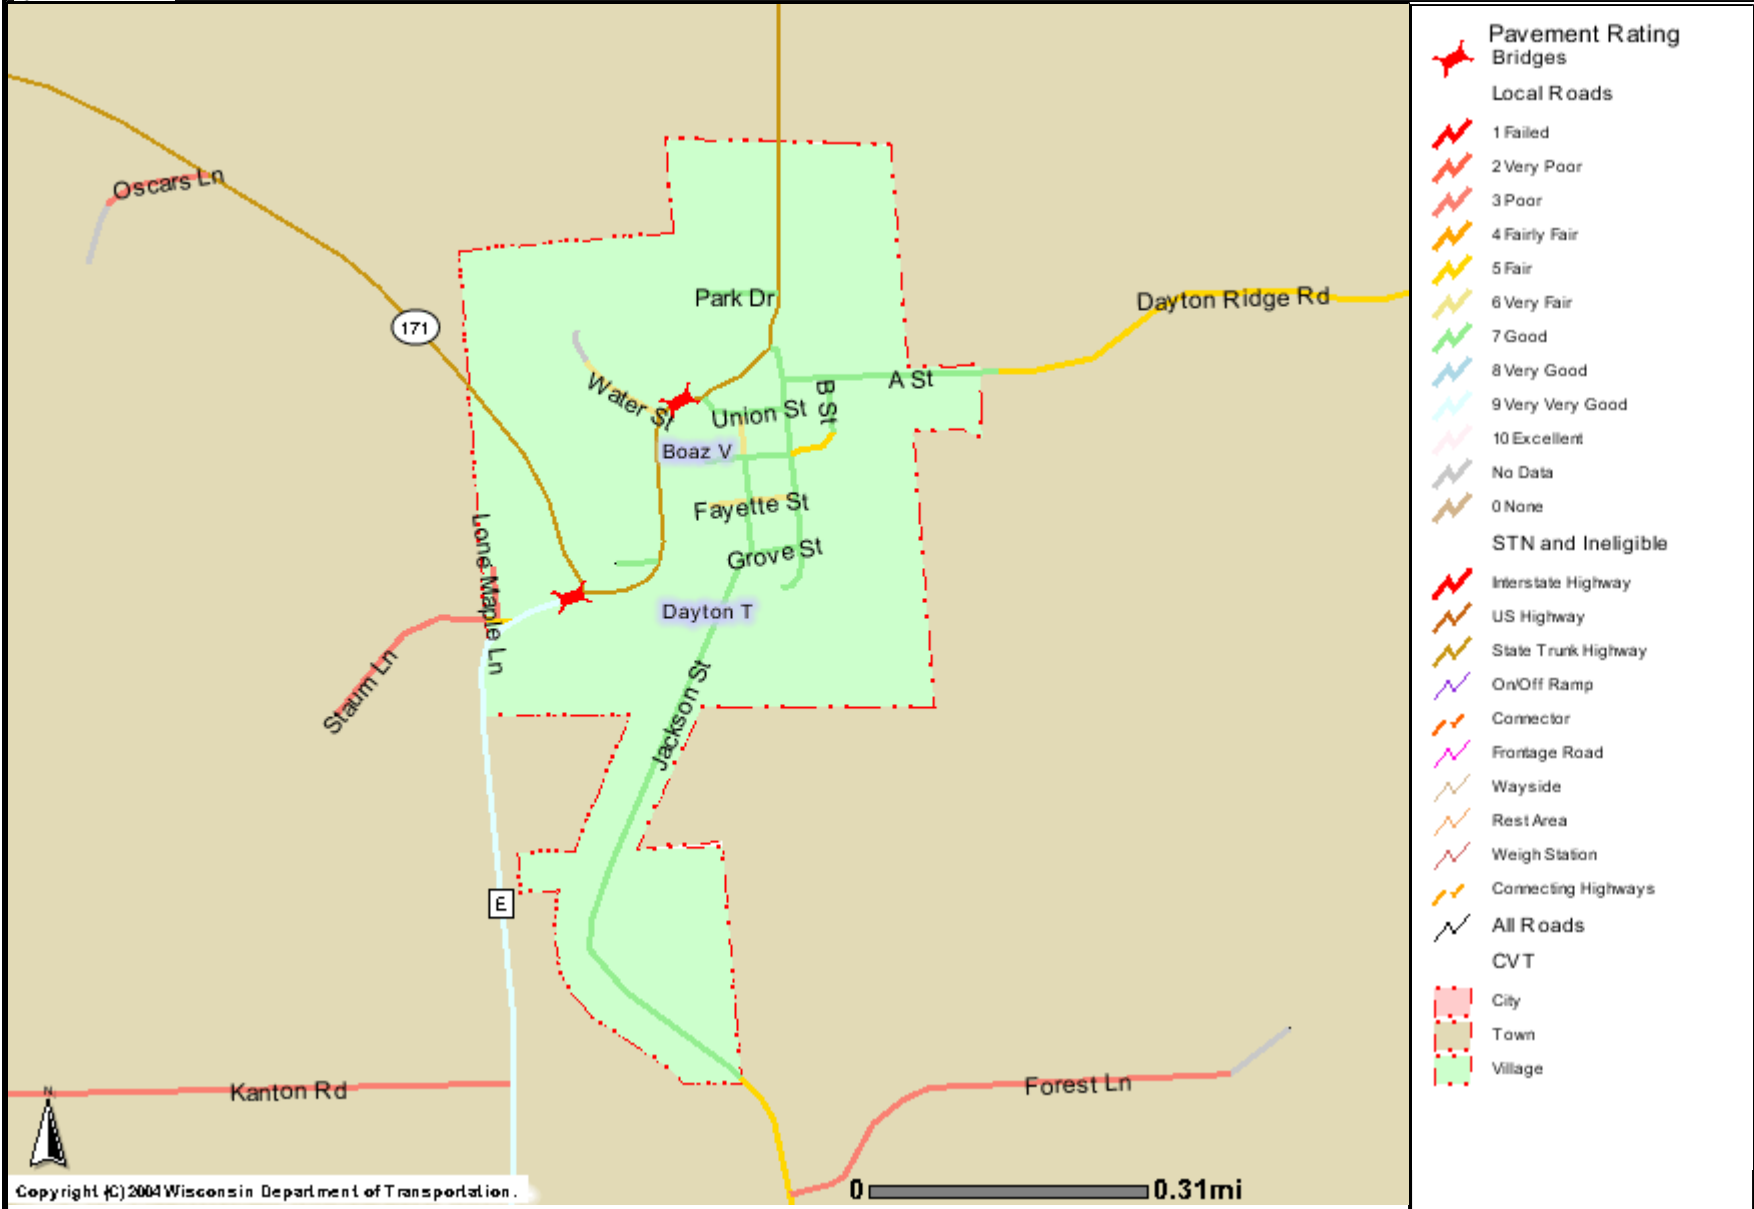

Map 5.3 Pavement Rating - Village of Boaz

Copyright (C) 2004 Wisconsin Department of Transportation.

The information contained in this data set and information produced from this dataset were created for the official use of the Wisconsin Department of Transportation (WisDOT). Any other use while not prohibited, is the sole responsibility of the user. WisDOT expressly disclaims all liability regarding fitness of use of the information for other than official WisDOT business.