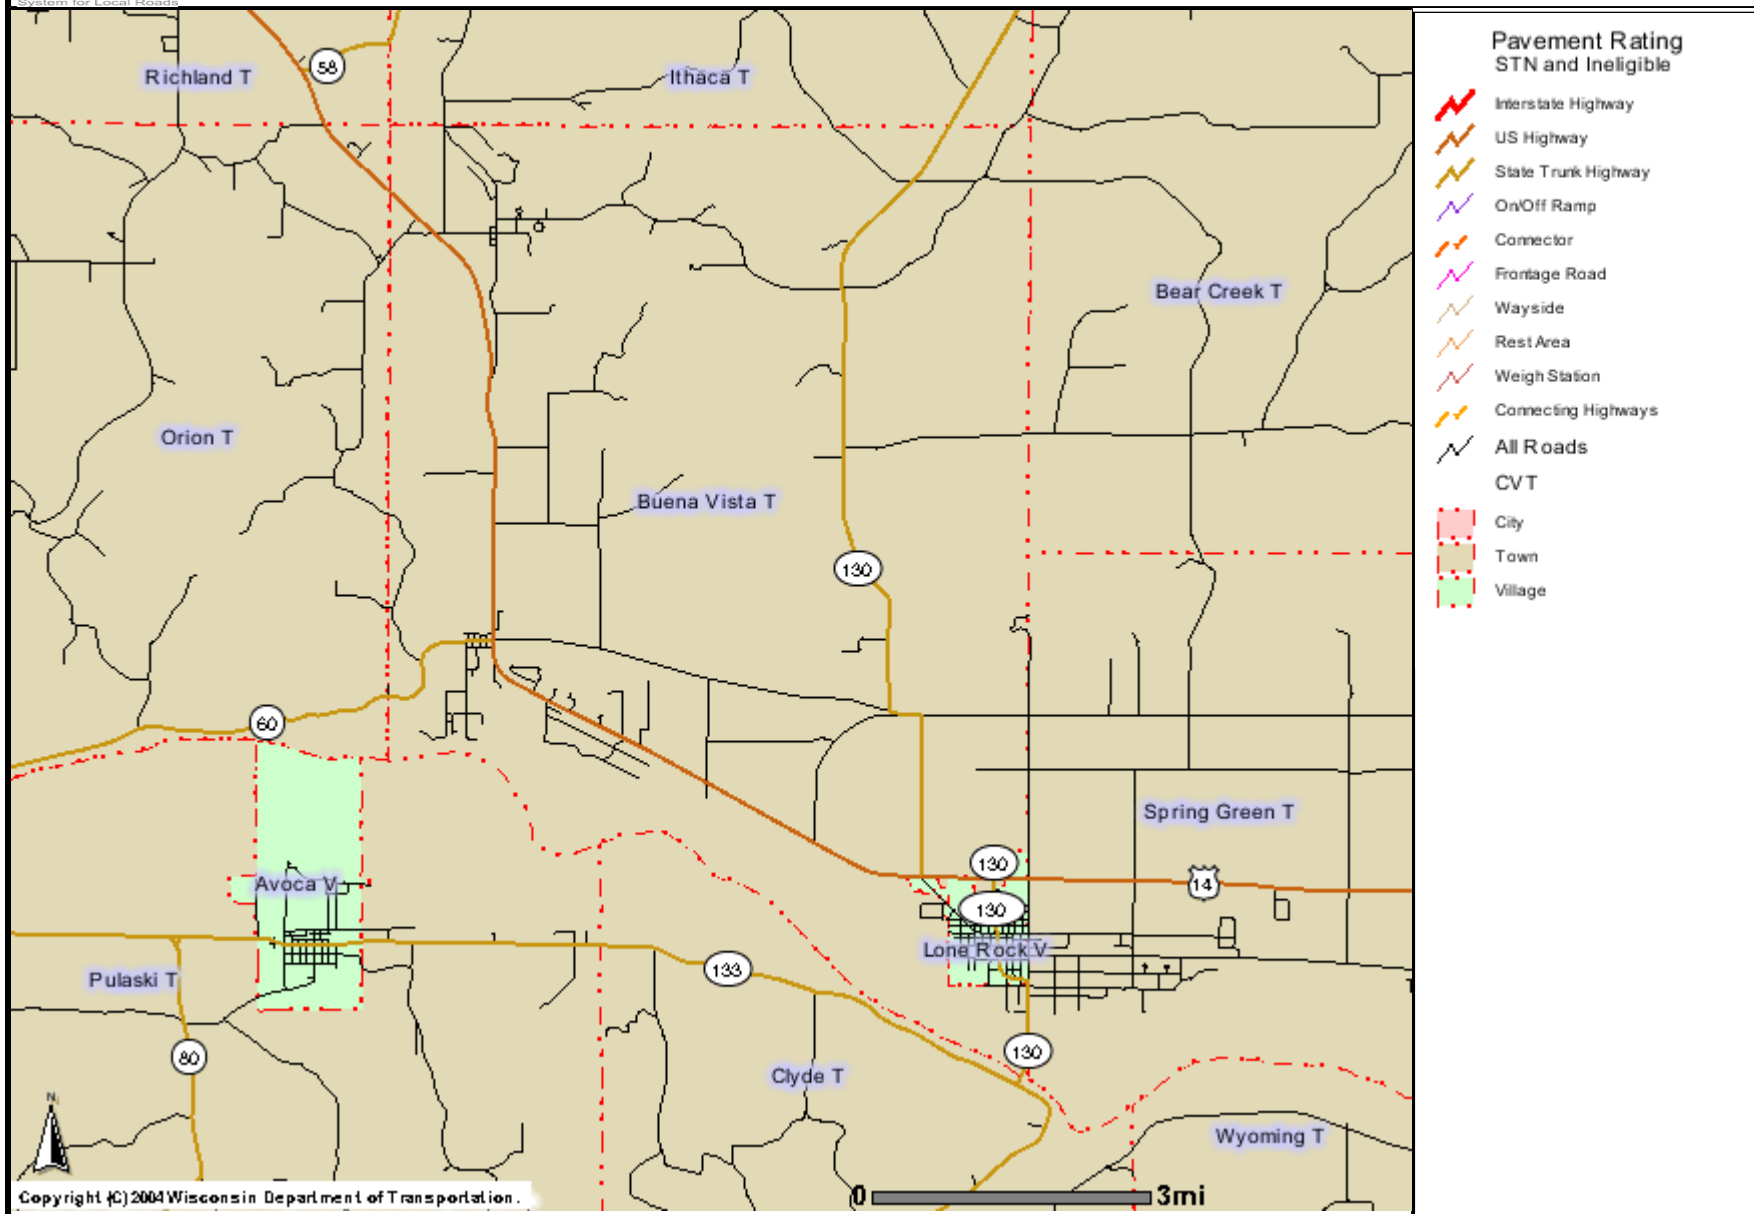

Map 5.3 Pavement Rating Map for the Town of Buena Vista

The information contained in this data set and information produced from this dataset were created for the official use of the Wisconsin Department of Transportation (WisDOT). Any other use while not prohibited, is the sole responsibility of the user. WisDOT expressly disclaims all liability regarding fitness of use of the information for other than official WisDOT business.