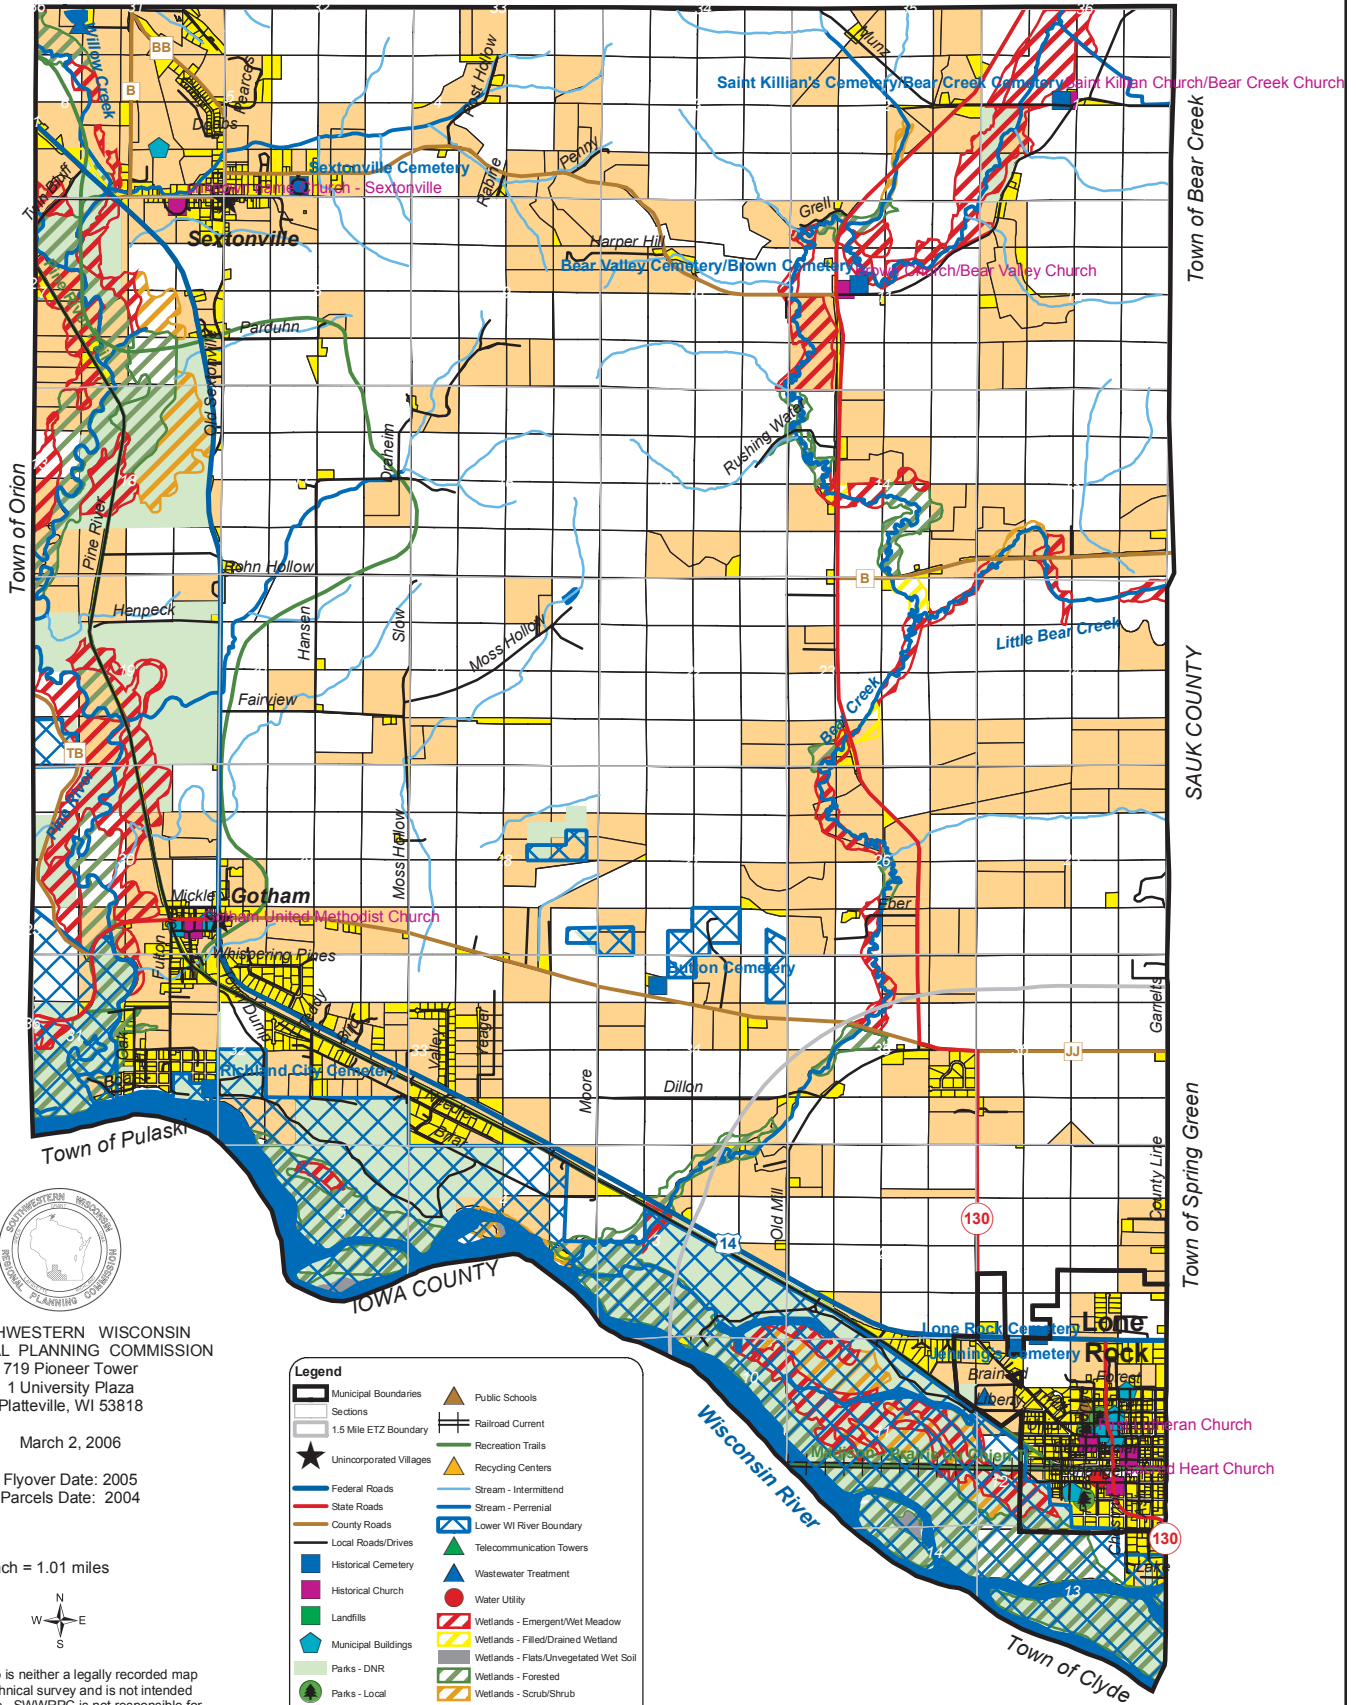

MAP 8.2 LAND USE

- TOWN OF BUENA VISTA -

RICHLAND COUNTY, WISCONSIN

Town of Ithaca

SOUTHWESTERN WISCONSIN
REGIONAL PLANNING COMMISSION
719 Pioneer Tower
1 University Plaza
Platteville, WI 53818

March 2, 2006

Flyover Date: 2005
Parcels Date: 2004

1 inch = 1.01 miles

Legend

Municipal Boundaries	Public Schools
Sections	Railroad Current
1.5 Mile ETZ Boundary	Recreation Trails
Unincorporated Villages	Recycling Centers
Federal Roads	Stream - Intermittent
State Roads	Stream - Perennial
County Roads	Lower WI River Boundary
Local Roads/Drives	Telecommunication Towers
Historical Cemetery	Wastewater Treatment
Historical Church	Water Utility
Landfills	Wetlands - Emergent/Wet Meadow
Municipal Buildings	Wetlands - Filled/Drained Wetland
Parks - DNR	Wetlands - Flats/Unvegetated Wet Soil
Parks - Local	Wetlands - Forested
	Wetlands - Scrub/Shrub

Richland County Parcels

Parcel Sizes

	>35 Acres
	5 - 35 Acres
	0 - 5 Acres