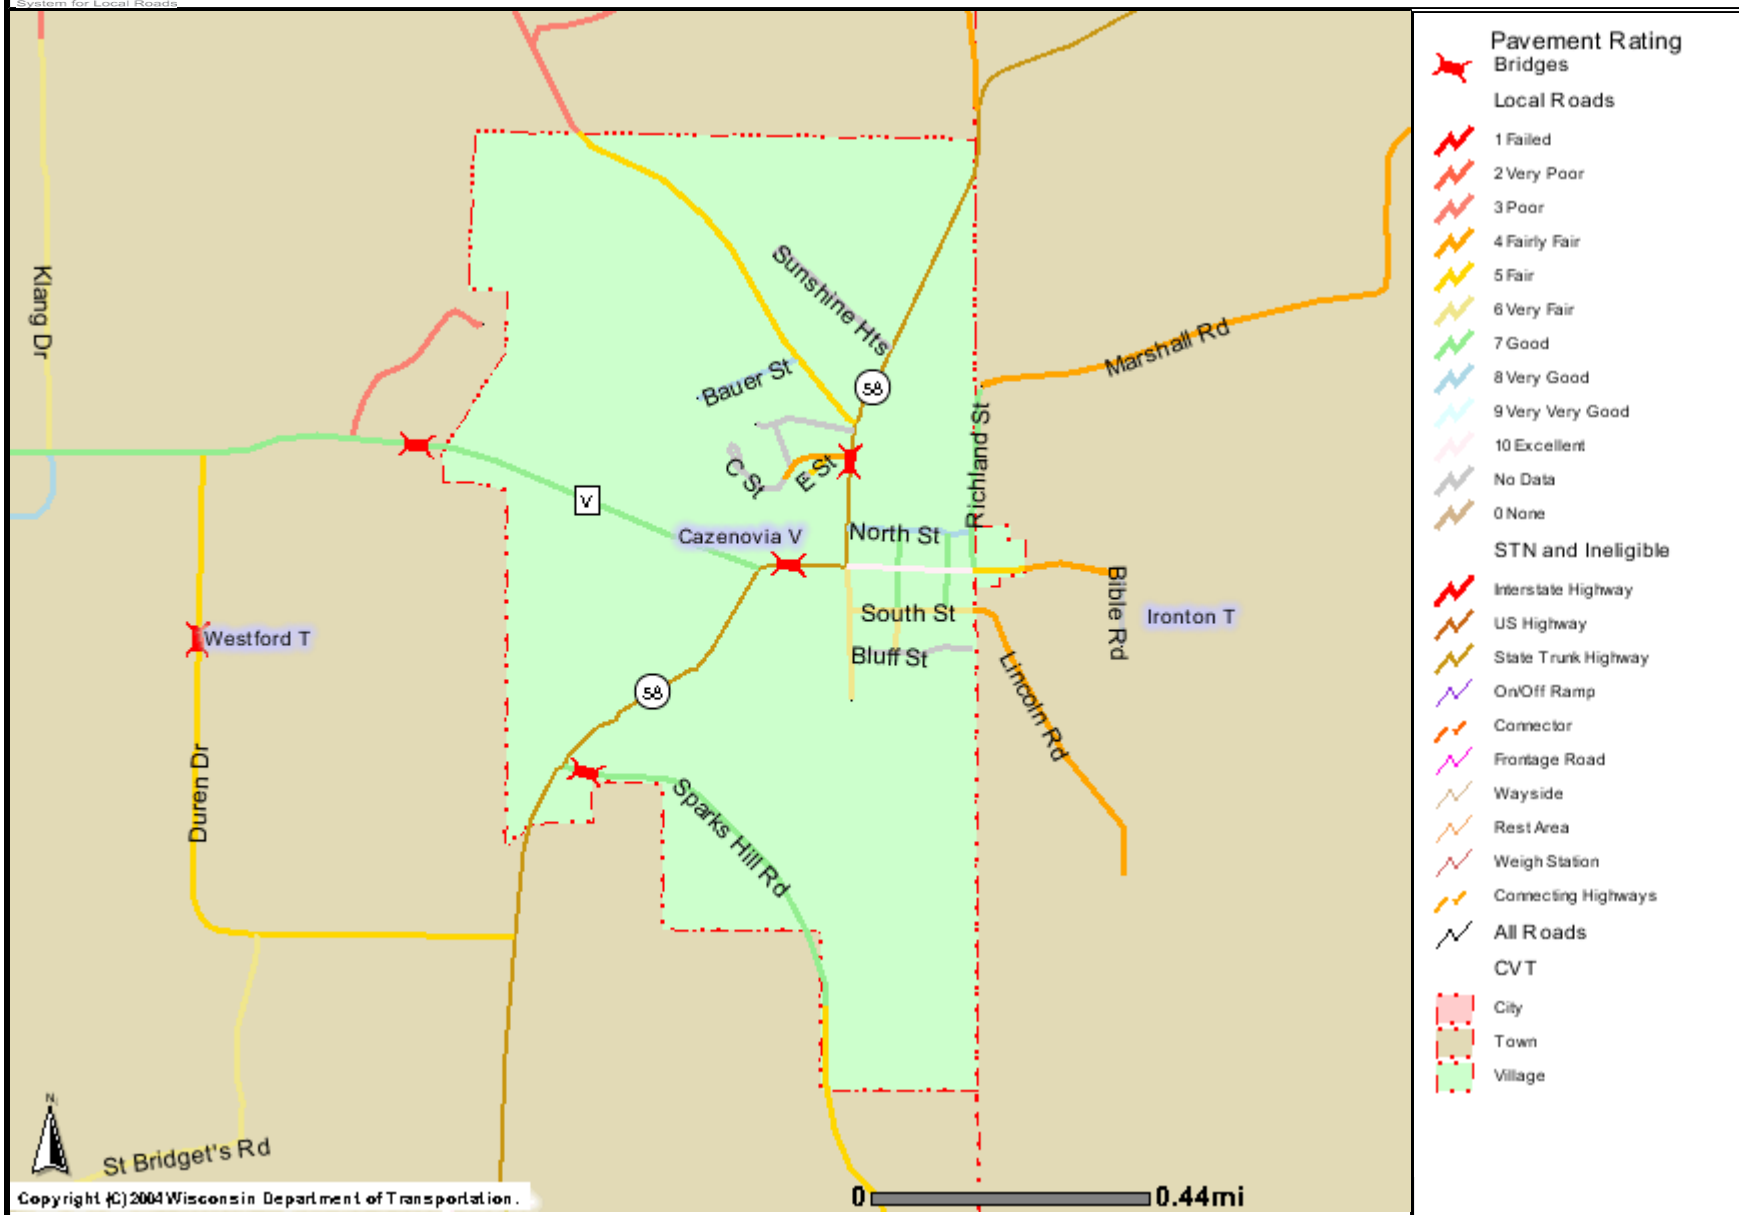

Map 5.3 Pavement Rating - Village of Cazenovia

The information contained in this data set and information produced from this dataset were created for the official use of the Wisconsin Department of Transportation (WisDOT). Any other use while not prohibited, is the sole responsibility of the user. WisDOT expressly disclaims all liability regarding fitness of use of the information for other than official WisDOT business.