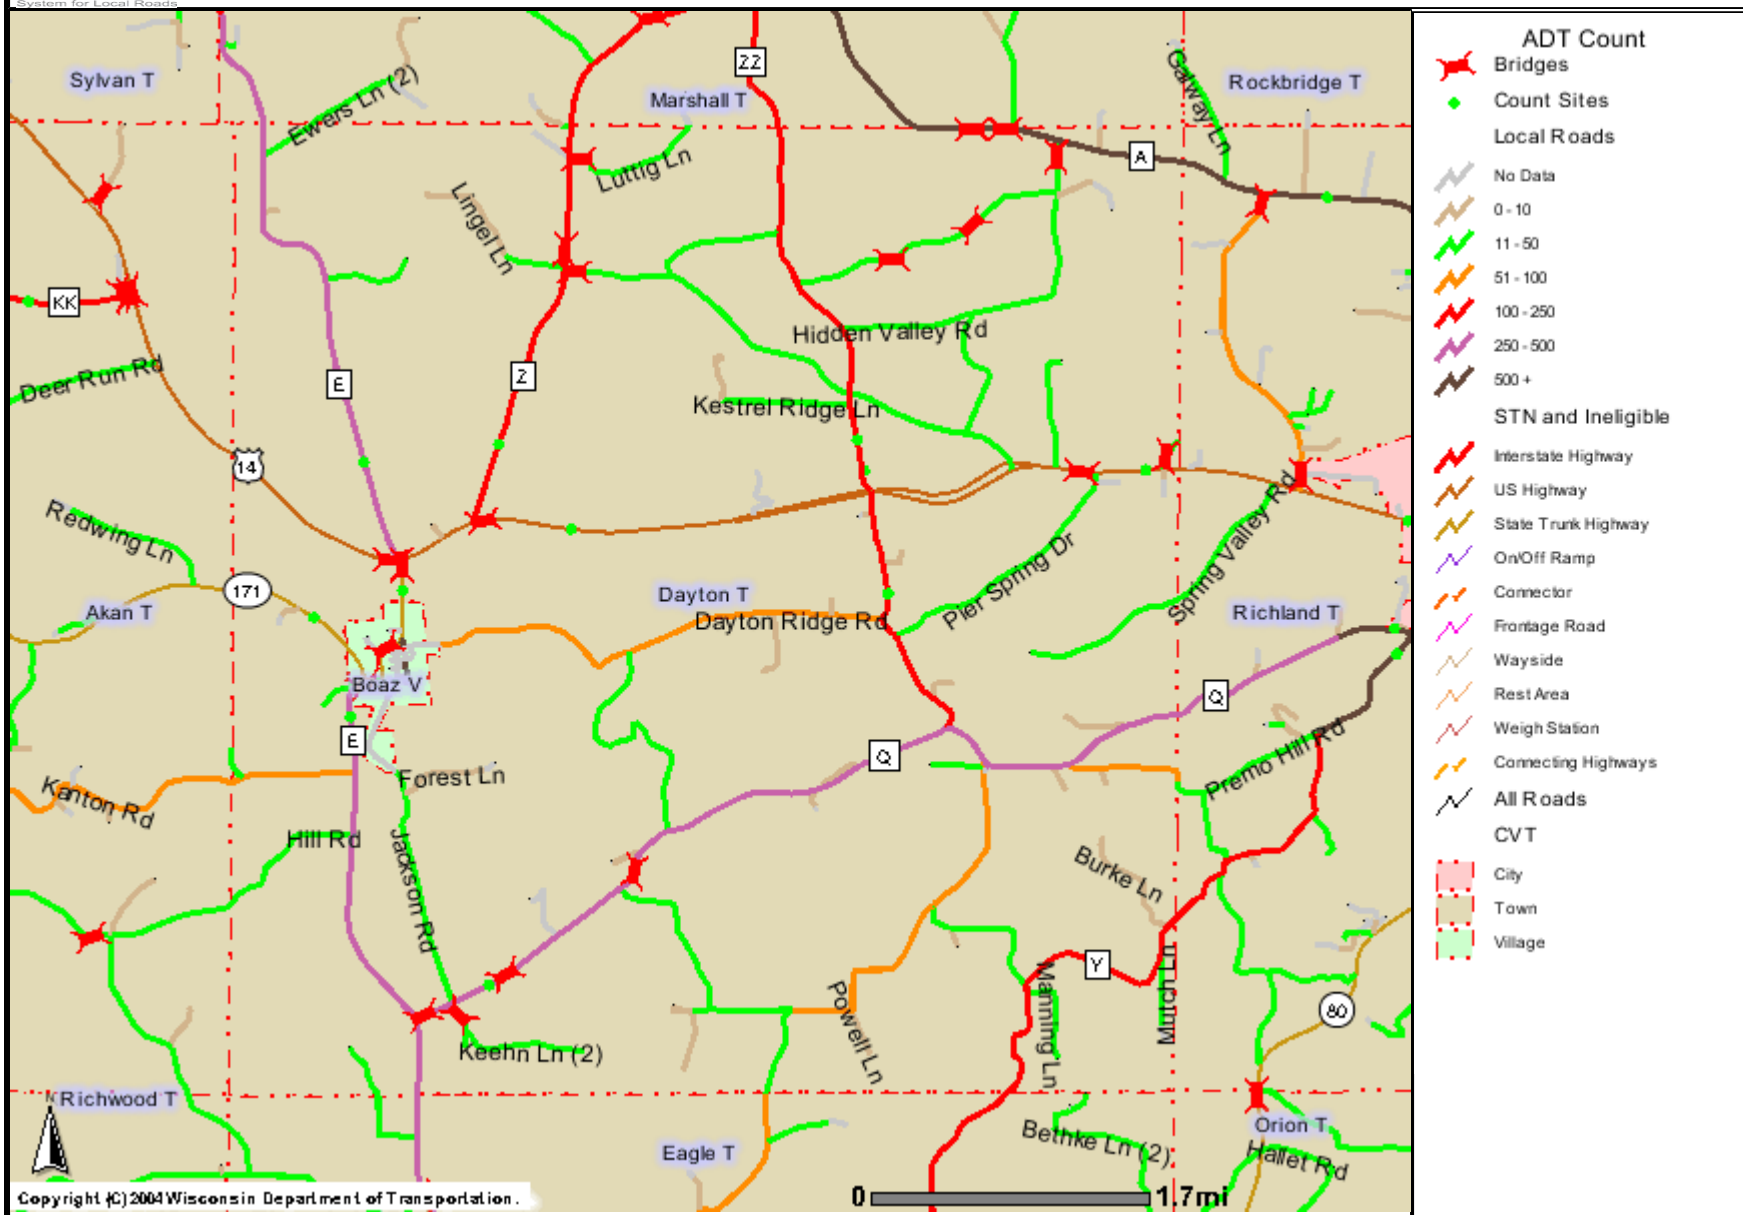

Map 5.2 Average Daily Traffic Map for the Town of Dayton

The information contained in this data set and information produced from this dataset were created for the official use of the Wisconsin Department of Transportation (WisDOT). Any other use while not prohibited, is the sole responsibility of the user. WisDOT expressly disclaims all liability regarding fitness of use of the information for other than official WisDOT business.