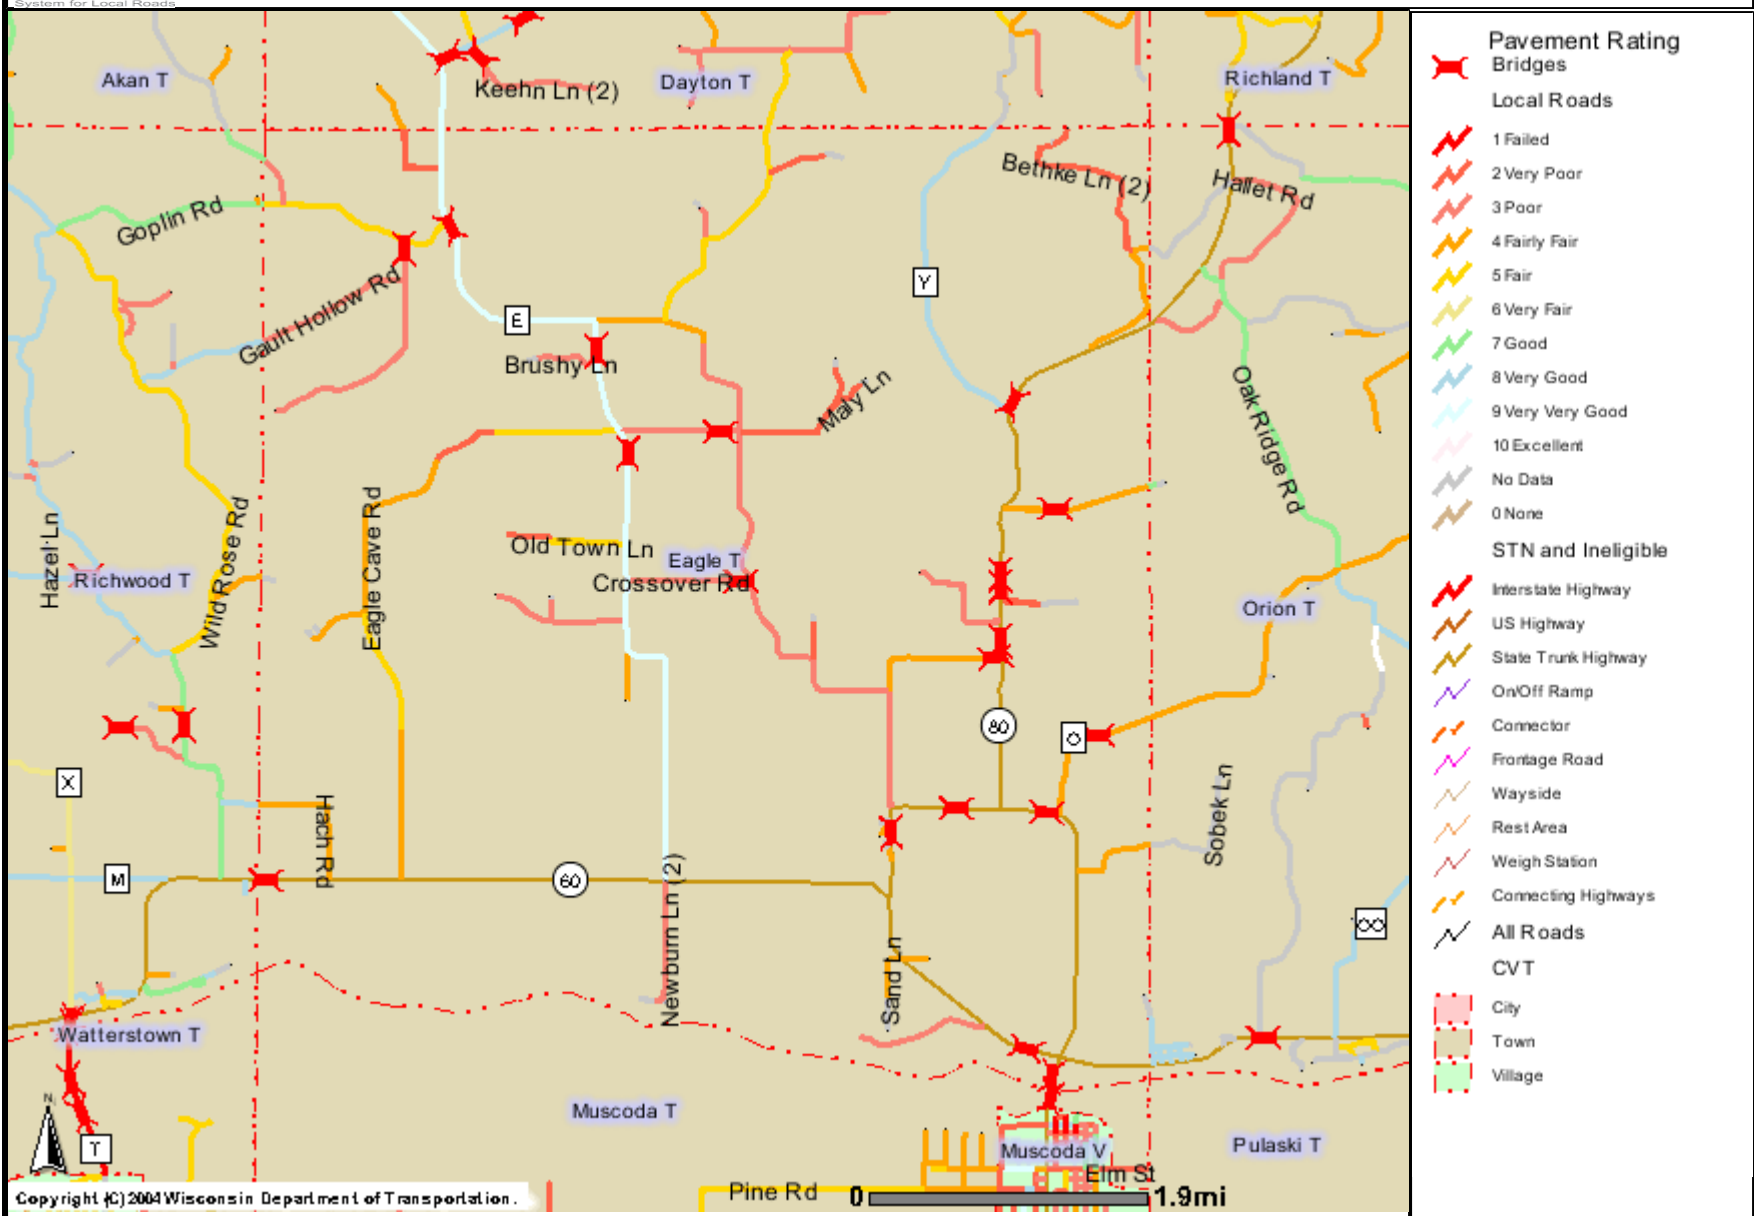

Map 5.3 Pavement Rating Map for the Town of Eagle

The information contained in this data set and information produced from this dataset were created for the official use of the Wisconsin Department of Transportation (WisDOT). Any other use while not prohibited, is the sole responsibility of the user. WisDOT expressly disclaims all liability regarding fitness of use of the information for other than official WisDOT business.