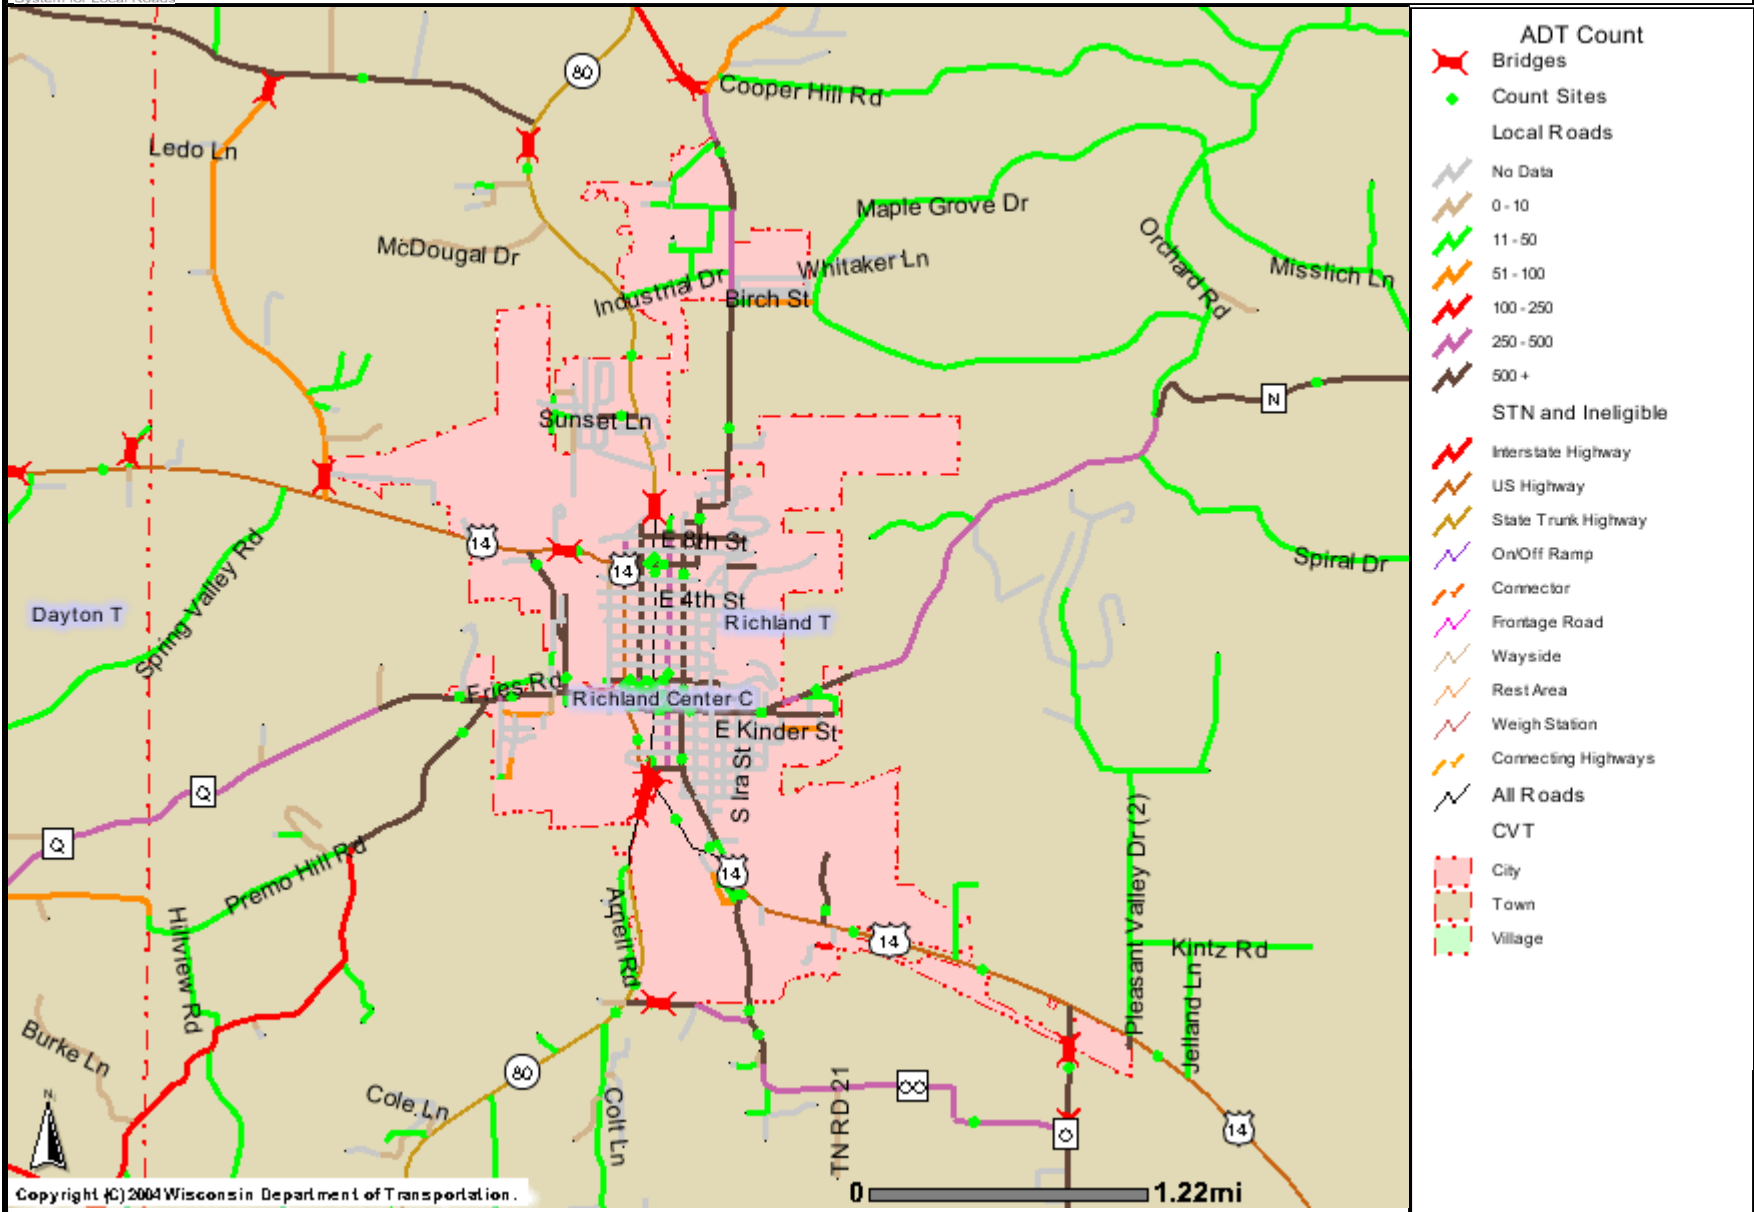

### Map 5.2 Average Daily Traffic Map for the City of Richland Center

The information contained in this data set and information produced from this dataset were created for the official use of the Wisconsin Department of Transportation (WisDOT). Any other use while not prohibited, is the sole responsibility of the user. WisDOT expressly disclaims all liability regarding fitness of use of the information for other than official WisDOT business.