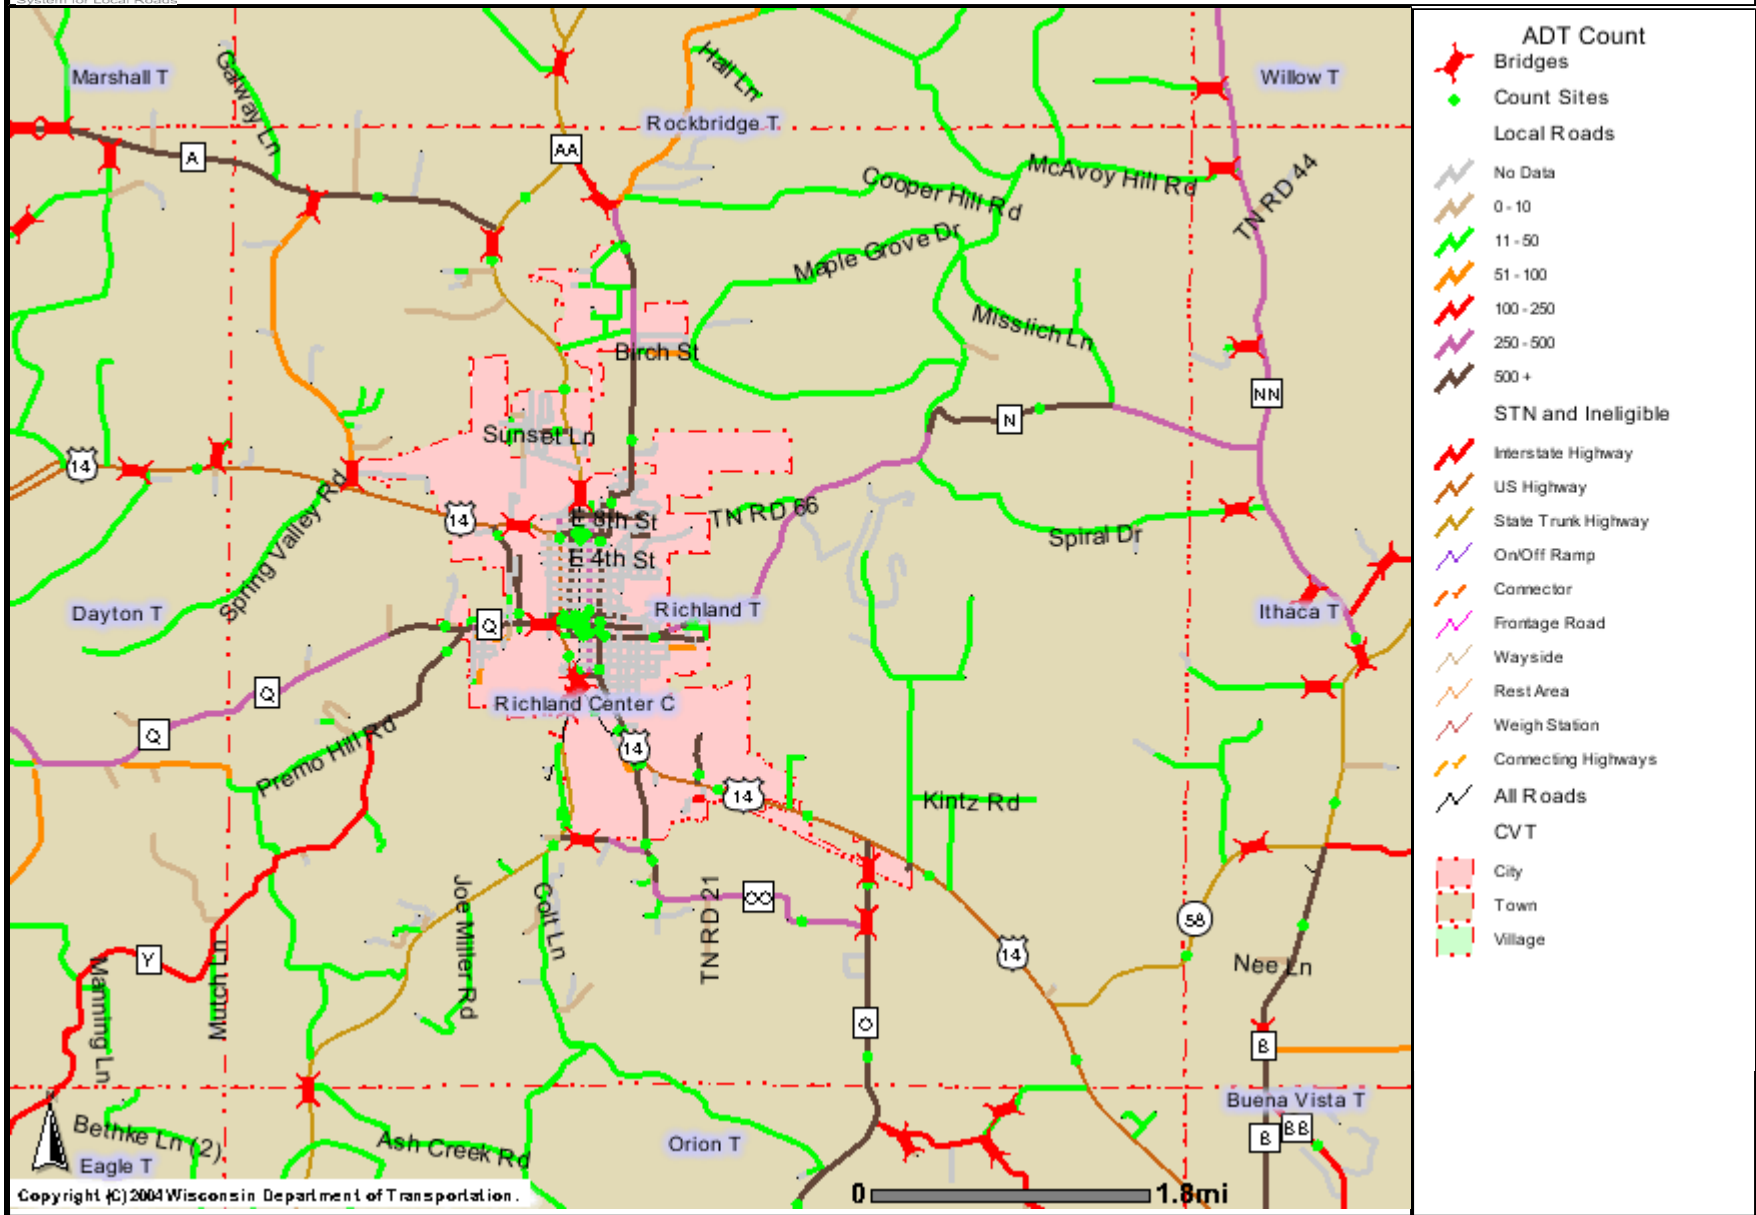

Map 5.2 Average Daily Traffic Map for the Town of Richland

The information contained in this data set and information produced from this dataset were created for the official use of the Wisconsin Department of Transportation (WisDOT). Any other use while not prohibited, is the sole responsibility of the user. WisDOT expressly disclaims all liability regarding fitness of use of the information for other than official WisDOT business.