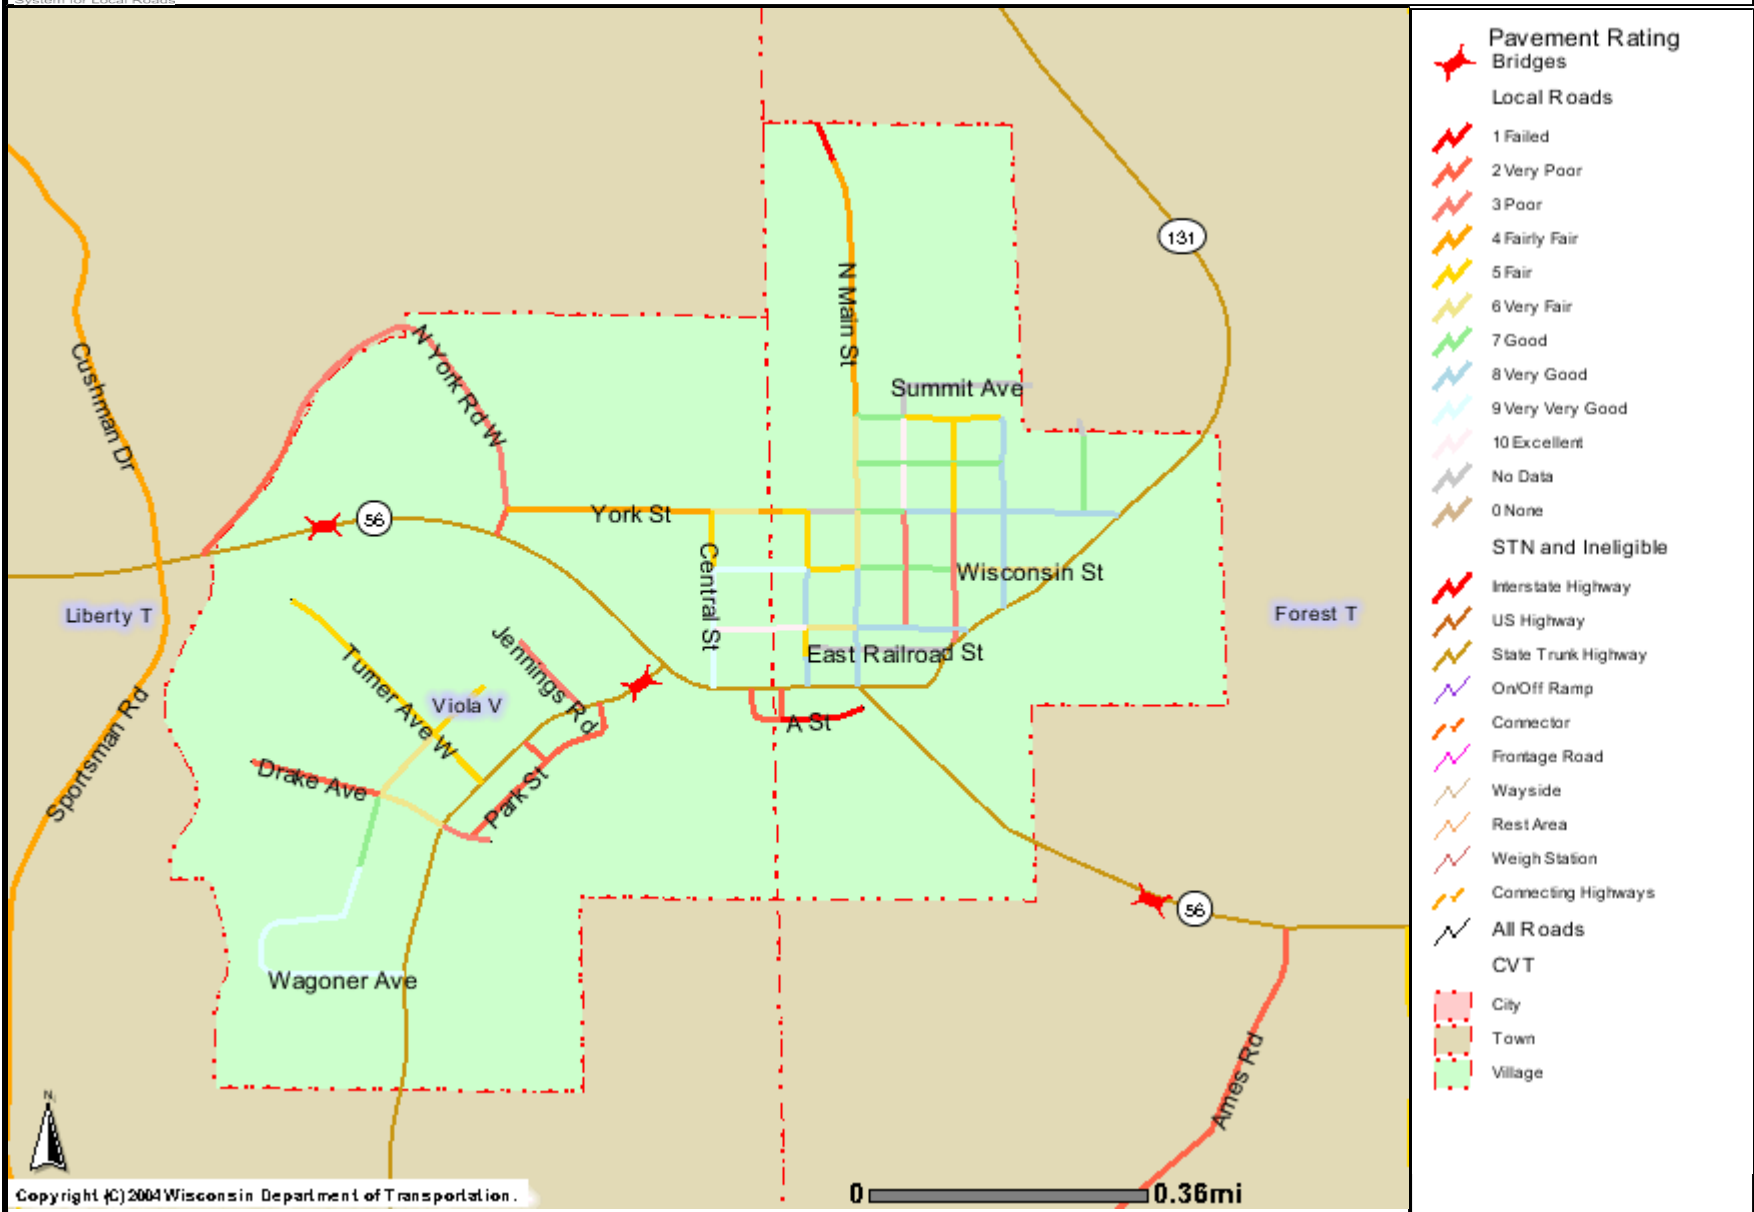

Map 5.3 Pavement Rating - Village of Viola

Copyright (C) 2004 Wisconsin Department of Transportation.

The information contained in this data set and information produced from this dataset were created for the official use of the Wisconsin Department of Transportation (WisDOT). Any other use while not prohibited, is the sole responsibility of the user. WisDOT expressly disclaims all liability regarding fitness of use of the information for other than official WisDOT business.