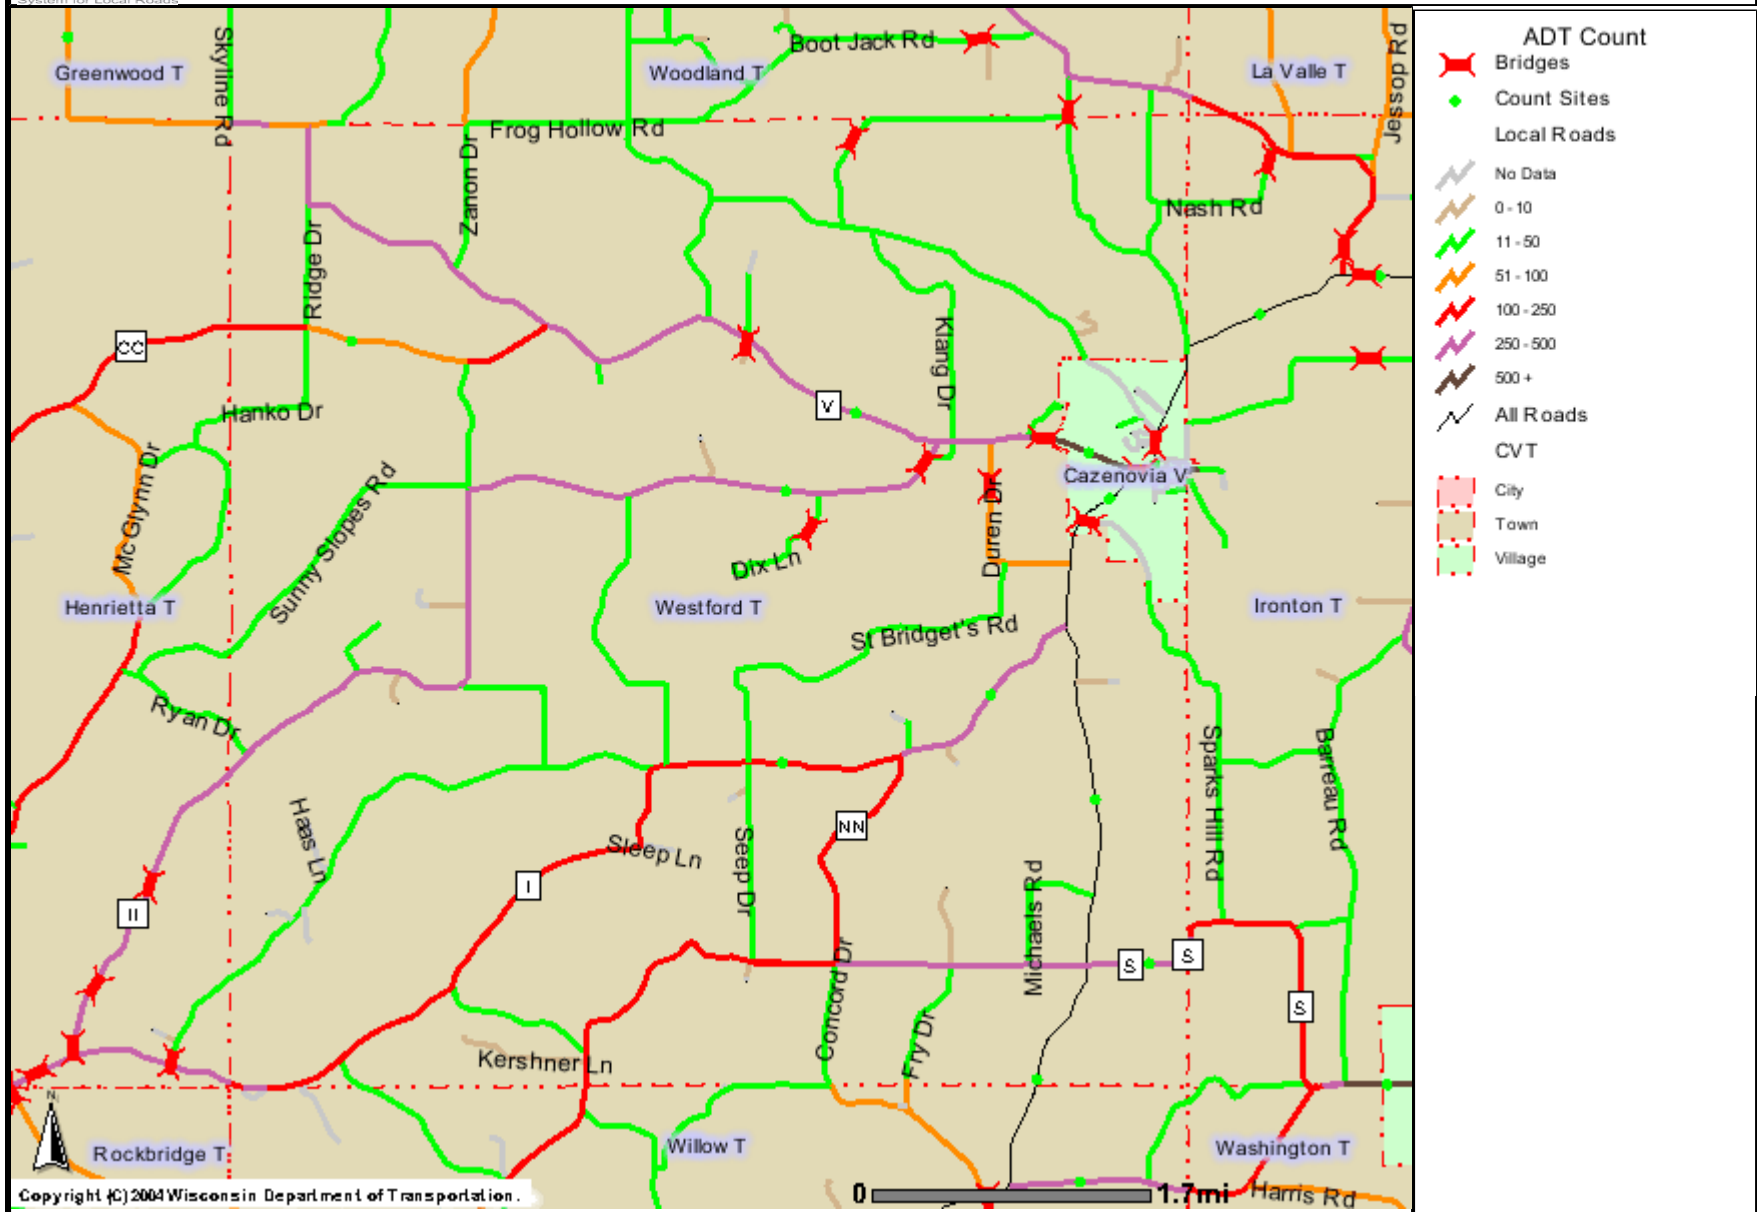

Map 5.2 Average Daily Traffic Map for the Town of Westford

The information contained in this data set and information produced from this dataset were created for the official use of the Wisconsin Department of Transportation (WisDOT). Any other use while not prohibited, is the sole responsibility of the user. WisDOT expressly disclaims all liability regarding fitness of use of the information for other than official WisDOT business.