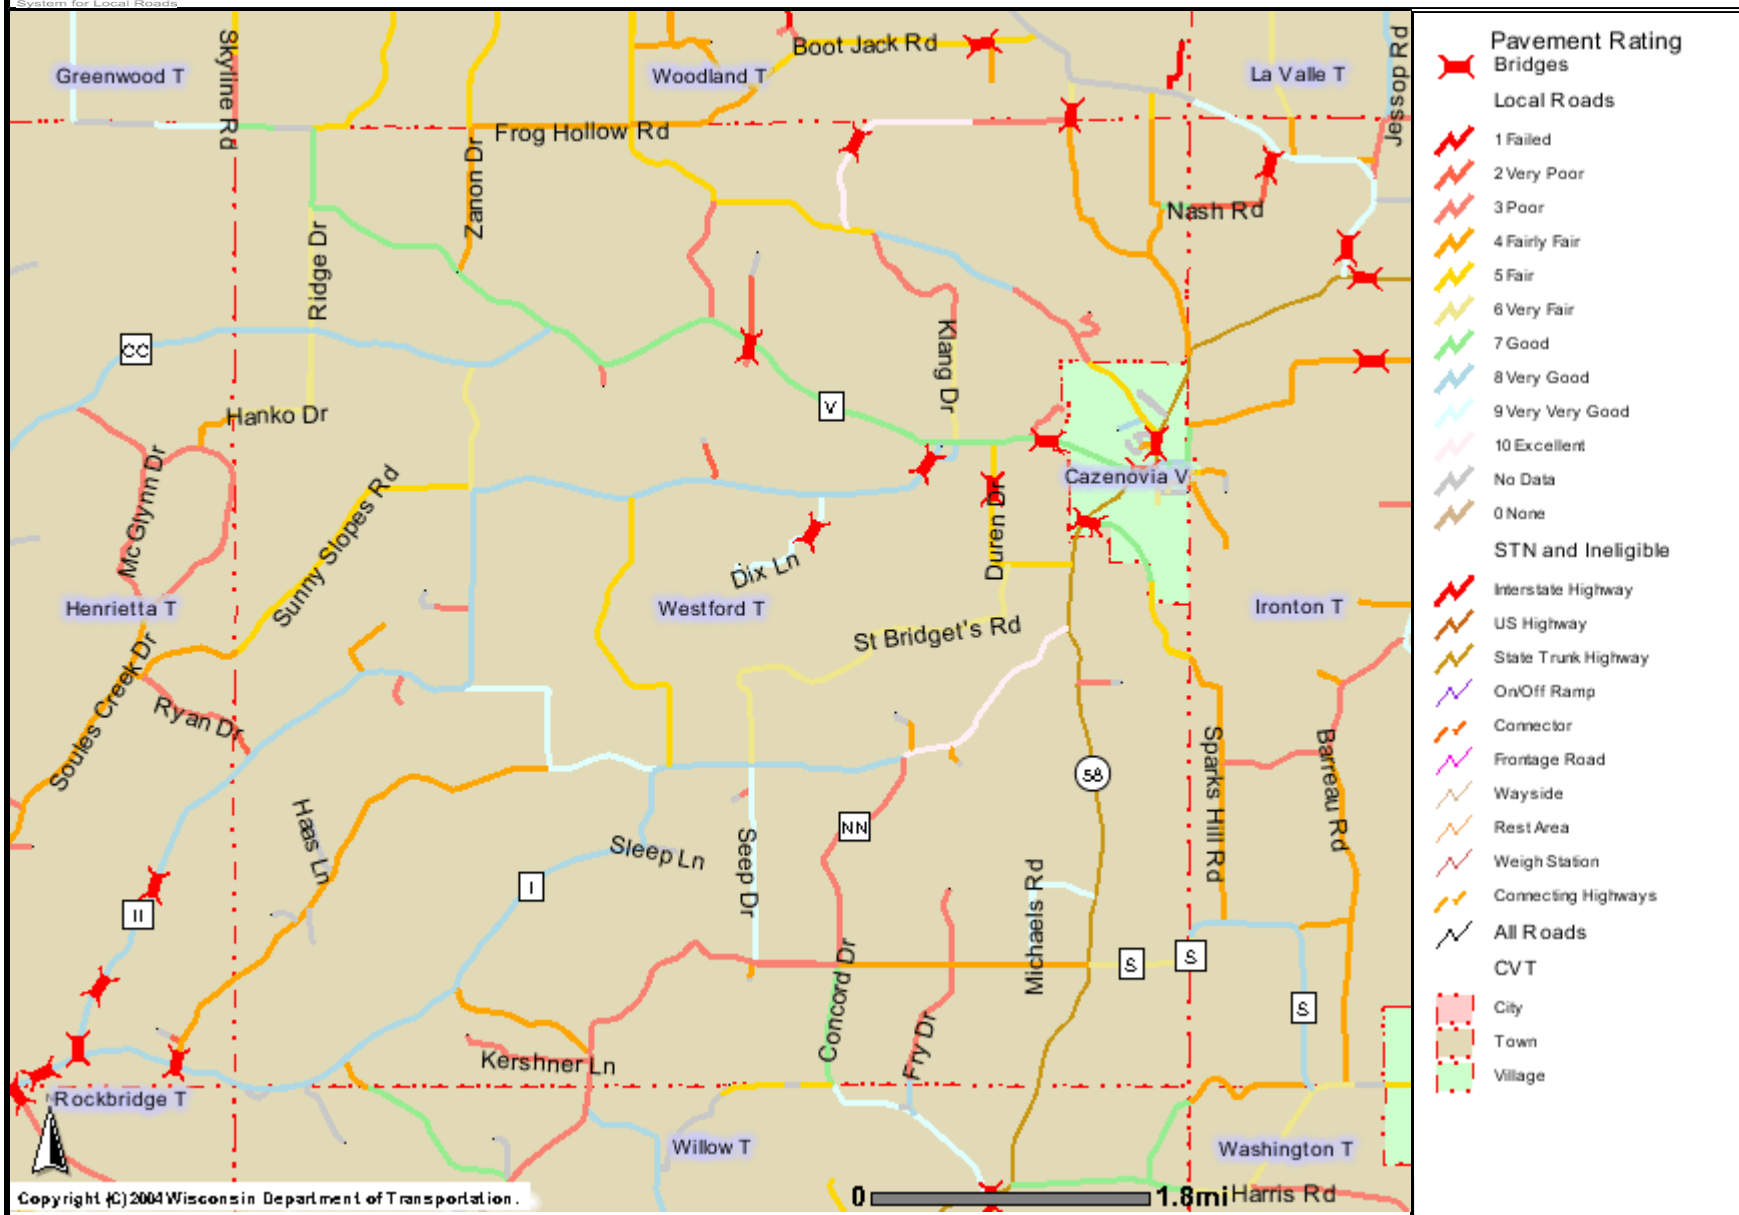

Map 5.3 Pavement Rating Map for the Town of Westford

Copyright (C) 2004 Wisconsin Department of Transportation.

The information contained in this data set and information produced from this dataset were created for the official use of the Wisconsin Department of Transportation (WisDOT). Any other use while not prohibited, is the sole responsibility of the user. WisDOT expressly disclaims all liability regarding fitness of use of the information for other than official WisDOT business.