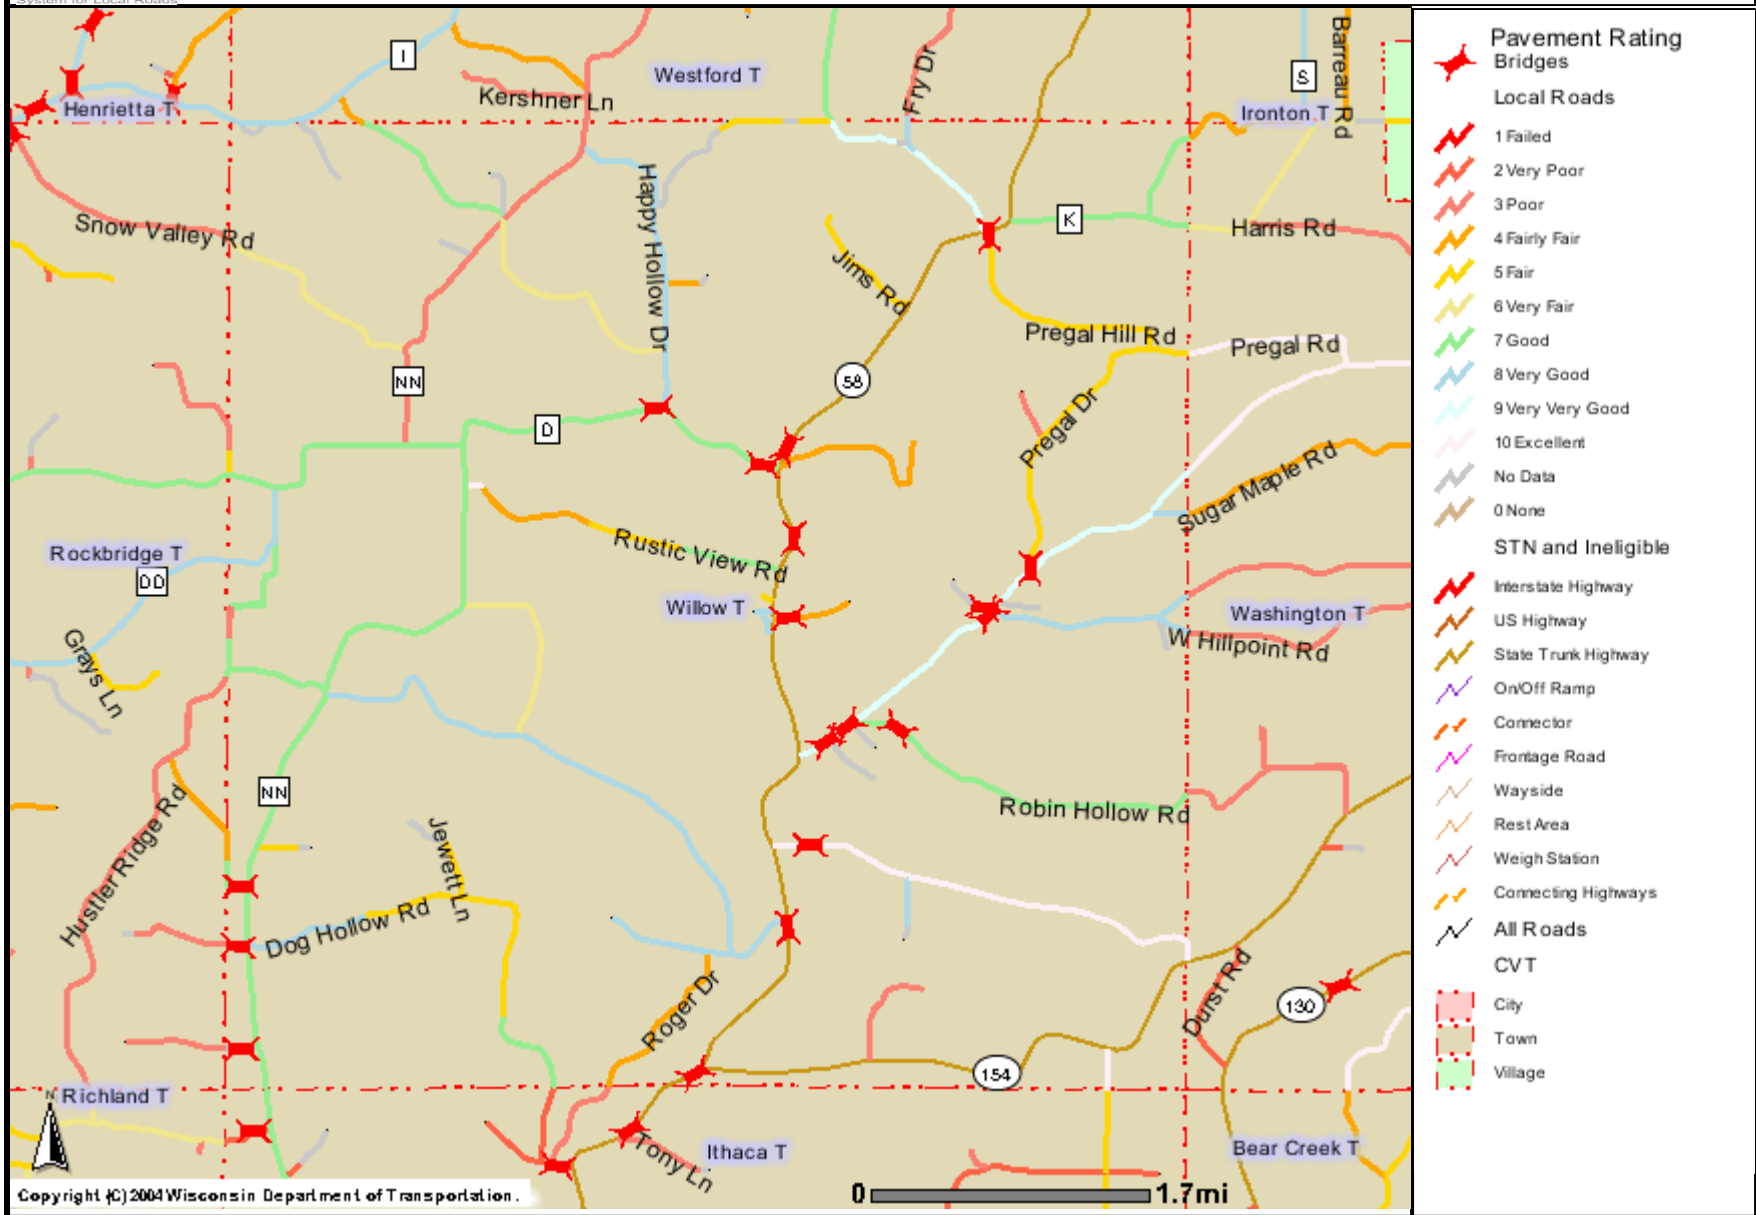

Map 5.3 Pavement Rating Map for the Town of Willow

The information contained in this data set and information produced from this dataset were created for the official use of the Wisconsin Department of Transportation (WisDOT). Any other use while not prohibited, is the sole responsibility of the user. WisDOT expressly disclaims all liability regarding fitness of use of the information for other than official WisDOT business.