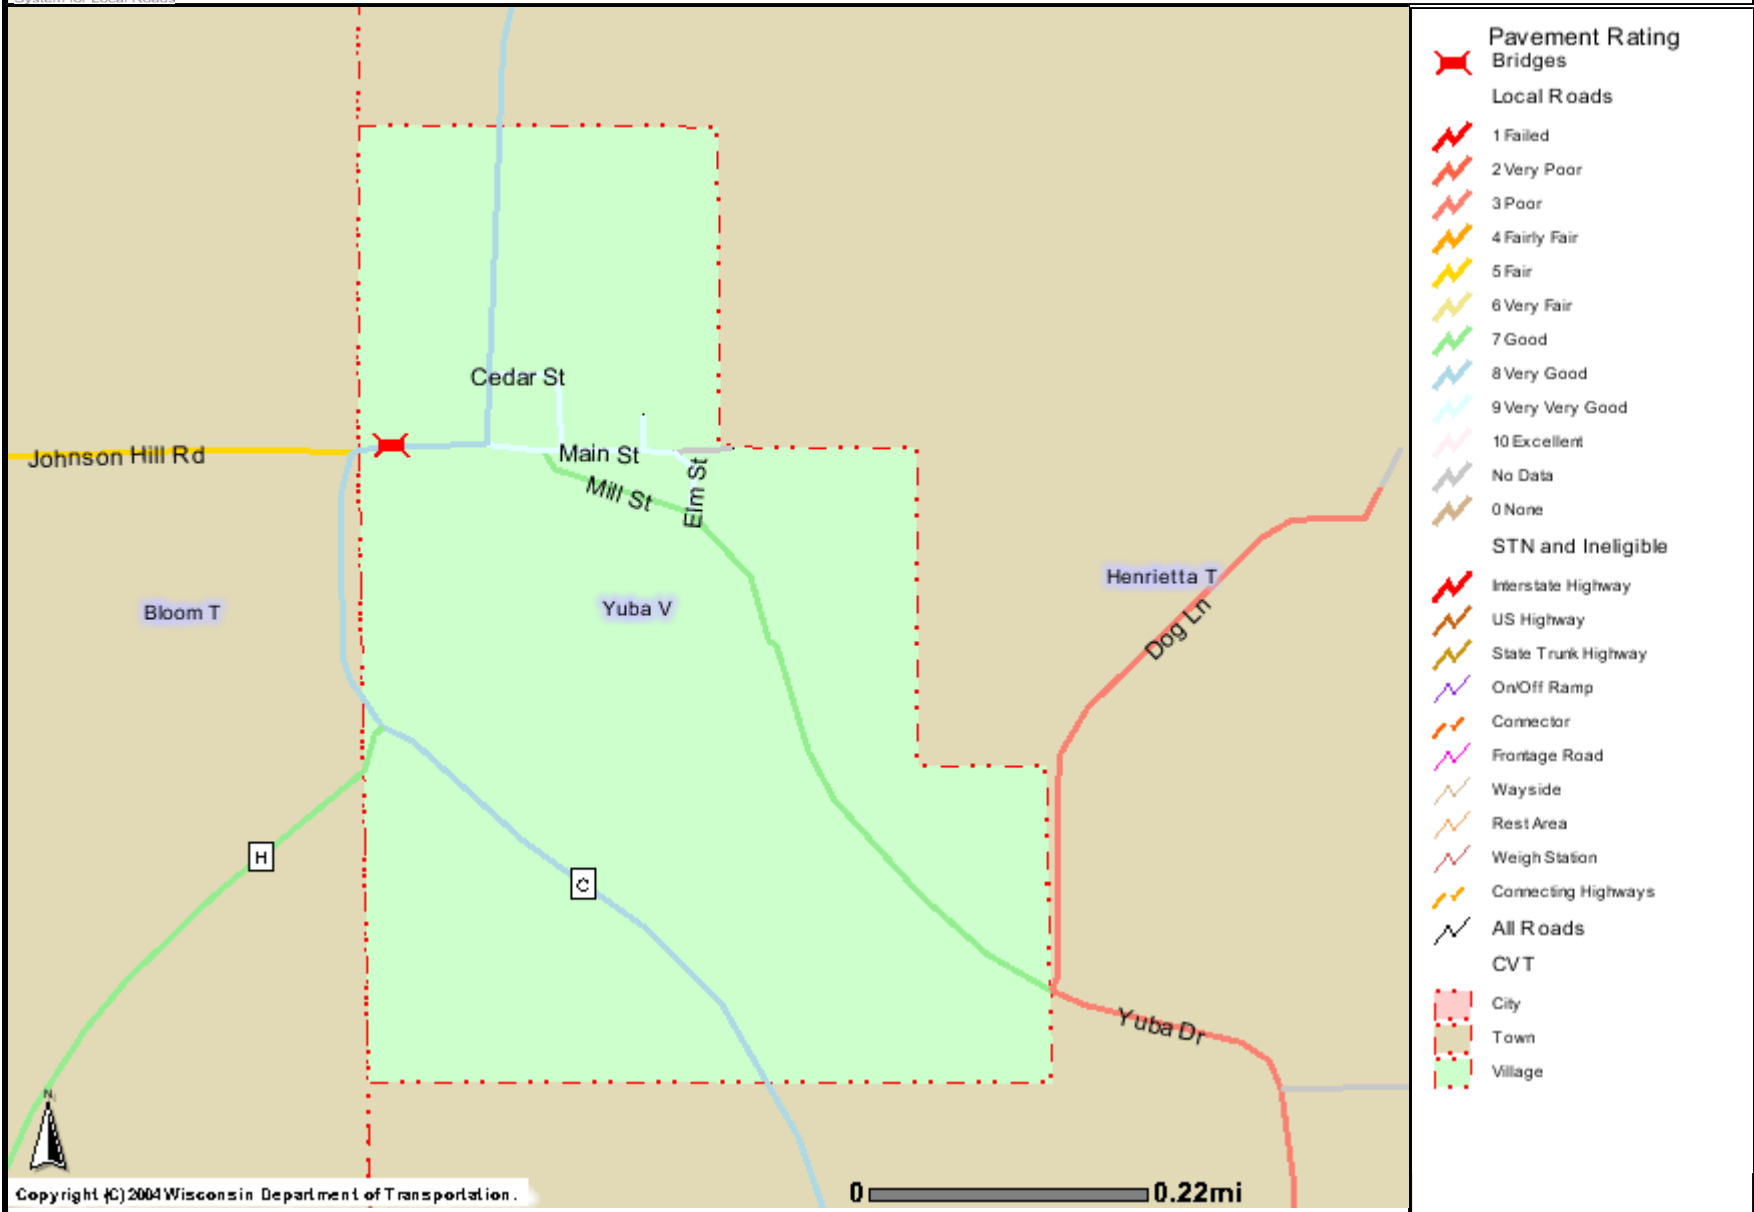

Map 5.3 Pavement Rating - Village of Yuba

Copyright (C) 2004 Wisconsin Department of Transportation.

0 0.22mi

The information contained in this data set and information produced from this dataset were created for the official use of the Wisconsin Department of Transportation (WisDOT). Any other use while not prohibited, is the sole responsibility of the user. WisDOT expressly disclaims all liability regarding fitness of use of the information for other than official WisDOT business.