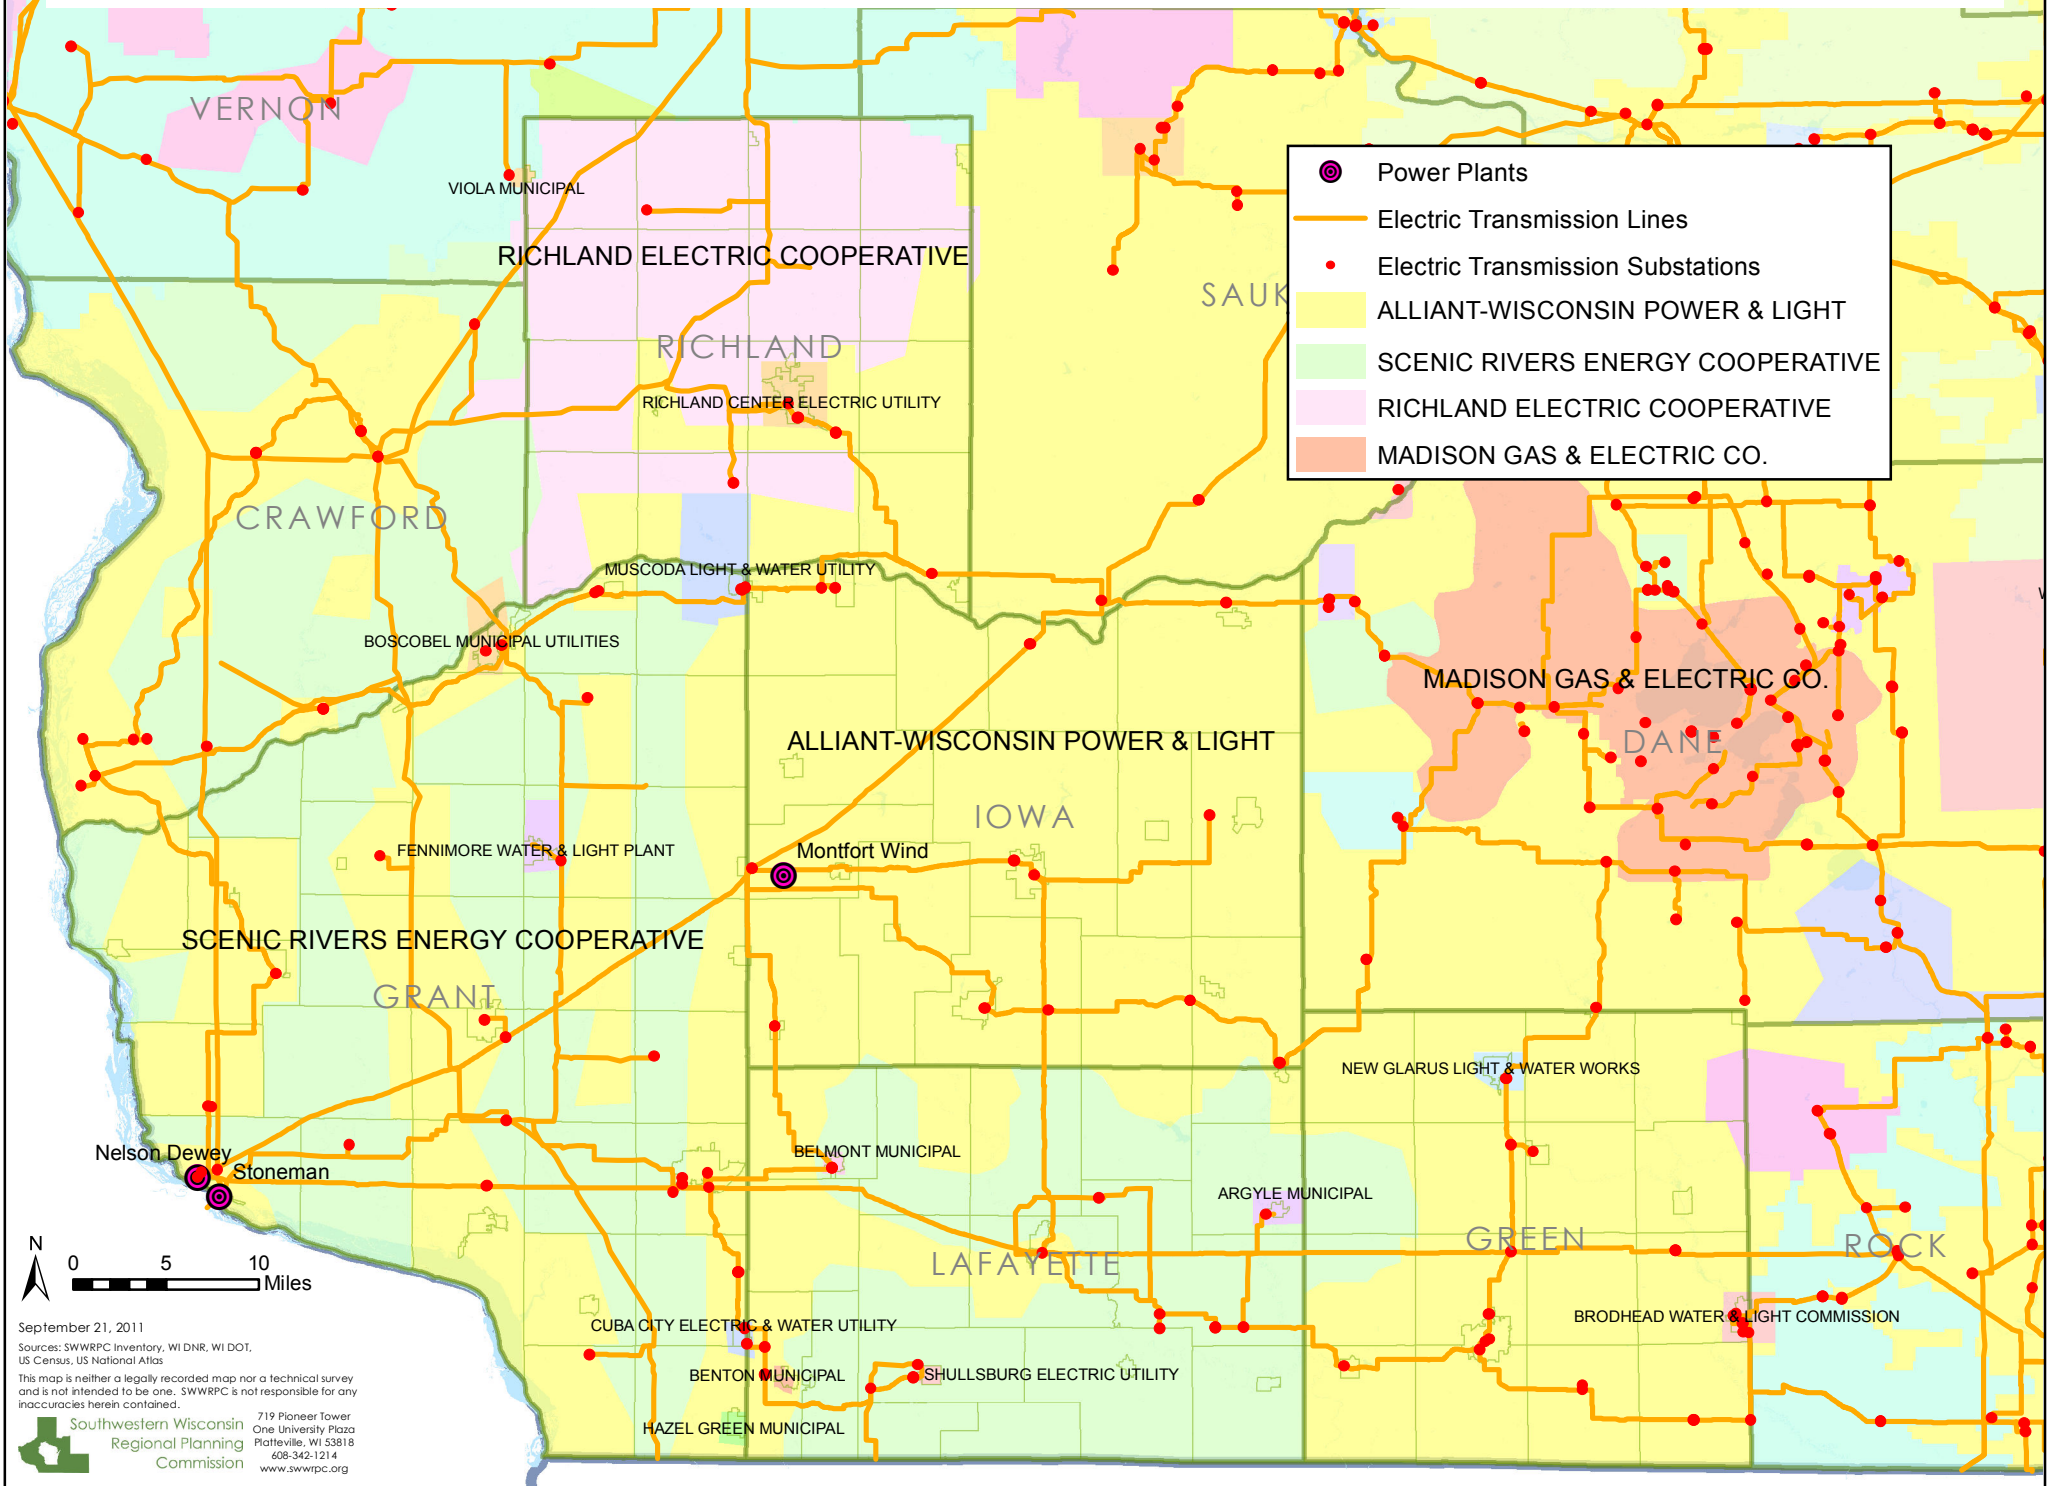

Map 2.3: Power Generation and Transmission in Southwestern Wisconsin

September 21, 2011
 Sources: SSWRPC Inventory, WI DNR, WI DOT, US Census, US National Atlas
 This map is neither a legally recorded map nor a technical survey and is not intended to be one. SSWRPC is not responsible for any inaccuracies herein contained.