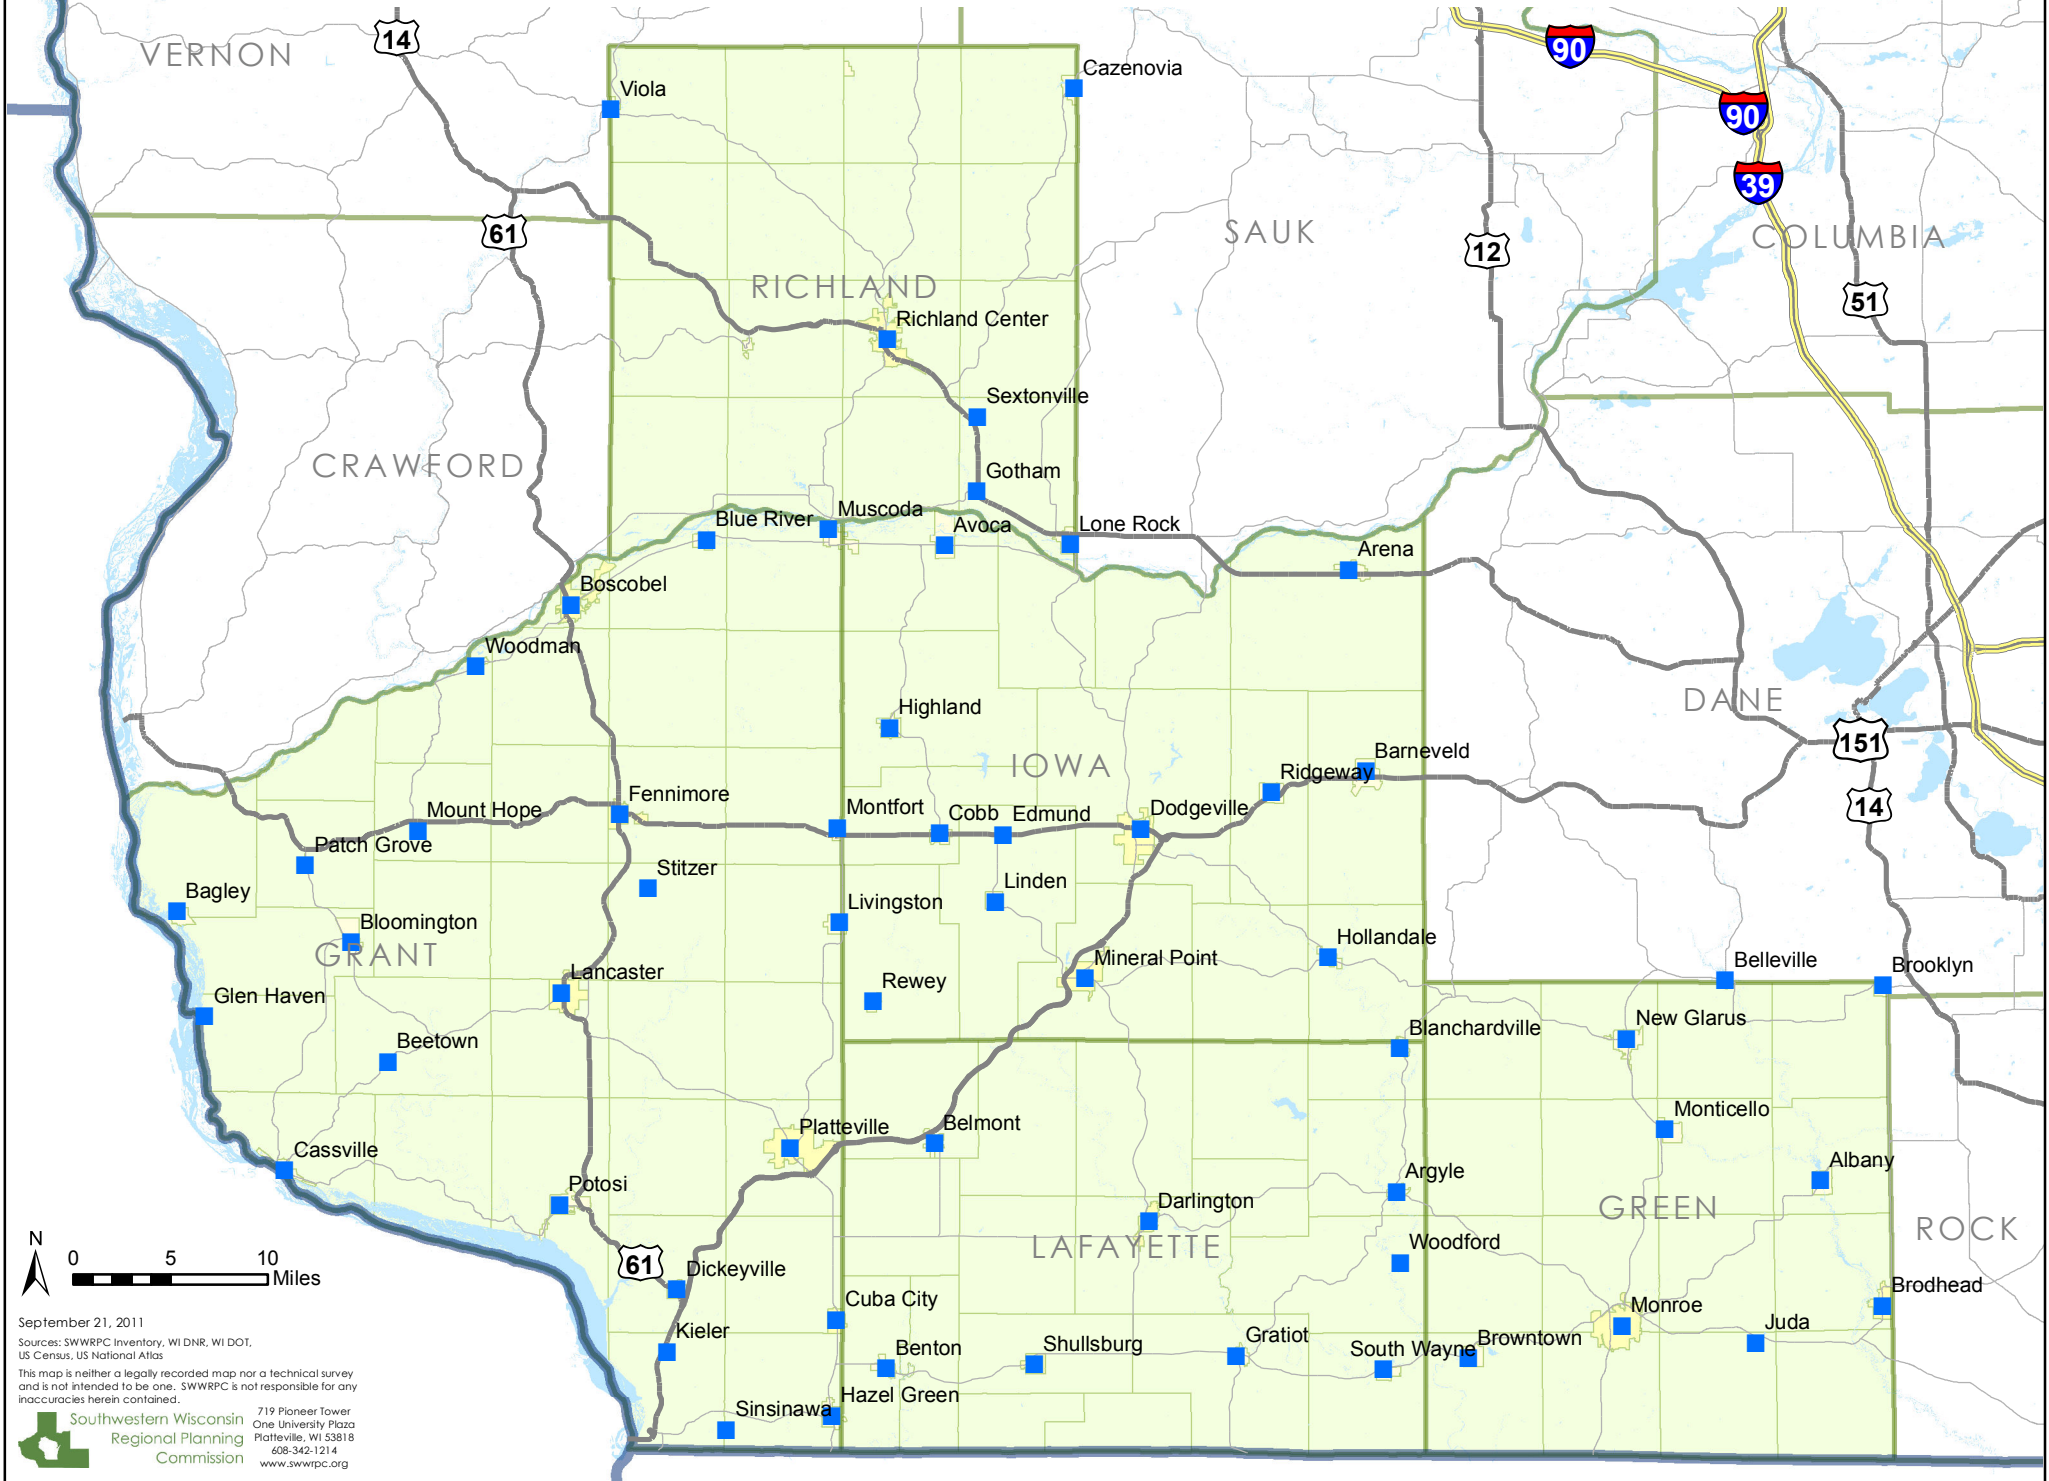

Map 2.4: Post Offices in the Southwestern Wisconsin Region

September 21, 2011
 Sources: SWWRPC Inventory, WI DNR, WI DOT, US Census, US National Atlas
 This map is neither a legally recorded map nor a technical survey and is not intended to be one. SWWRPC is not responsible for any inaccuracies herein contained.

Southwestern Wisconsin Regional Planning Commission
 719 Pioneer Tower
 One University Plaza
 Platteville, WI 53818
 608-342-1214
 www.swwrpc.org