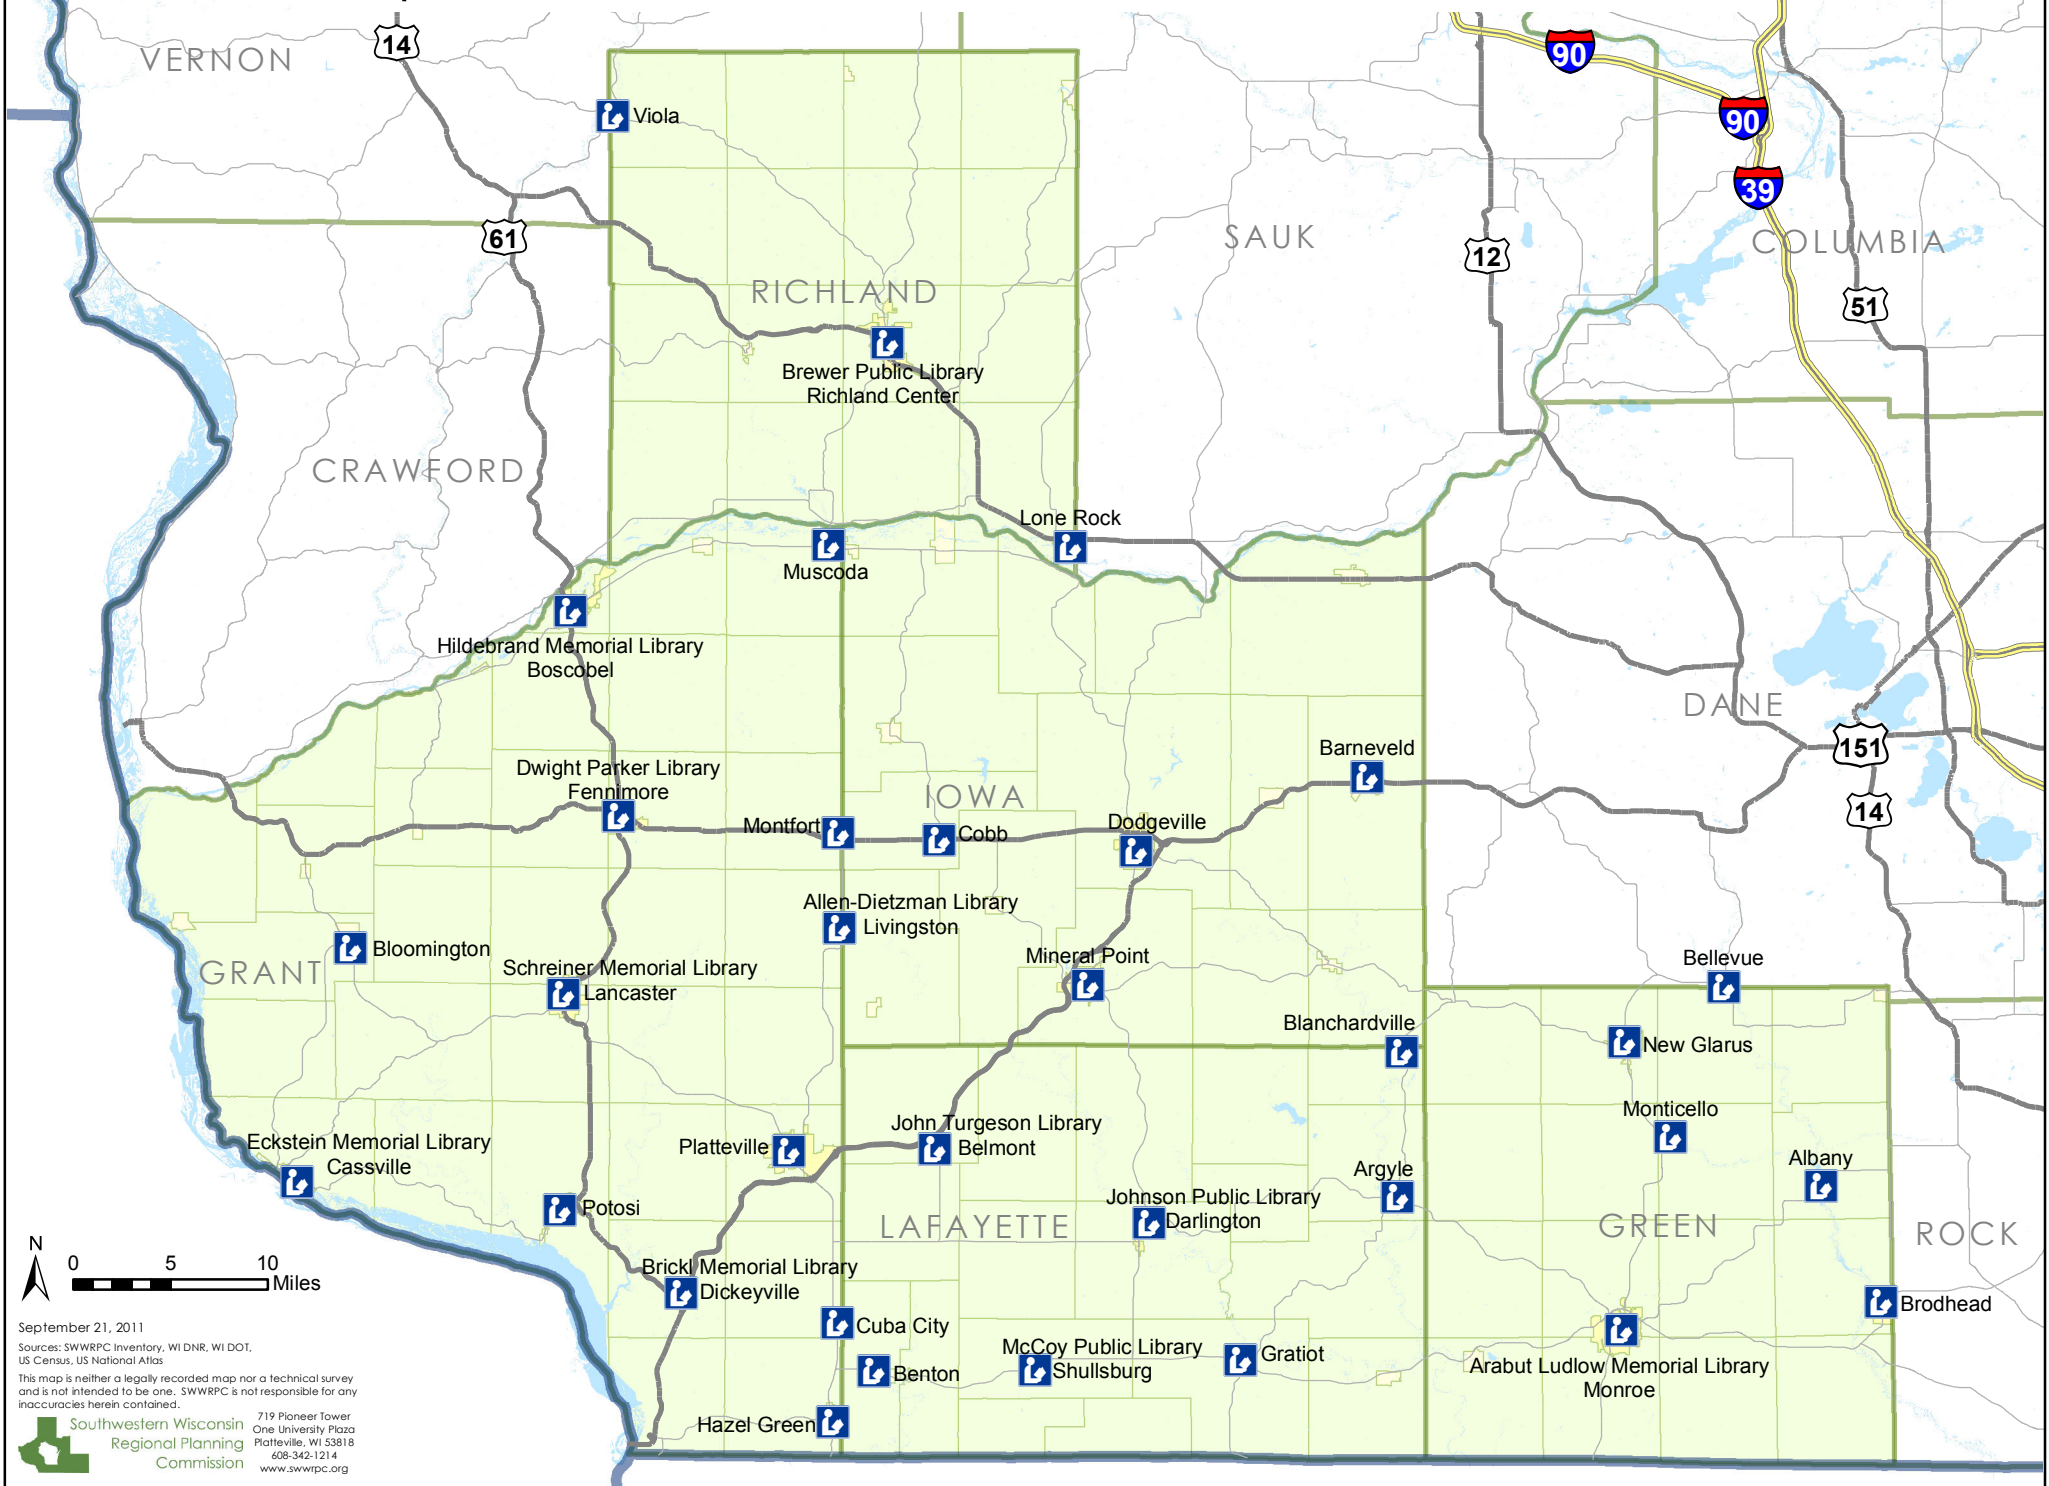

# Map 2.6: Public Libraries in Southwestern Wisconsin

September 21, 2011  
 Sources: SWWRPC Inventory, WI DNR, WI DOT, US Census, US National Atlas  
 This map is neither a legally recorded map nor a technical survey and is not intended to be one. SWWRPC is not responsible for any inaccuracies herein contained.

Southwestern Wisconsin Regional Planning Commission  
 719 Pioneer Tower  
 One University Plaza  
 Platteville, WI 53818  
 608-342-1214  
 www.swwrpc.org