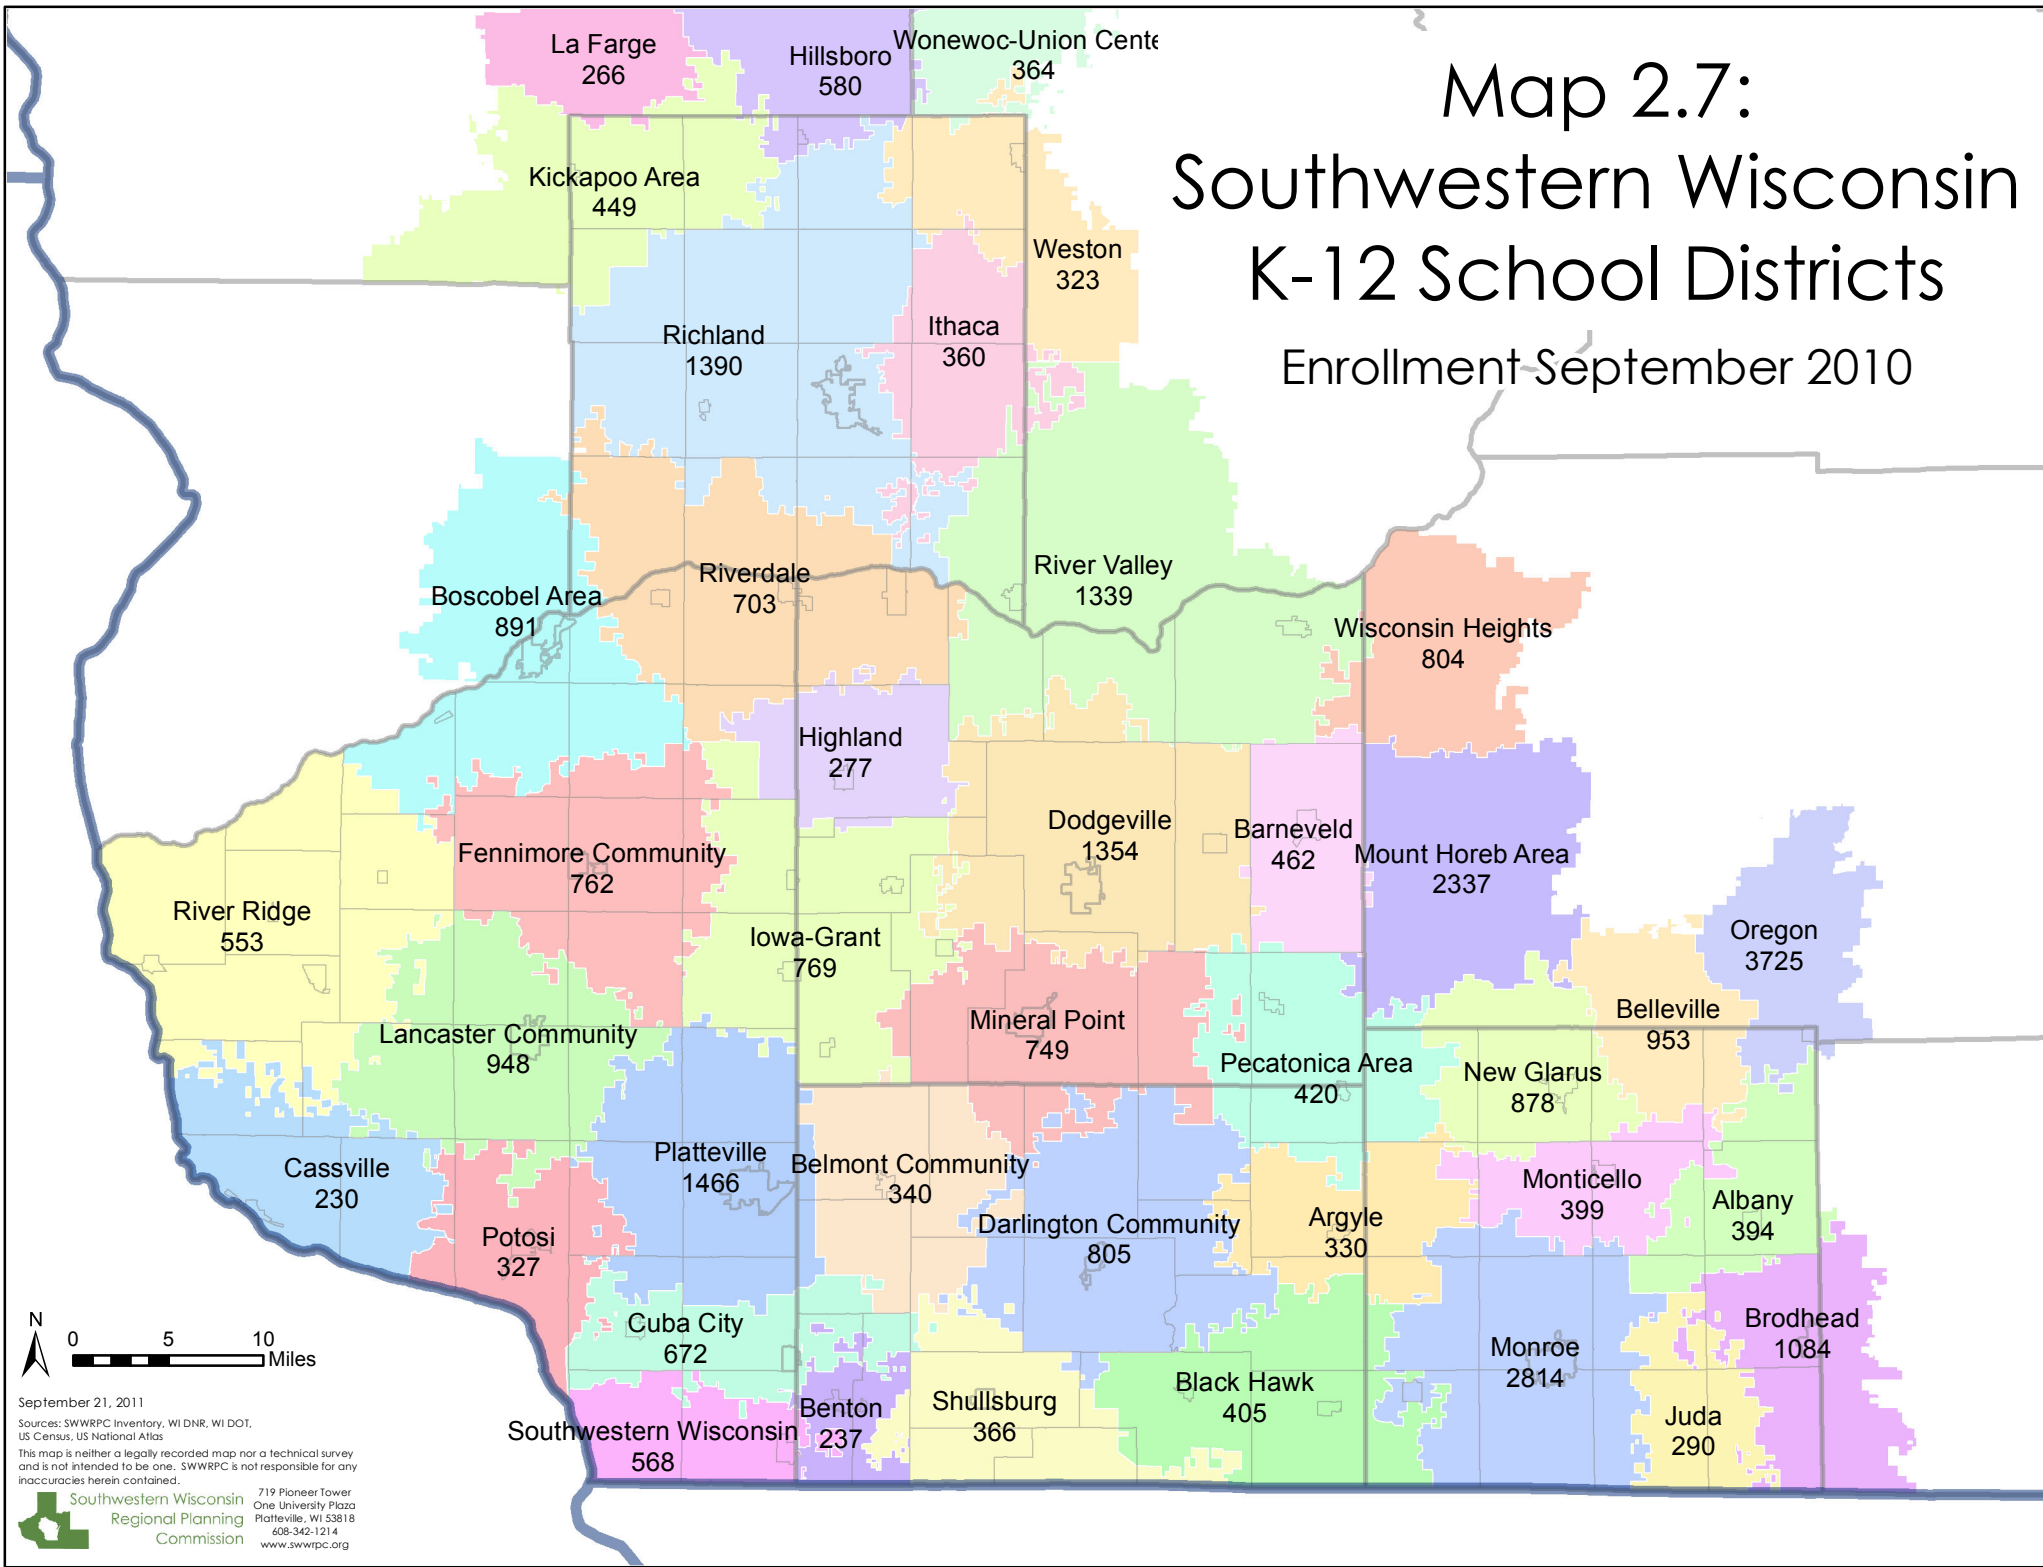

Map 2.7: Southwestern Wisconsin K-12 School Districts Enrollment-September 2010

September 21, 2011
 Sources: SWWRPC Inventory, WI DNR, WI DOT, US Census, US National Atlas
 This map is neither a legally recorded map nor a technical survey and is not intended to be one. SWWRPC is not responsible for any inaccuracies herein contained.

Southwestern Wisconsin Regional Planning Commission
 719 Pioneer Tower
 One University Plaza
 Platteville, WI 53818
 608-342-1214
 www.swwrpc.org