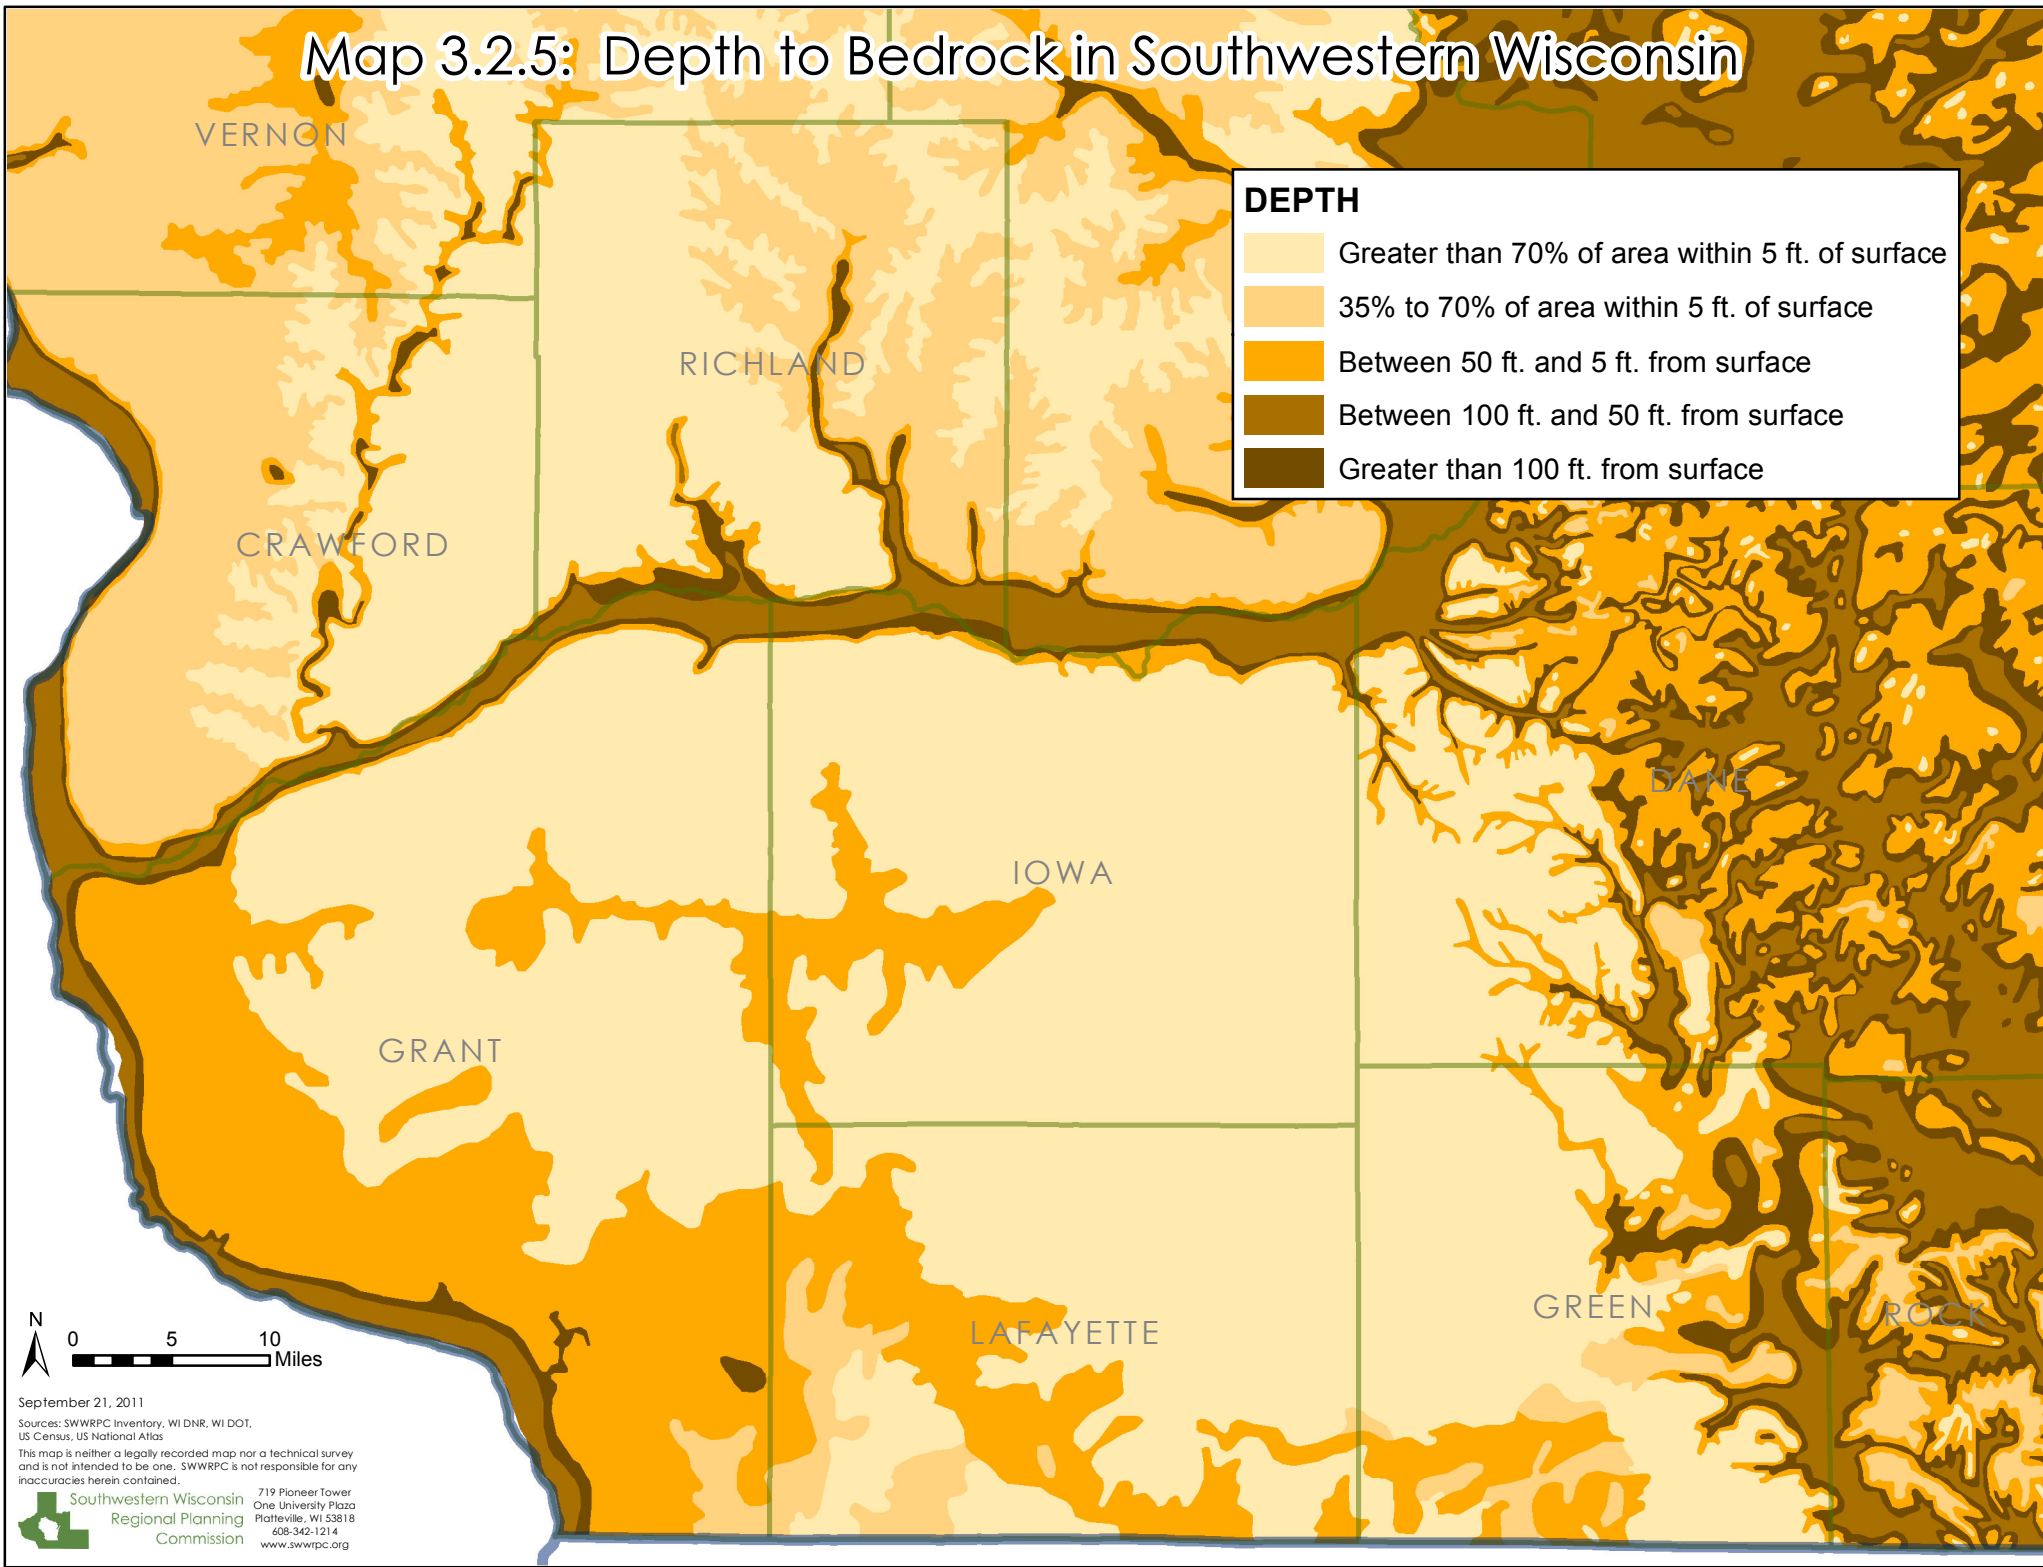

# Map 3.2.5: Depth to Bedrock in Southwestern Wisconsin

September 21, 2011  
Sources: SWWRPC Inventory, WI DNR, WI DOT, US Census, US National Atlas  
This map is neither a legally recorded map nor a technical survey and is not intended to be one. SWWRPC is not responsible for any inaccuracies herein contained.