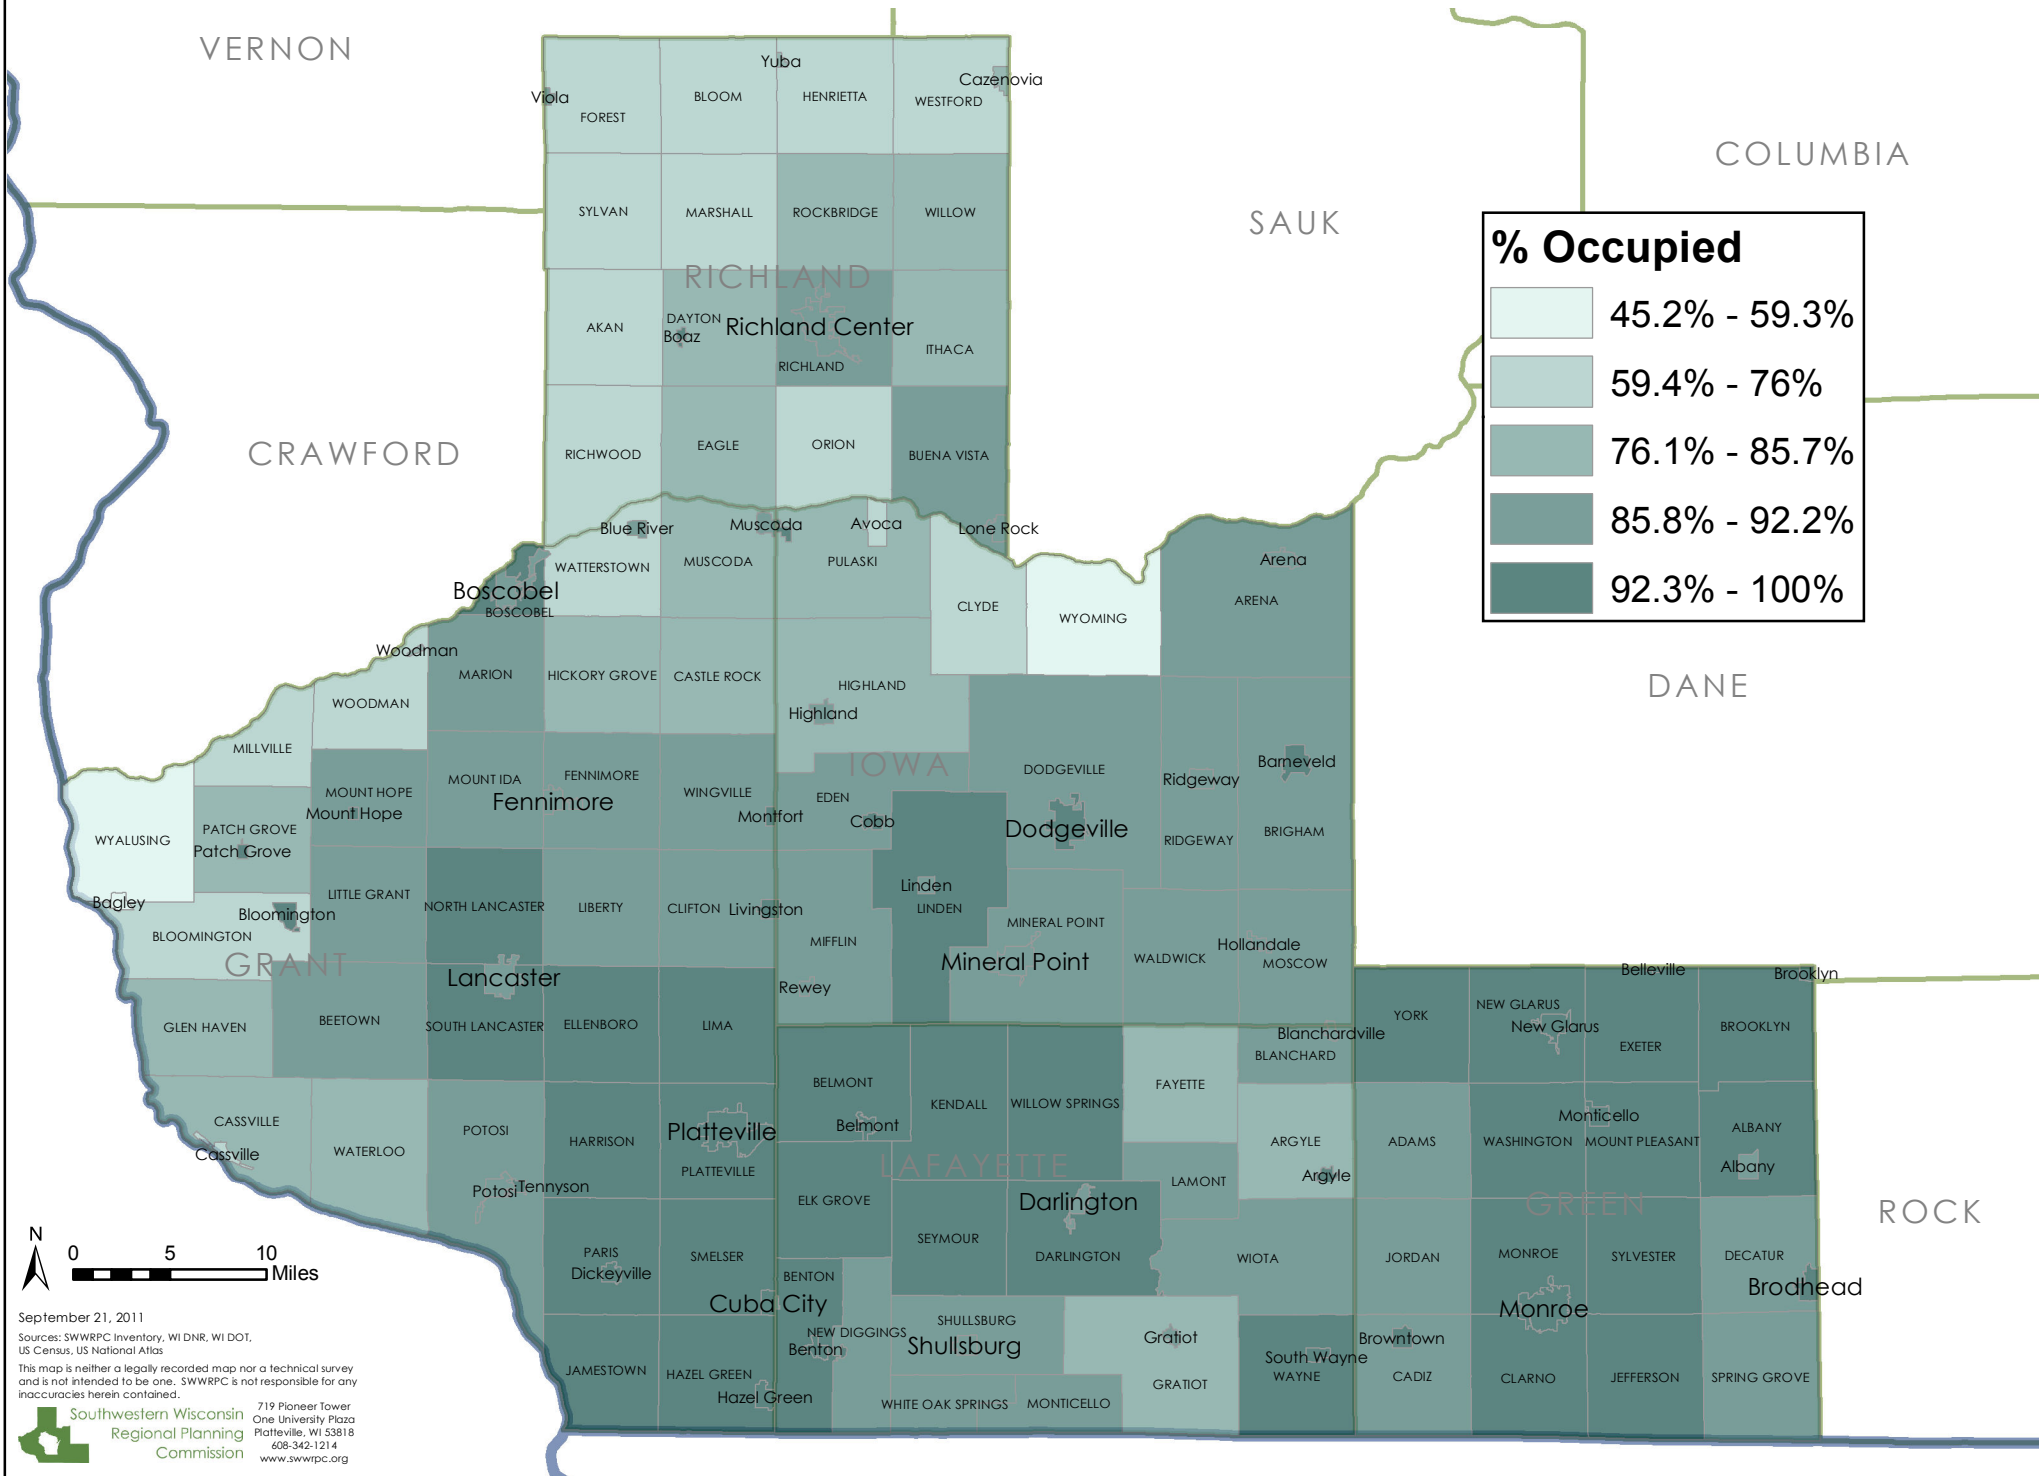

Map 4.1: Occupied Housing 2010

September 21, 2011
 Sources: SWWRPC Inventory, WI DNR, WI DOT, US Census, US National Atlas
 This map is neither a legally recorded map nor a technical survey and is not intended to be one. SWWRPC is not responsible for any inaccuracies herein contained.

Southwestern Wisconsin Regional Planning Commission
 719 Pioneer Tower
 One University Plaza
 Platteville, WI 53818
 608-342-1214
 www.swwrpc.org