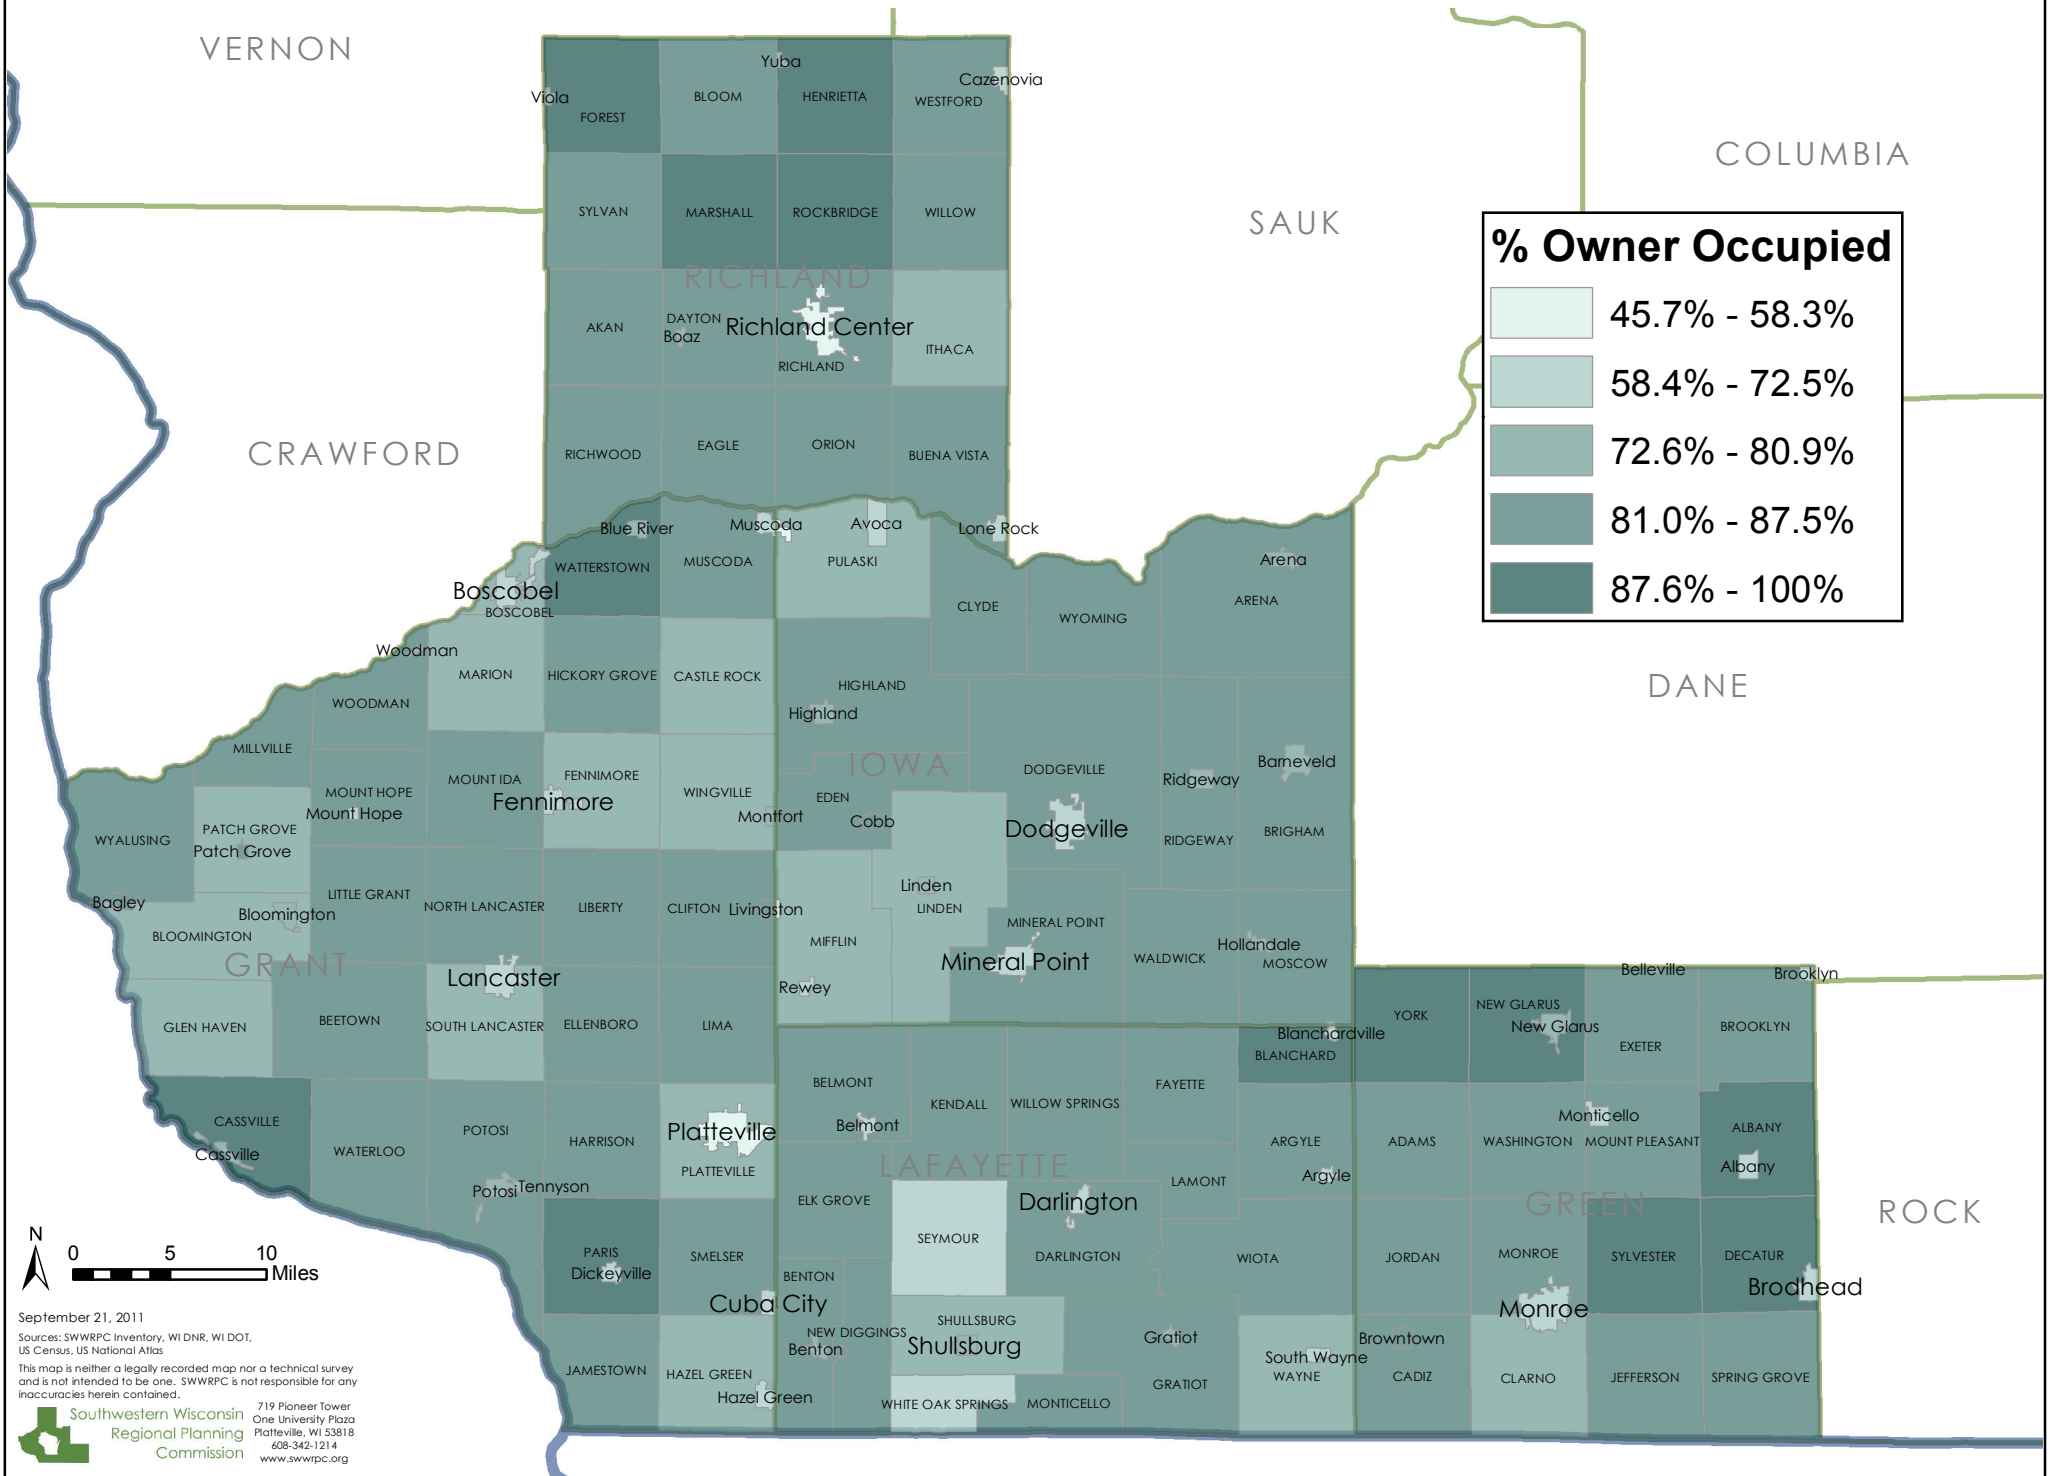

Map 4.2: Owner Occupied Housing 2010

September 21, 2011
 Sources: SWWRPC Inventory, WI DNR, WI DOT, US Census, US National Atlas
 This map is neither a legally recorded map nor a technical survey and is not intended to be one. SWWRPC is not responsible for any inaccuracies herein contained.
 Southwestern Wisconsin Regional Planning Commission
 719 Pioneer Tower One University Plaza
 Platteville, WI 53818
 608-342-1214
 www.swwrpc.org