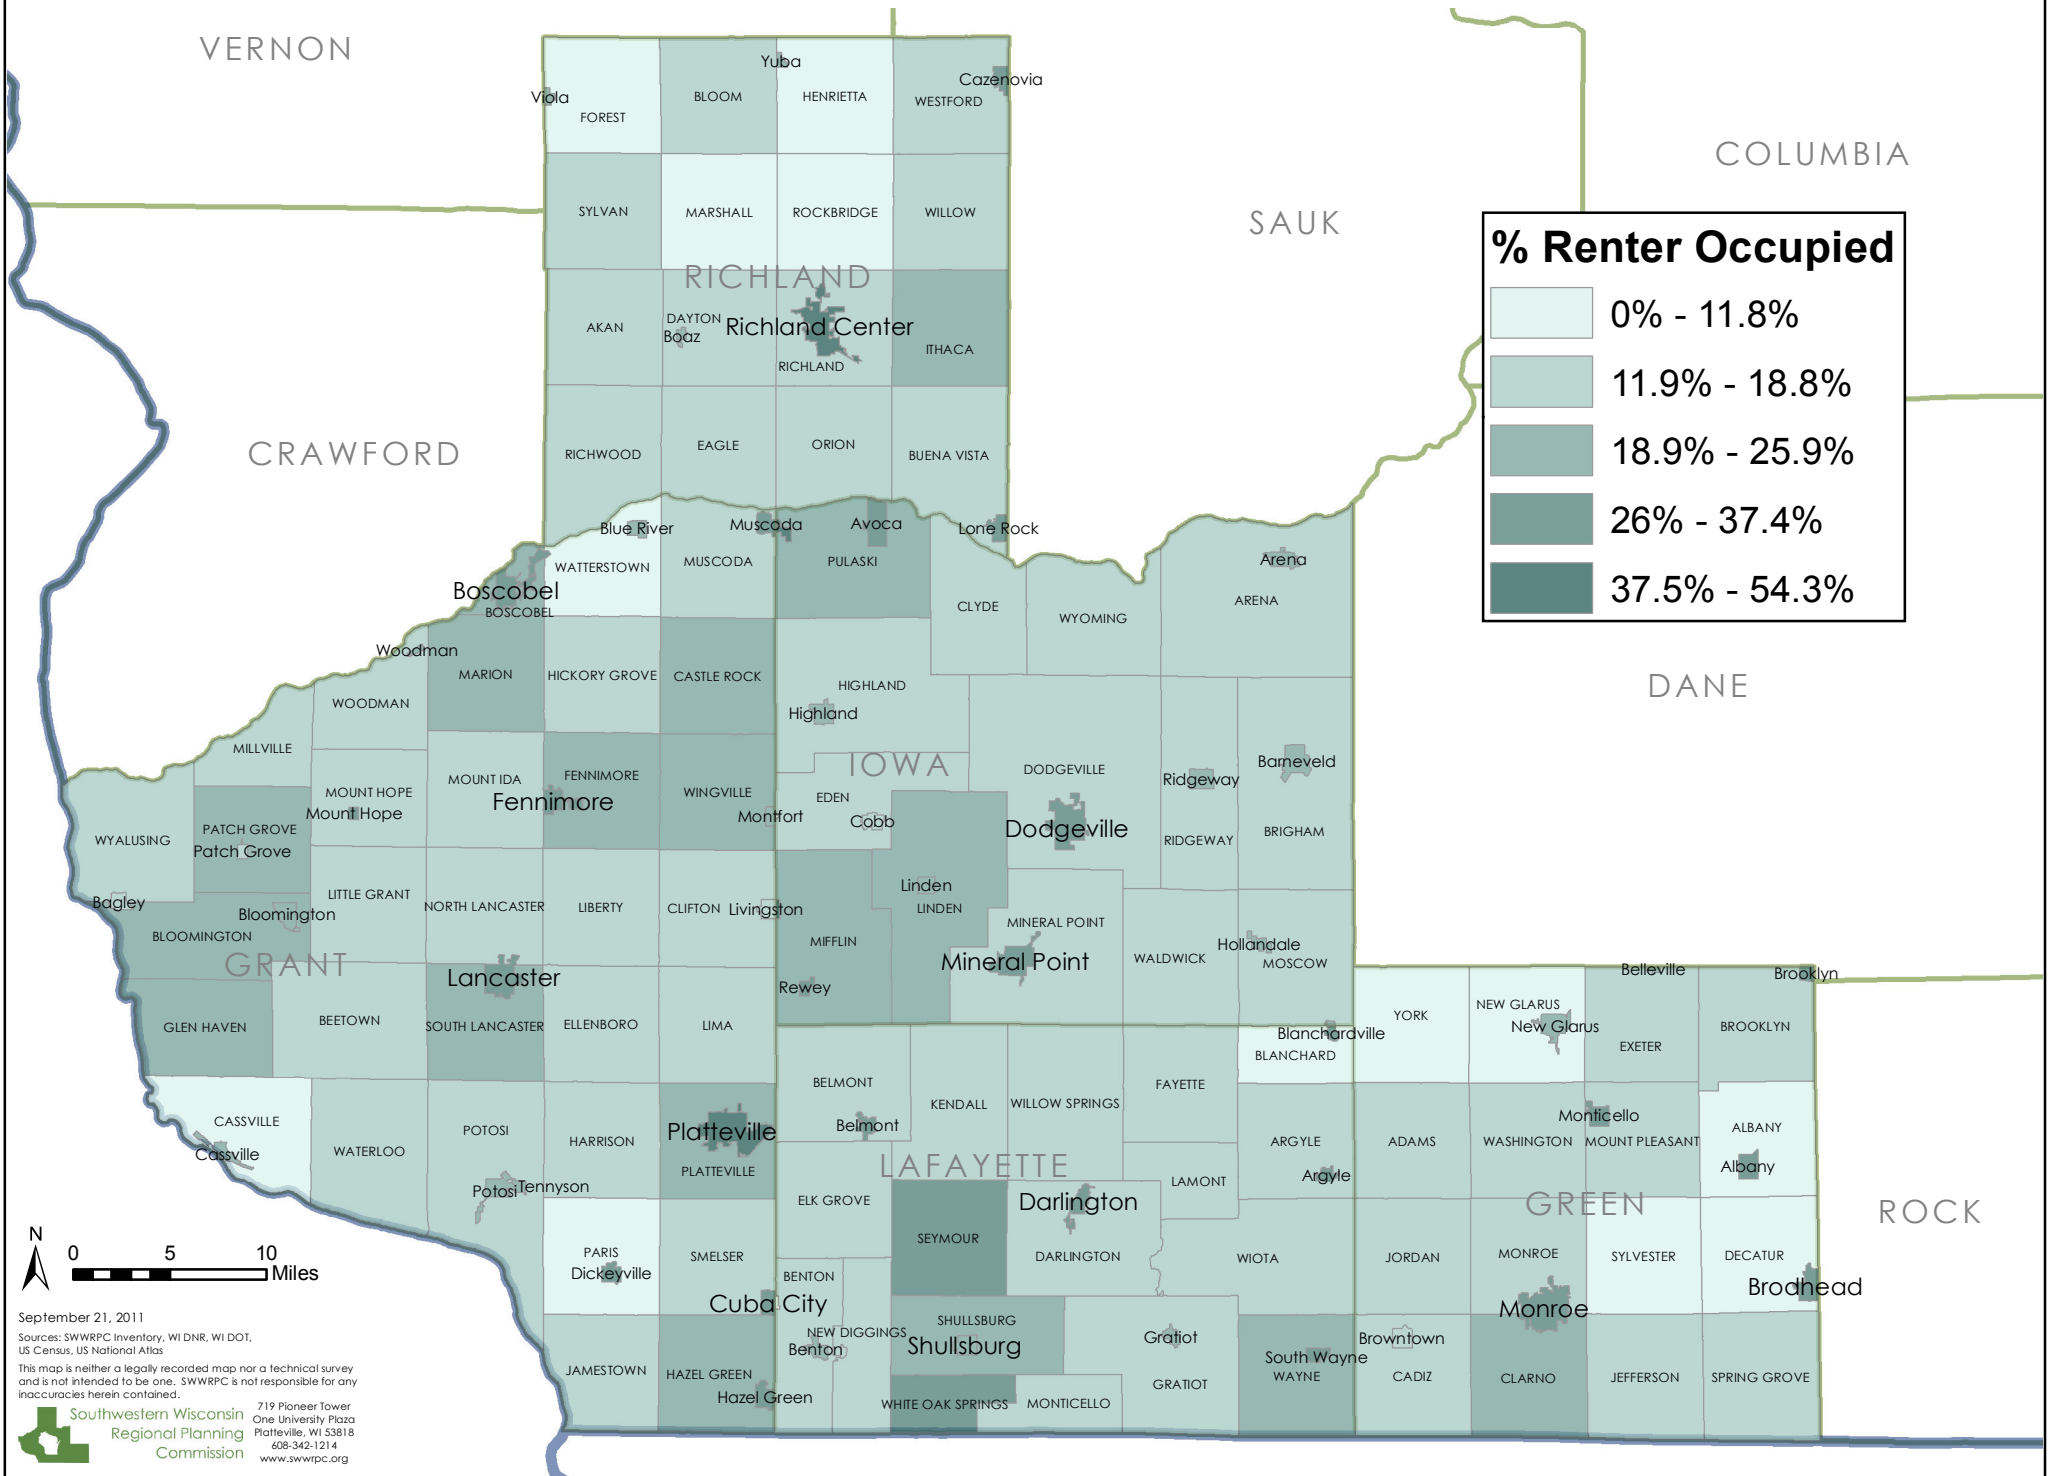

# Map 4.3: Renter Occupied Housing 2010

	0% - 11.8%
	11.9% - 18.8%
	18.9% - 25.9%
	26% - 37.4%
	37.5% - 54.3%

September 21, 2011  
 Sources: SWWRPC Inventory, WI DNR, WI DOT, US Census, US National Atlas  
 This map is neither a legally recorded map nor a technical survey and is not intended to be one. SWWRPC is not responsible for any inaccuracies herein contained.

Southwestern Wisconsin Regional Planning Commission  
 719 Pioneer Tower  
 One University Plaza  
 Platteville, WI 53818  
 608-342-1214  
 www.swwrpc.org