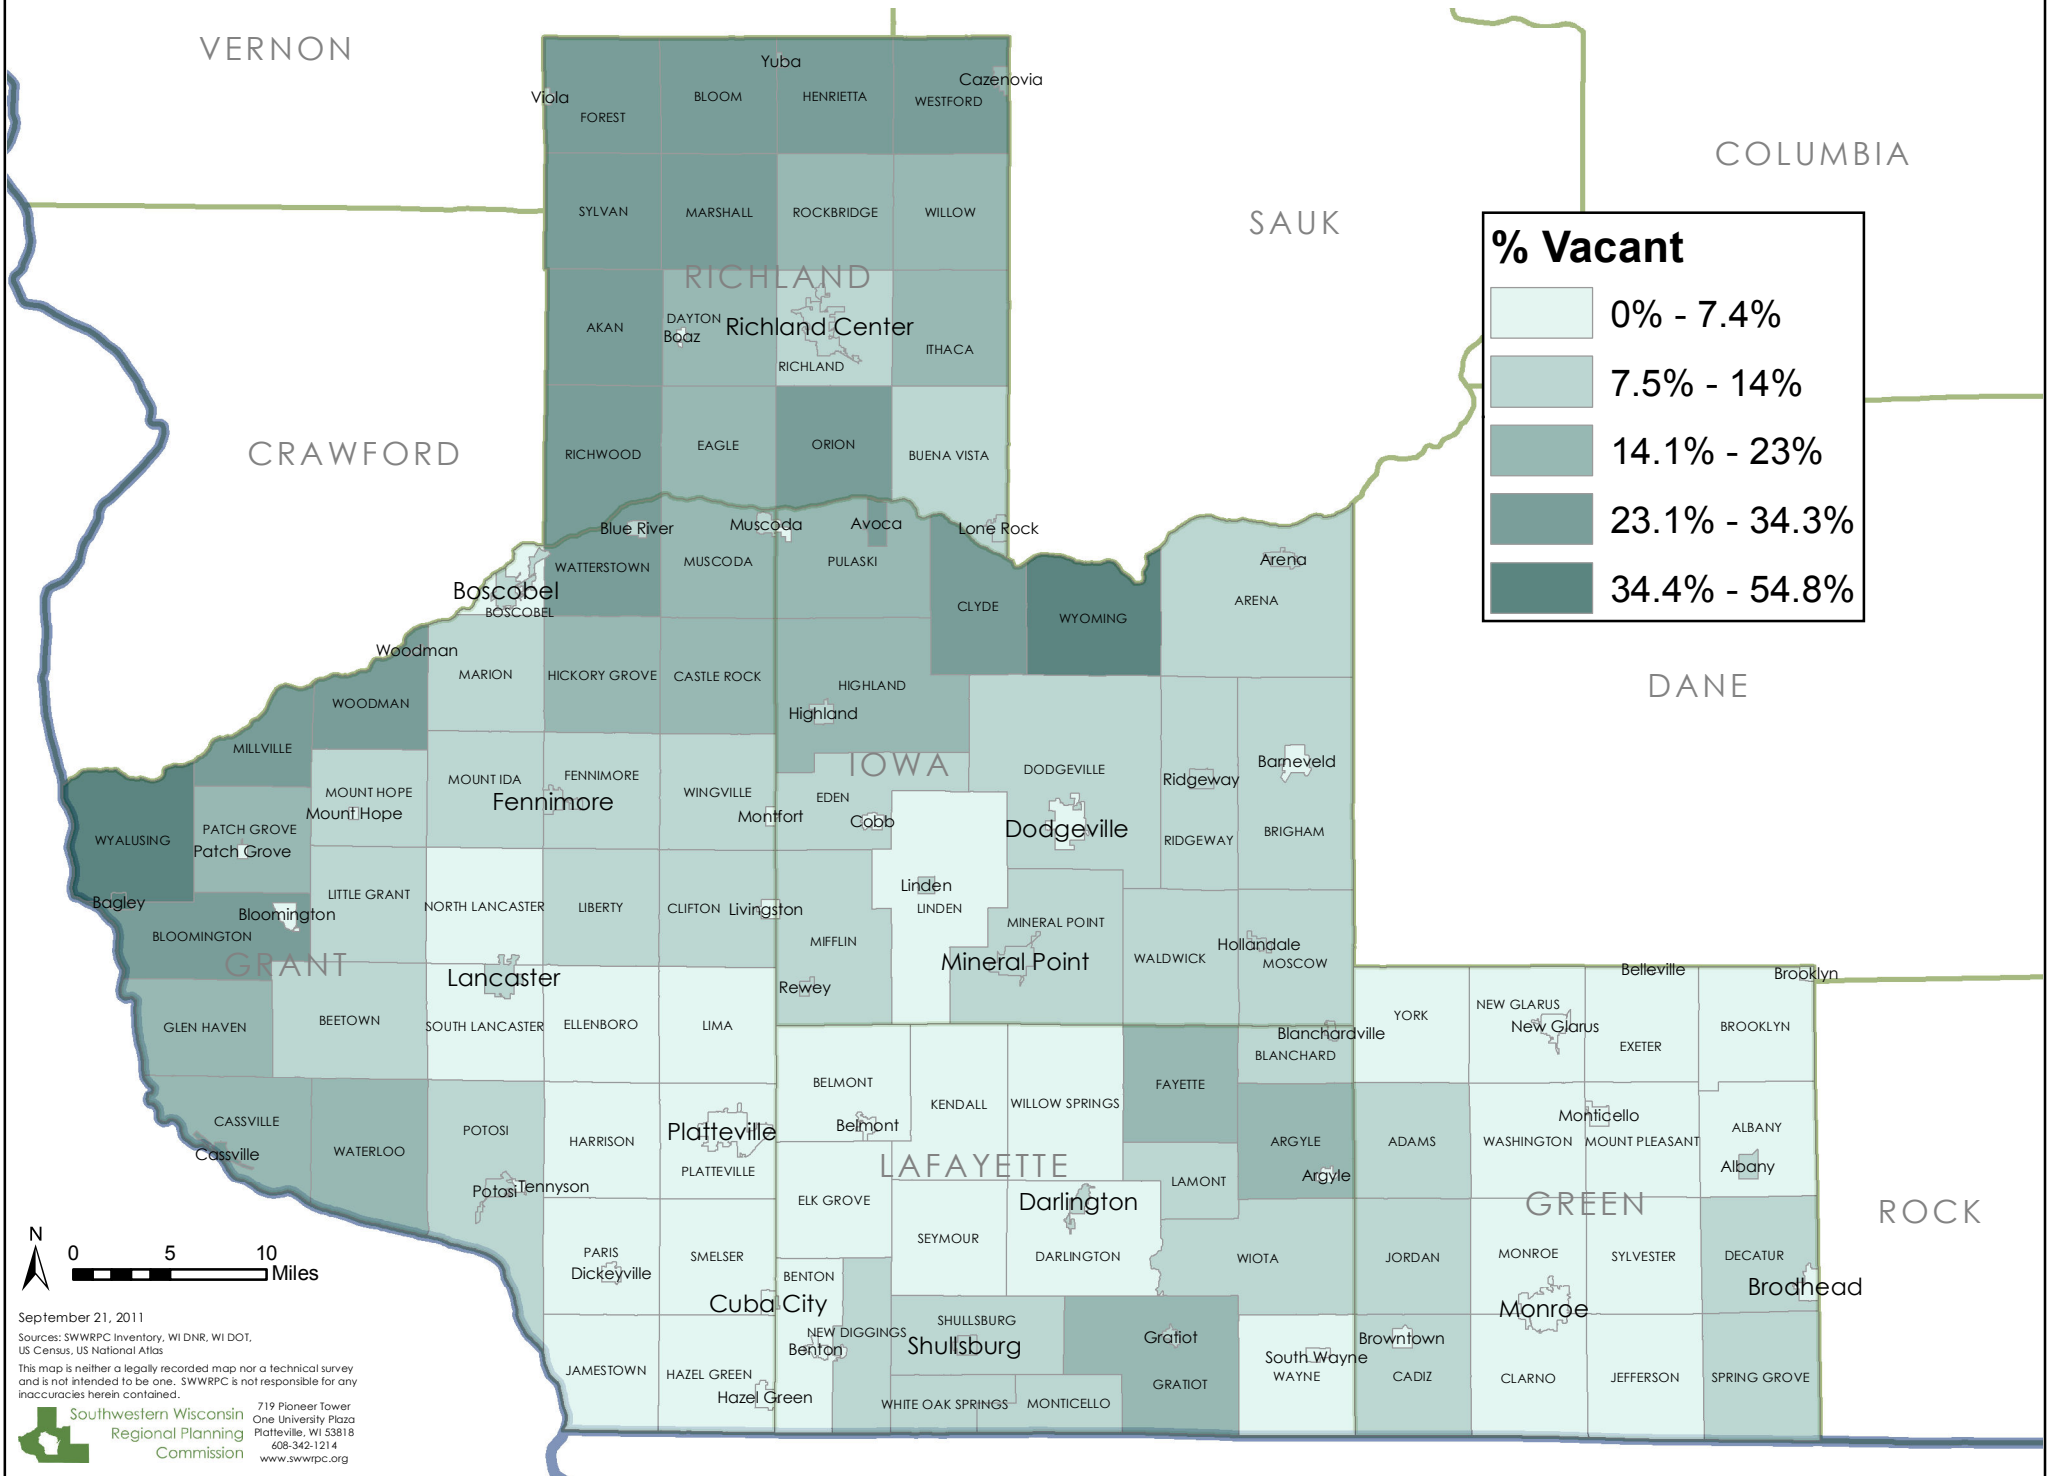

Map 4.4: Vacant Housing 2010

% Vacant	
	0% - 7.4%
	7.5% - 14%
	14.1% - 23%
	23.1% - 34.3%
	34.4% - 54.8%

September 21, 2011
 Sources: SWWRPC Inventory, WI DNR, WI DOT, US Census, US National Atlas
 This map is neither a legally recorded map nor a technical survey and is not intended to be one. SWWRPC is not responsible for any inaccuracies herein contained.

Southwestern Wisconsin Regional Planning Commission
 719 Pioneer Tower
 One University Plaza
 Platteville, WI 53818
 608-342-1214
 www.swwrpc.org