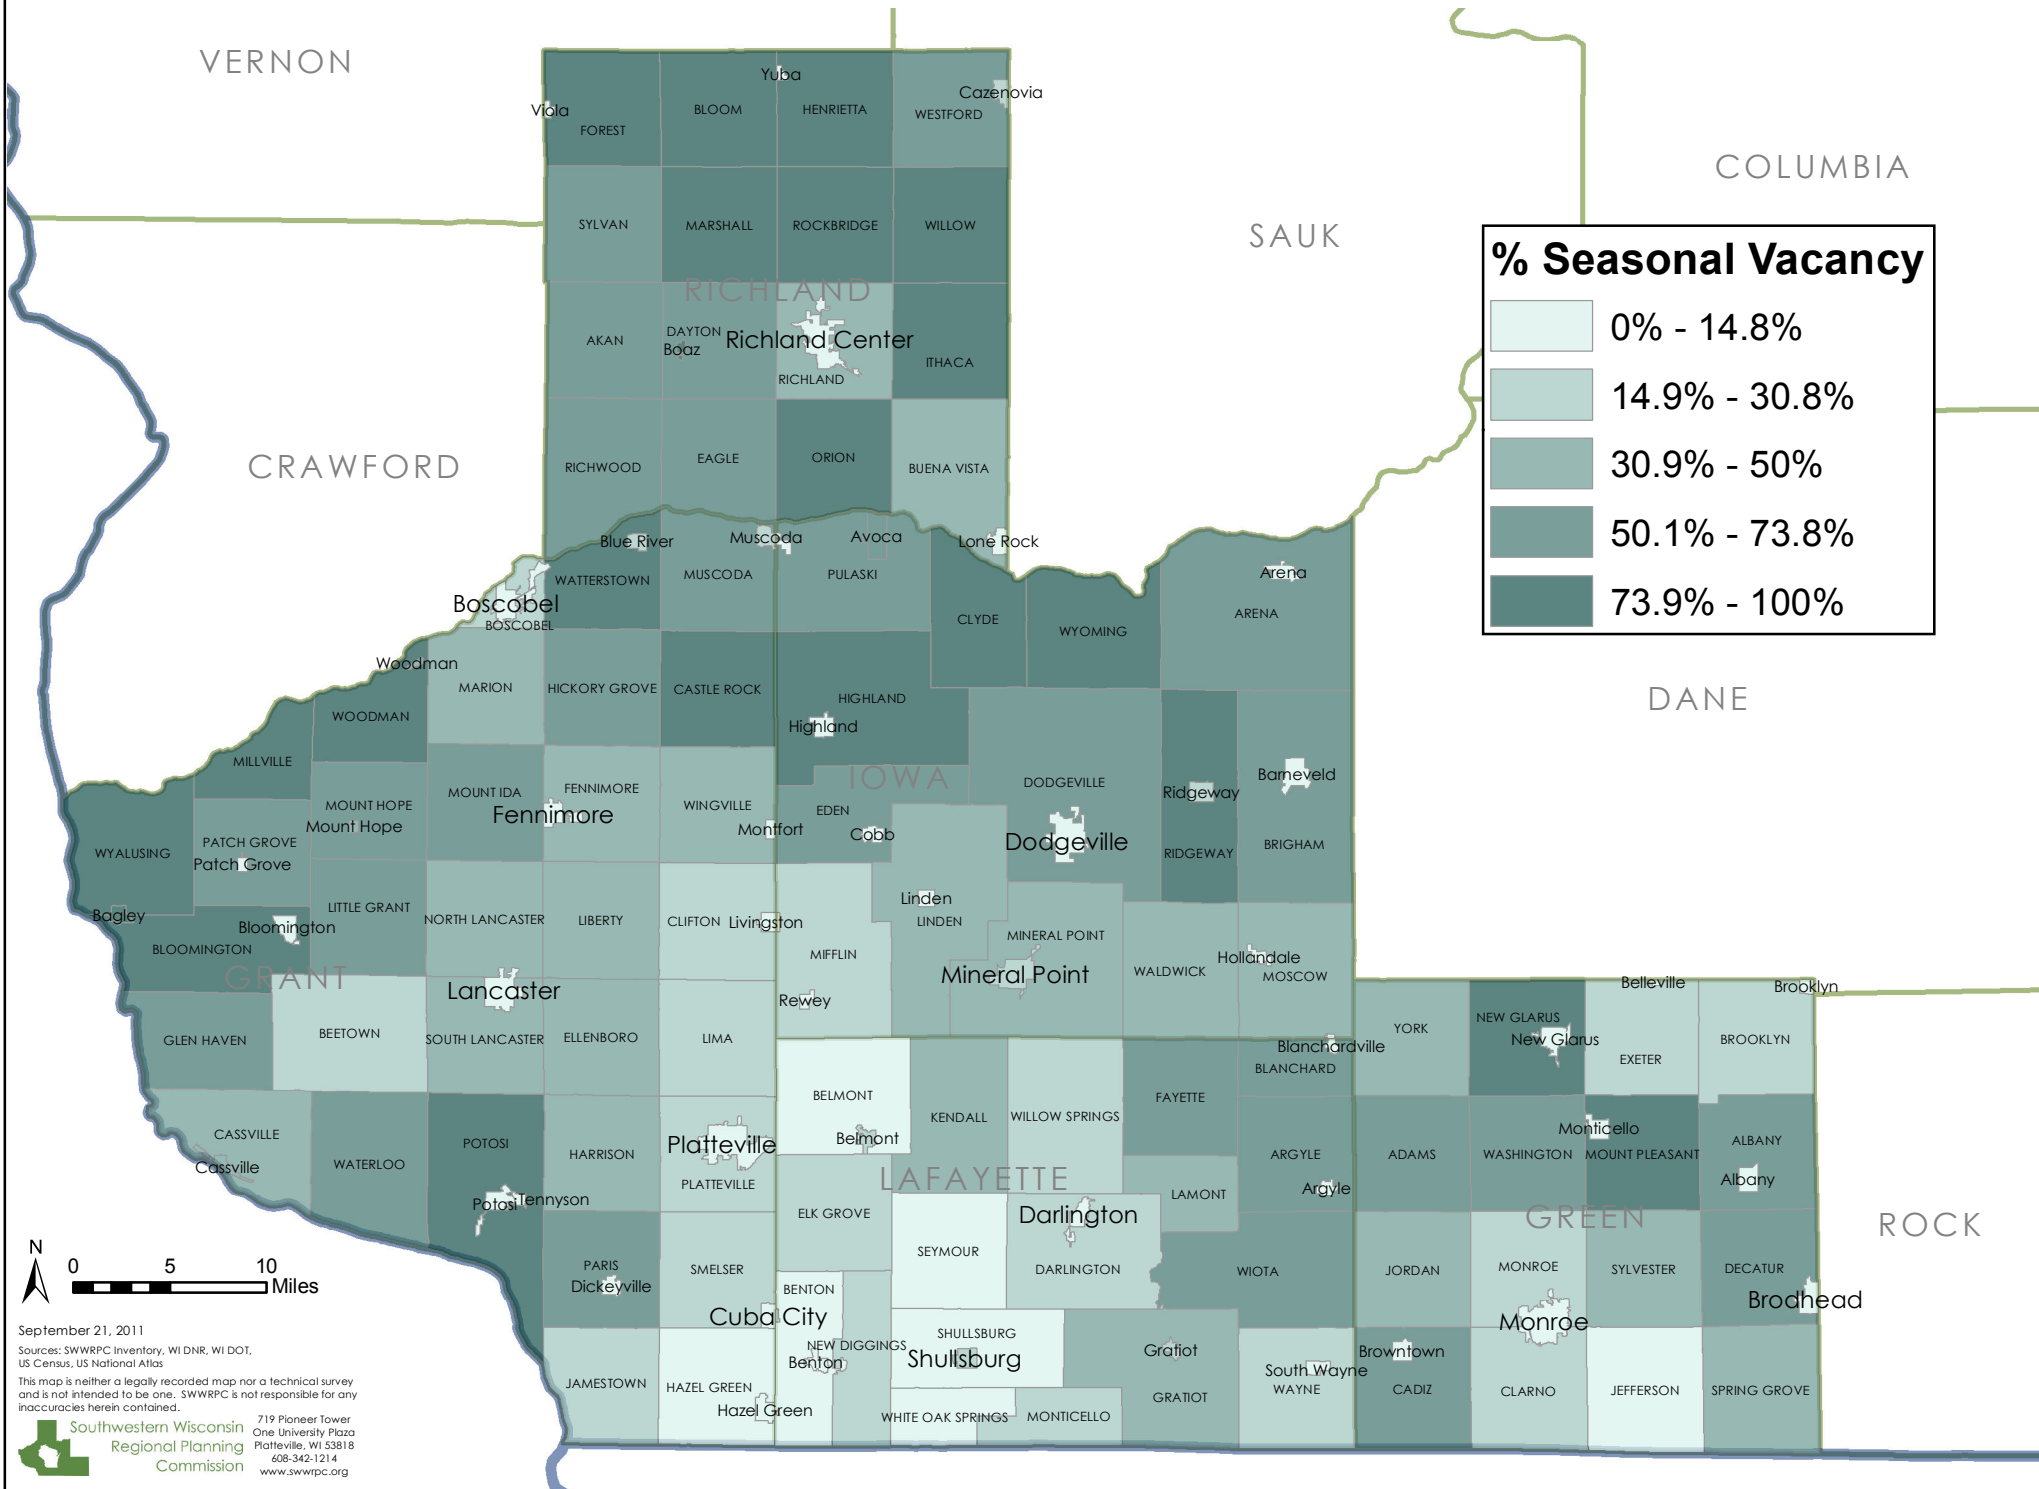

Map 4.5: Seasonal, Recreational, or Occasional use Vacant Housing 2010

% Seasonal Vacancy

0% - 14.8%
14.9% - 30.8%
30.9% - 50%
50.1% - 73.8%
73.9% - 100%

September 21, 2011
 Sources: SWWRPC Inventory, WI DNR, WI DOT, US Census, US National Atlas
 This map is neither a legally recorded map nor a technical survey and is not intended to be one. SWWRPC is not responsible for any inaccuracies herein contained.

Southwestern Wisconsin Regional Planning Commission
 719 Pioneer Tower
 One University Plaza
 Platteville, WI 53818
 608-342-1214
 www.swwrpc.org